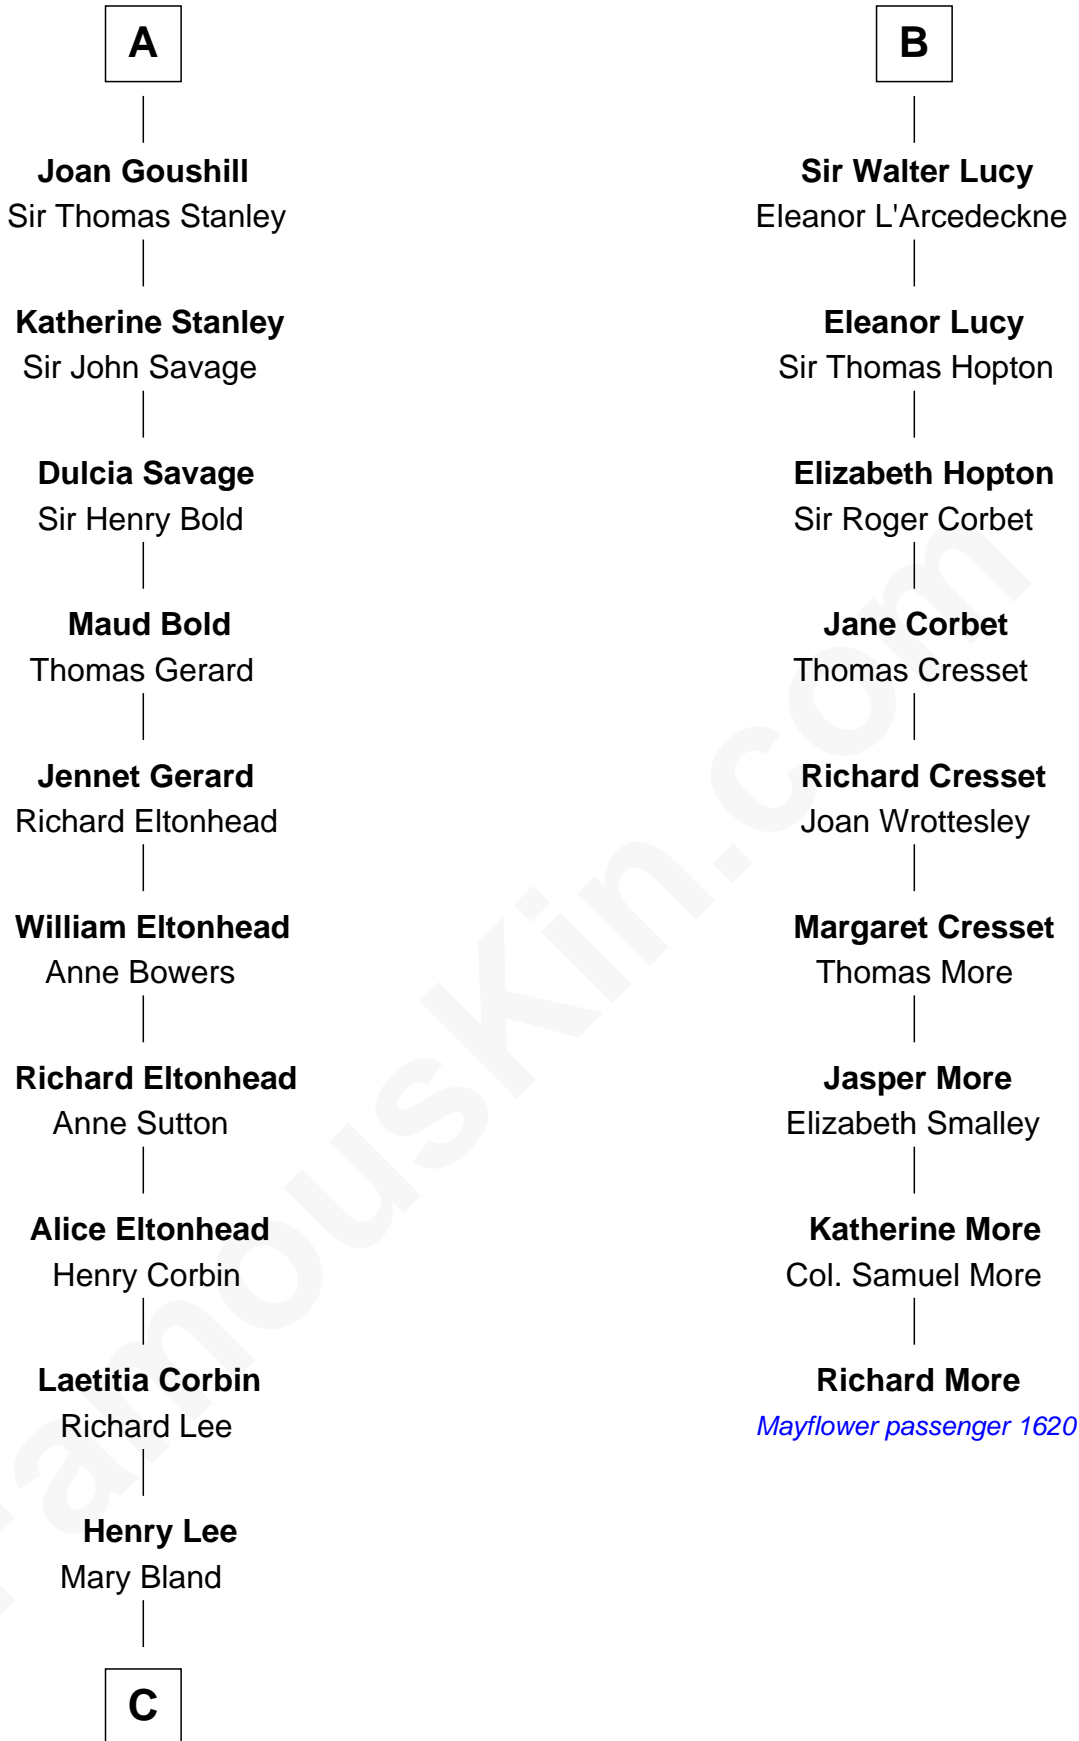

FamousKin.com Relationship Chart of

General Robert E. Lee

Confederate Army - U.S. Civil War

15th cousin 4 times removed of

Richard More

(c1614 - c1696) Mayflower passenger 1620

MAYFLOWER

C

Col. Henry Lee

Lucy Grymes

Maj. Gen. Henry Lee

Anne Hill Carter

General Robert E. Lee

Confederate Army - U.S. Civil War

FamousKin.com