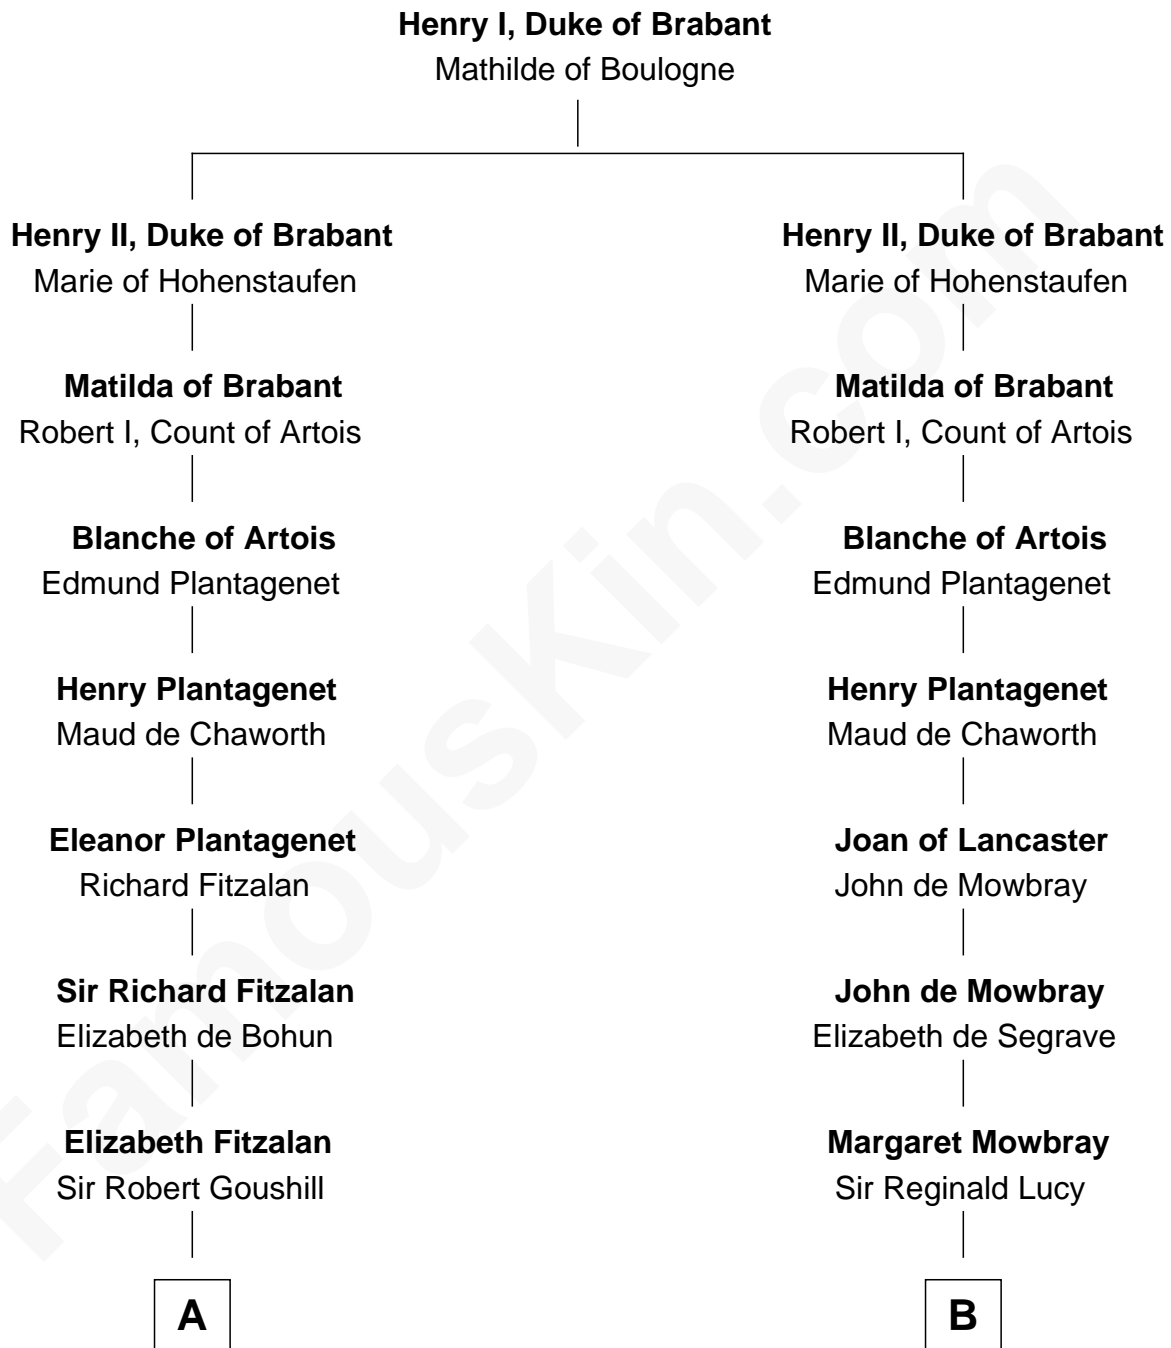

FamousKin.com Relationship Chart of

General Robert E. Lee

Confederate Army - U.S. Civil War

15th cousin 4 times removed of

Richard More

(c1614 - c1696) Mayflower passenger 1620

MAYFLOWER

C

Col. Henry Lee

Lucy Grymes

Maj. Gen. Henry Lee

Anne Hill Carter

General Robert E. Lee

Confederate Army - U.S. Civil War

FamousKin.com