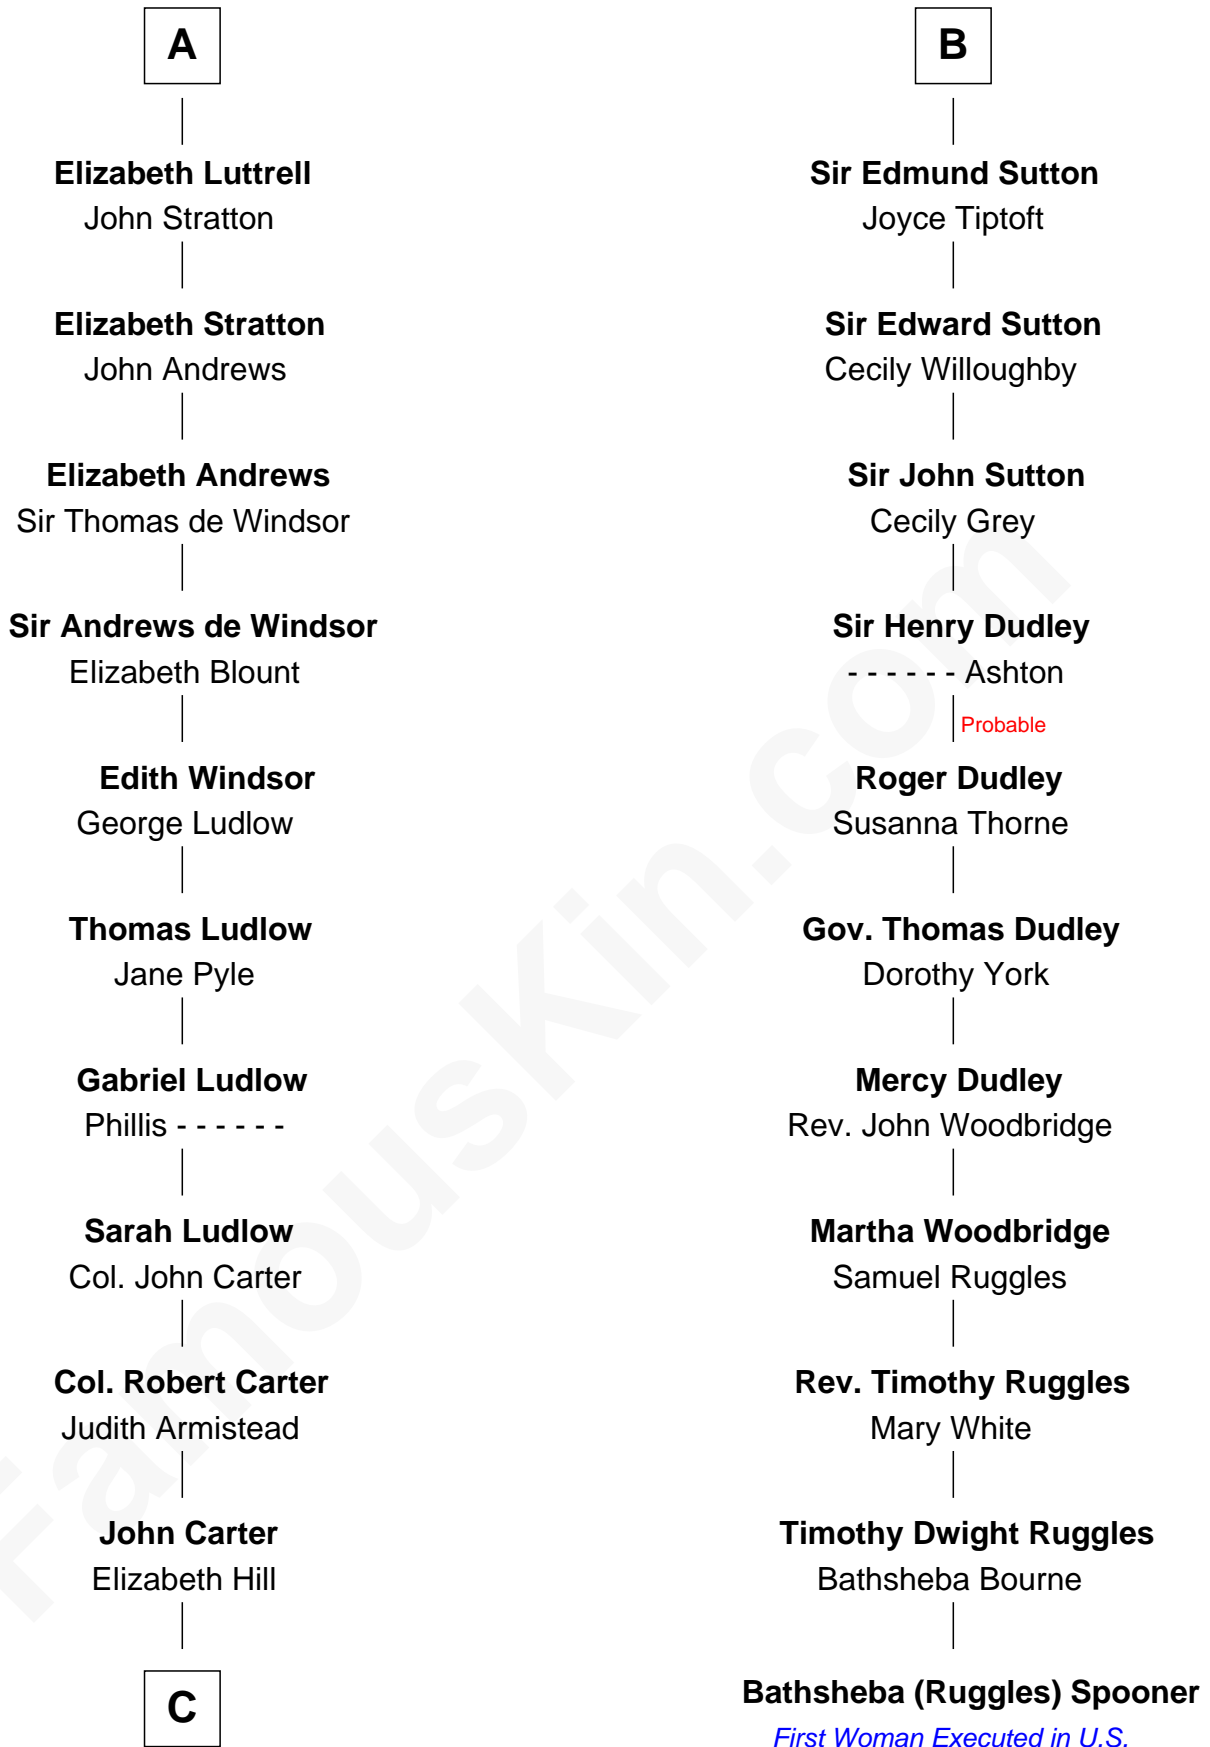

FamousKin.com Relationship Chart of

General Robert E. Lee

Confederate Army - U.S. Civil War

17th cousin 2 times removed of

Bathsheba (Ruggles) Spooner

First woman executed for murder in U.S. by non-British government

C

Charles Carter
Anne Butler Moore

Anne Hill Carter
Maj. Gen. Henry Lee

General Robert E. Lee
Confederate Army - U.S. Civil War

FamousKin.com