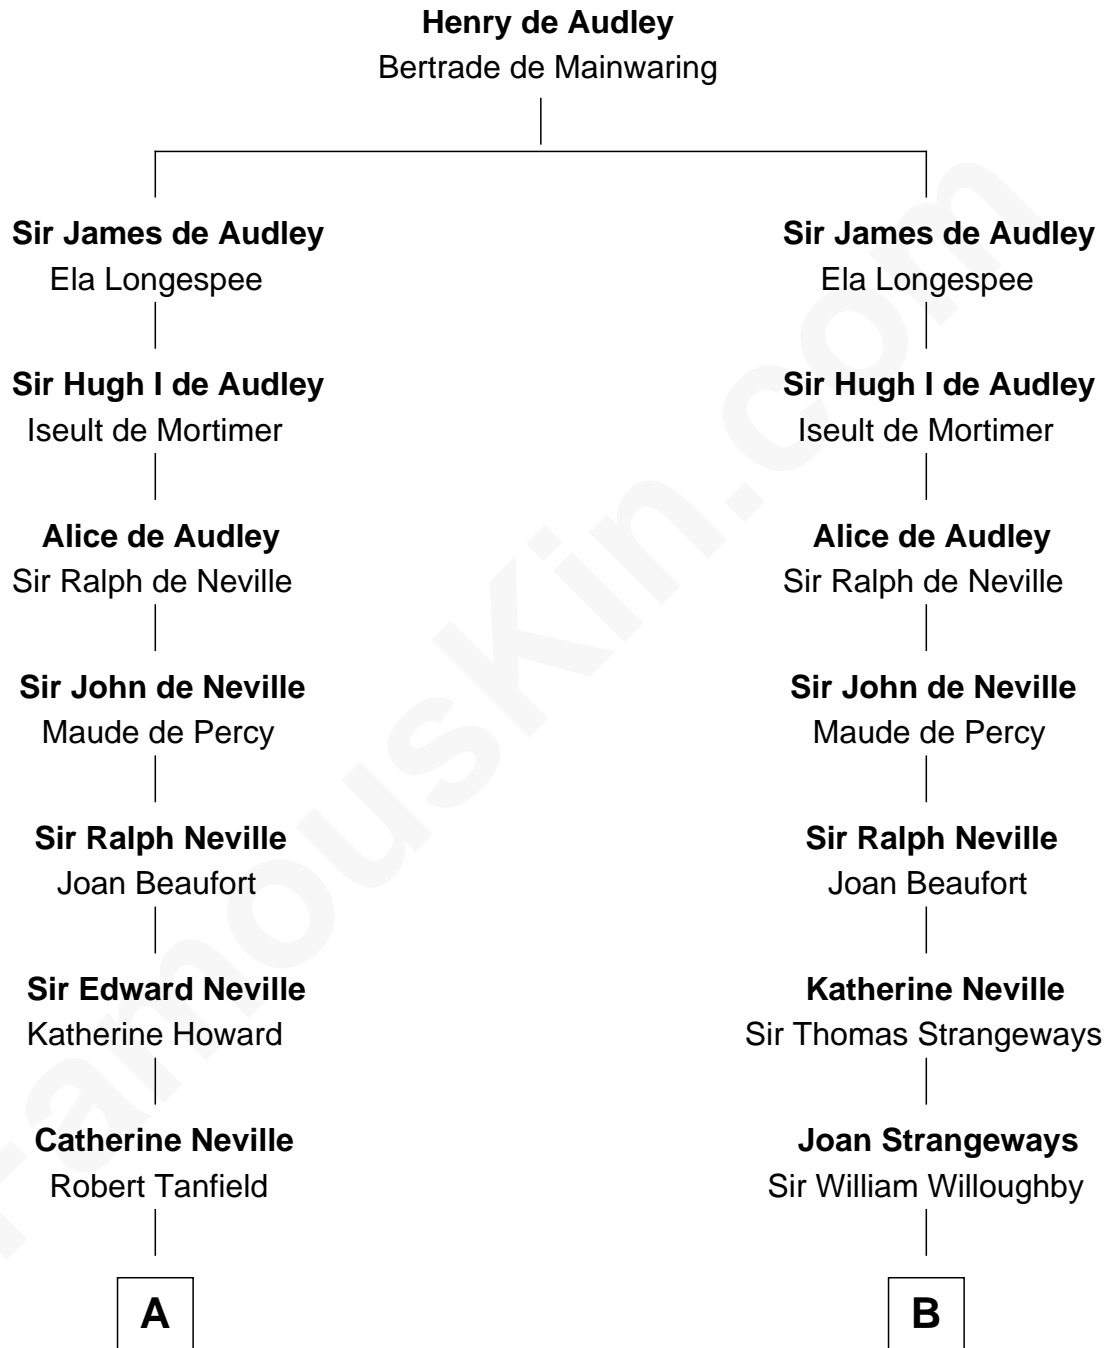

# FamousKin.com Relationship Chart of

**General Robert E. Lee**

*Confederate Army - U.S. Civil War*

**16th cousin 2 times removed of**

**Bathsheba (Ruggles) Spooner**

*First woman executed for murder in U.S. by non-British government*

C

Maj. Gen. Henry Lee  
Anne Hill Carter

General Robert E. Lee  
*Confederate Army - U.S. Civil War*

FamousKin.com