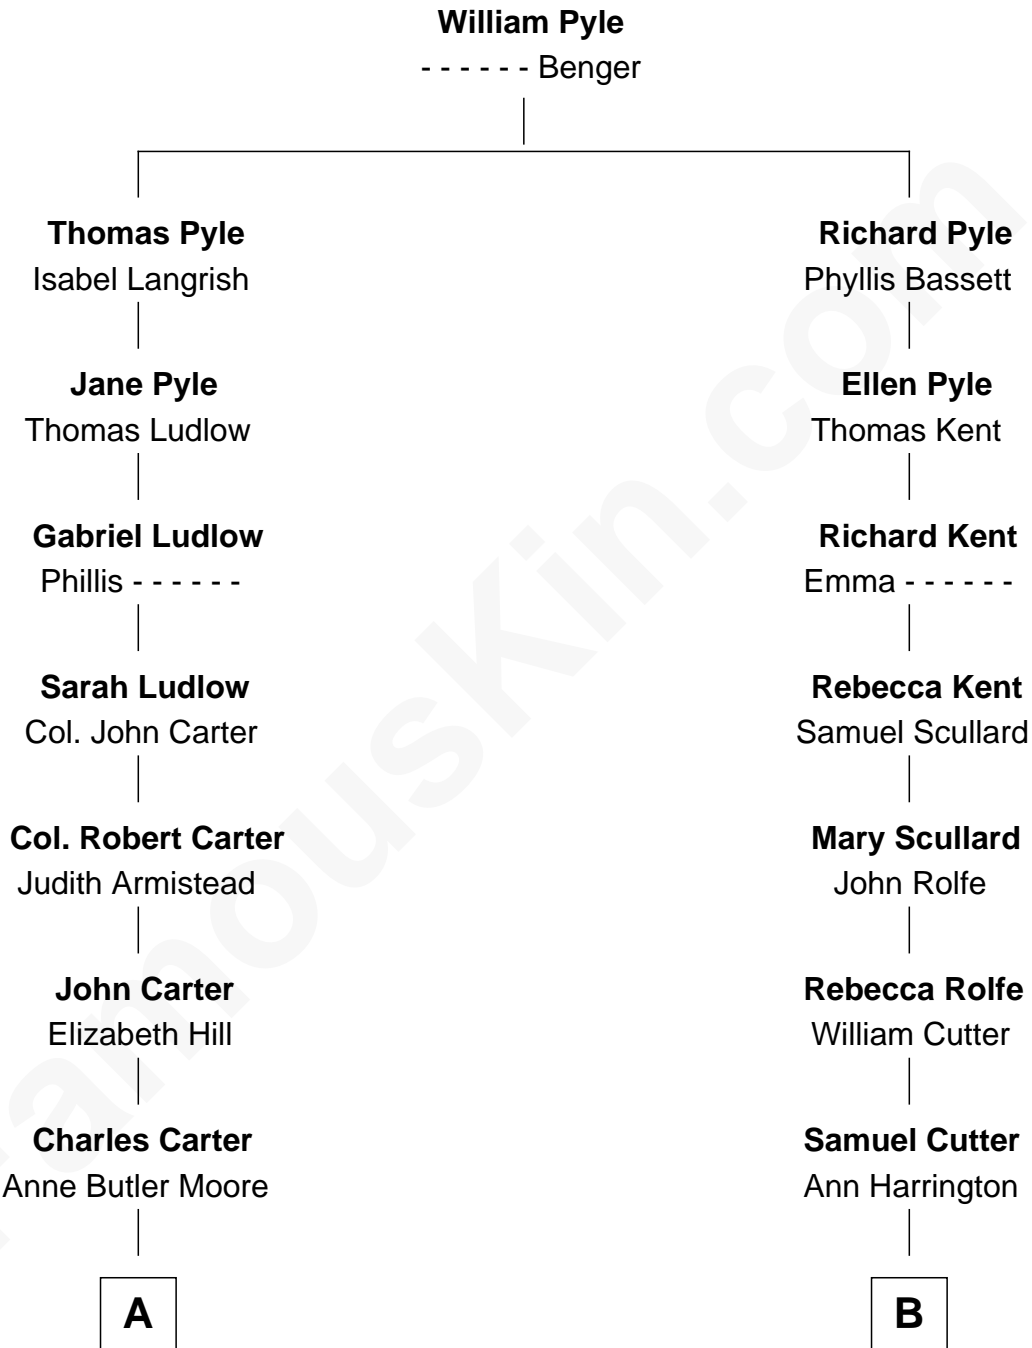

FamousKin.com Relationship Chart of

General Robert E. Lee

Confederate Army - U.S. Civil War

8th cousin 4 times removed of

John Steinbeck

Author of The Grapes of Wrath

A

Anne Hill Carter
Maj. Gen. Henry Lee

General Robert E. Lee
Confederate Army - U.S. Civil War

B

Anna Cutter
Walter Dickson

Walter Dickson
Anna Tufts

Walter Dickson
Sarah Eldredge

Almira Ann Dickson
Johann Adolf Großsteinbeck

John Ernst Steinbeck
Olive Hamilton