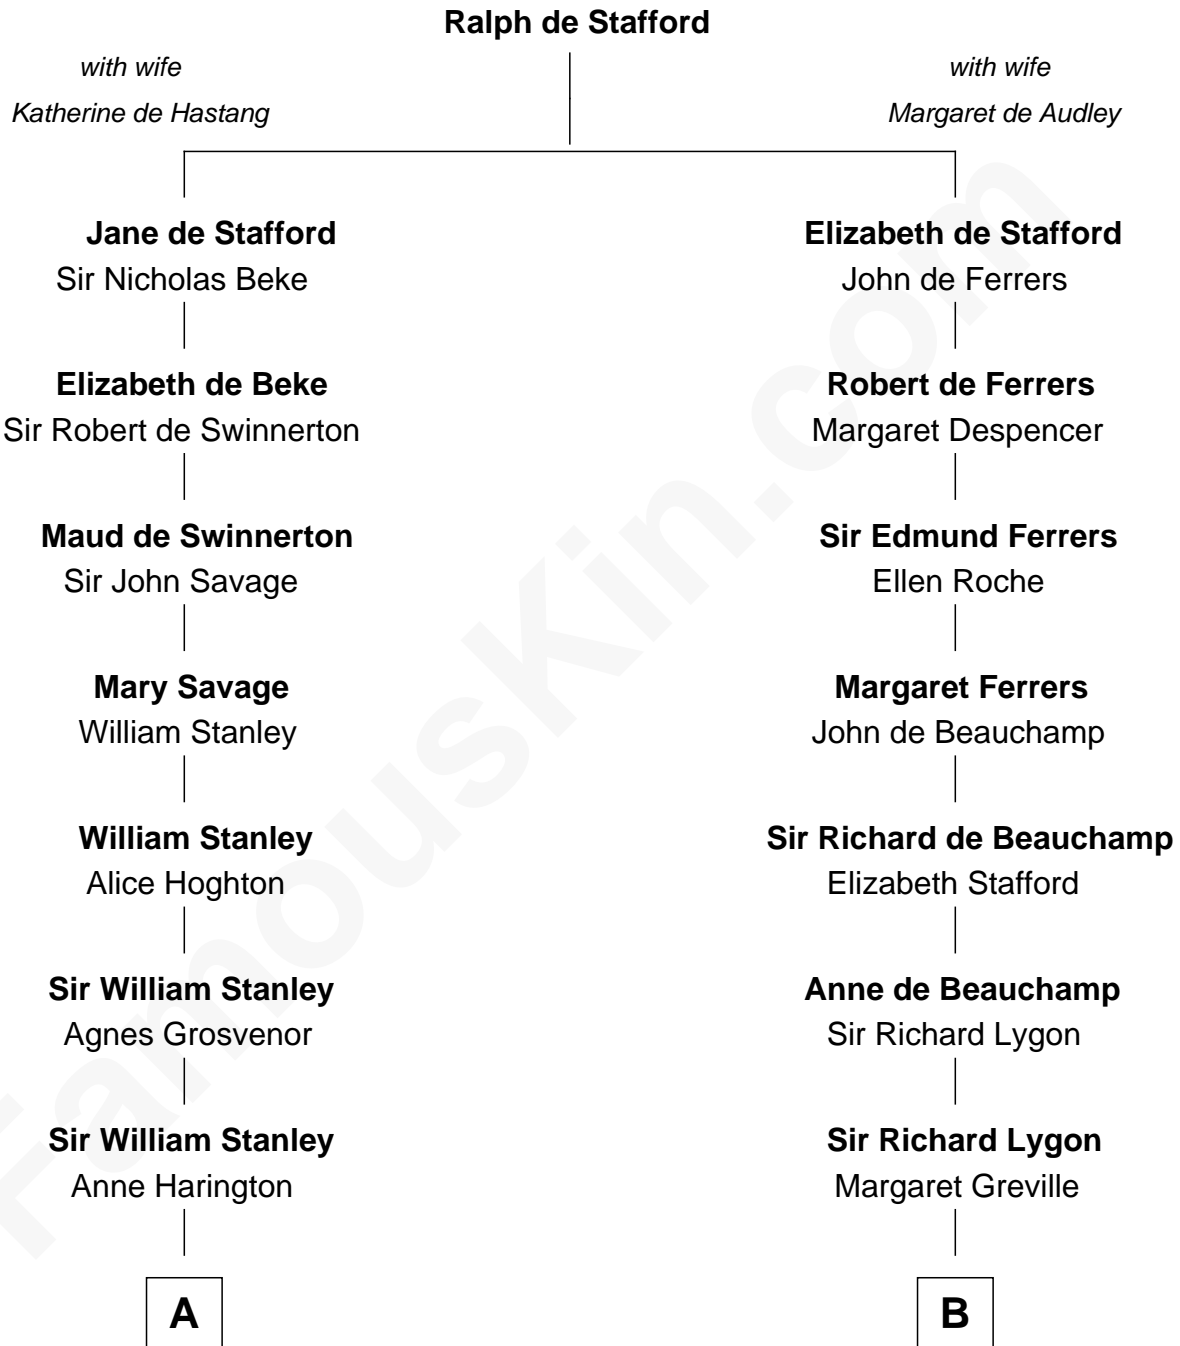

FamousKin.com Relationship Chart of

General Robert E. Lee

Confederate Army - U.S. Civil War

15th cousin 5 times removed of

Adlai Stevenson II

31st Governor of Illinois

C

—
Mary Peachy Frye
Rev. Lewis Warner Green

—
Letitia Green
Adlai Ewing Stevenson

—
Lewis Green Stevenson
Helen Louise Davis

—
Adlai Stevenson II
31st Governor of Illinois

FamousKin.com