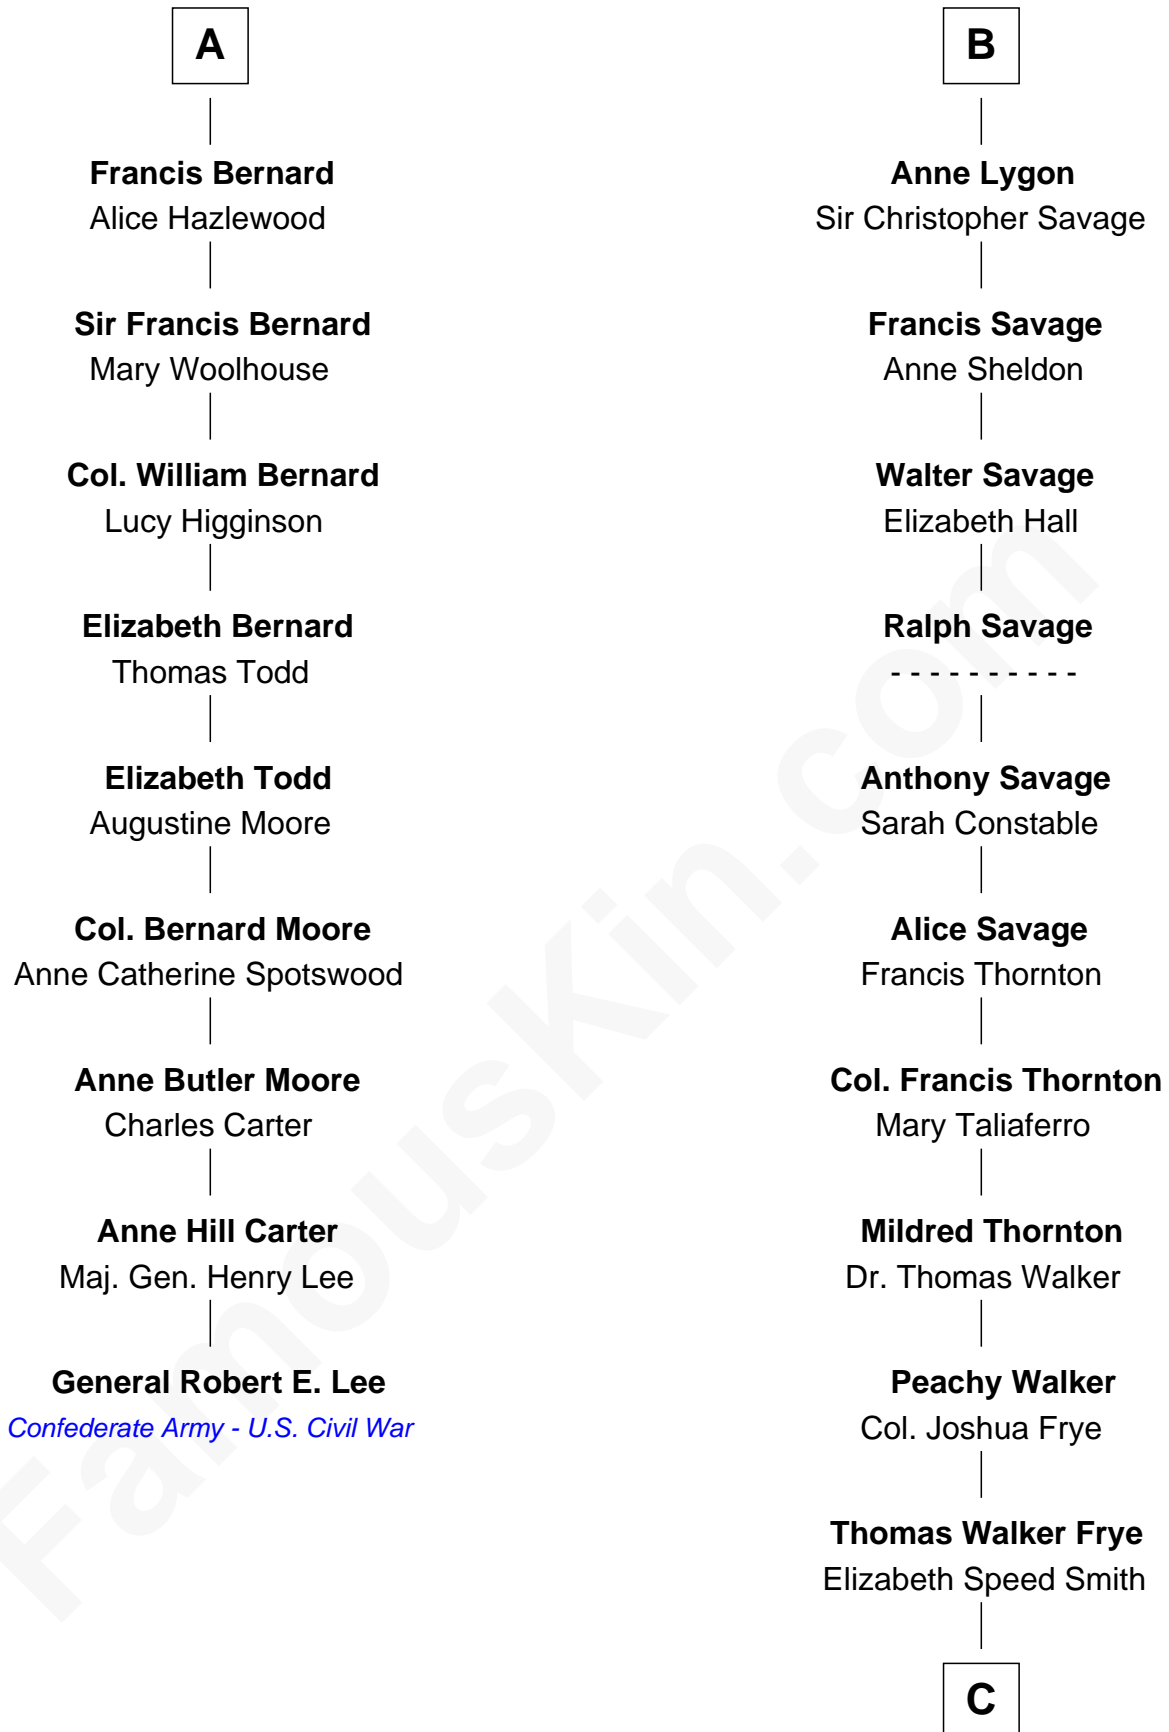

FamousKin.com Relationship Chart of

General Robert E. Lee

Confederate Army - U.S. Civil War

15th cousin 5 times removed of

Adlai Stevenson II

31st Governor of Illinois

Margaret de Audley

Ralph de Stafford

John Bernard
Cecily Muscote

A

Elizabeth de Stafford
John de Ferrers

Robert de Ferrers
Margaret Despencer

Sir Edmund Ferrers
Ellen Roche

Margaret Ferrers
John de Beauchamp

Sir Richard de Beauchamp
Elizabeth Stafford

Anne de Beauchamp
Sir Richard Lygon

Sir Richard Lygon
Margaret Greville

B

C

Mary Peachy Frye
Rev. Lewis Warner Green

Letitia Green
Adlai Ewing Stevenson

Lewis Green Stevenson
Helen Louise Davis

Adlai Stevenson II
31st Governor of Illinois