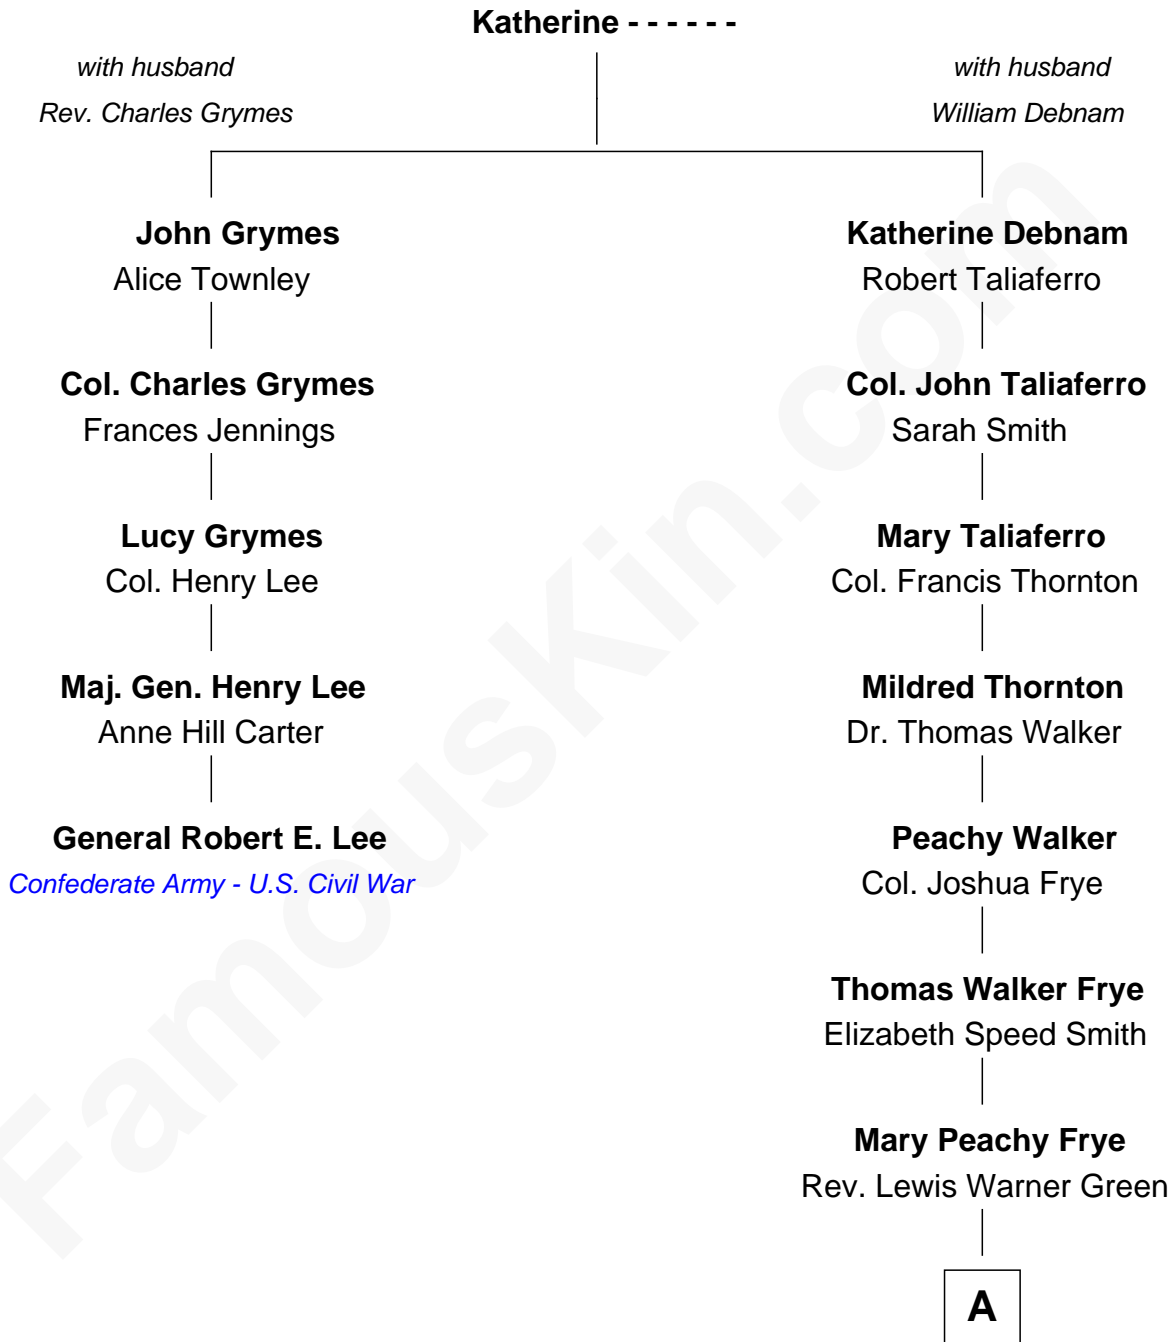

FamousKin.com Relationship Chart of

General Robert E. Lee

Confederate Army - U.S. Civil War

4th cousin 5 times removed of

Adlai Stevenson II

31st Governor of Illinois

A

—
Letitia Green

Adlai Ewing Stevenson

—
Lewis Green Stevenson

Helen Louise Davis

—
Adlai Stevenson II

31st Governor of Illinois

FamousKin.com