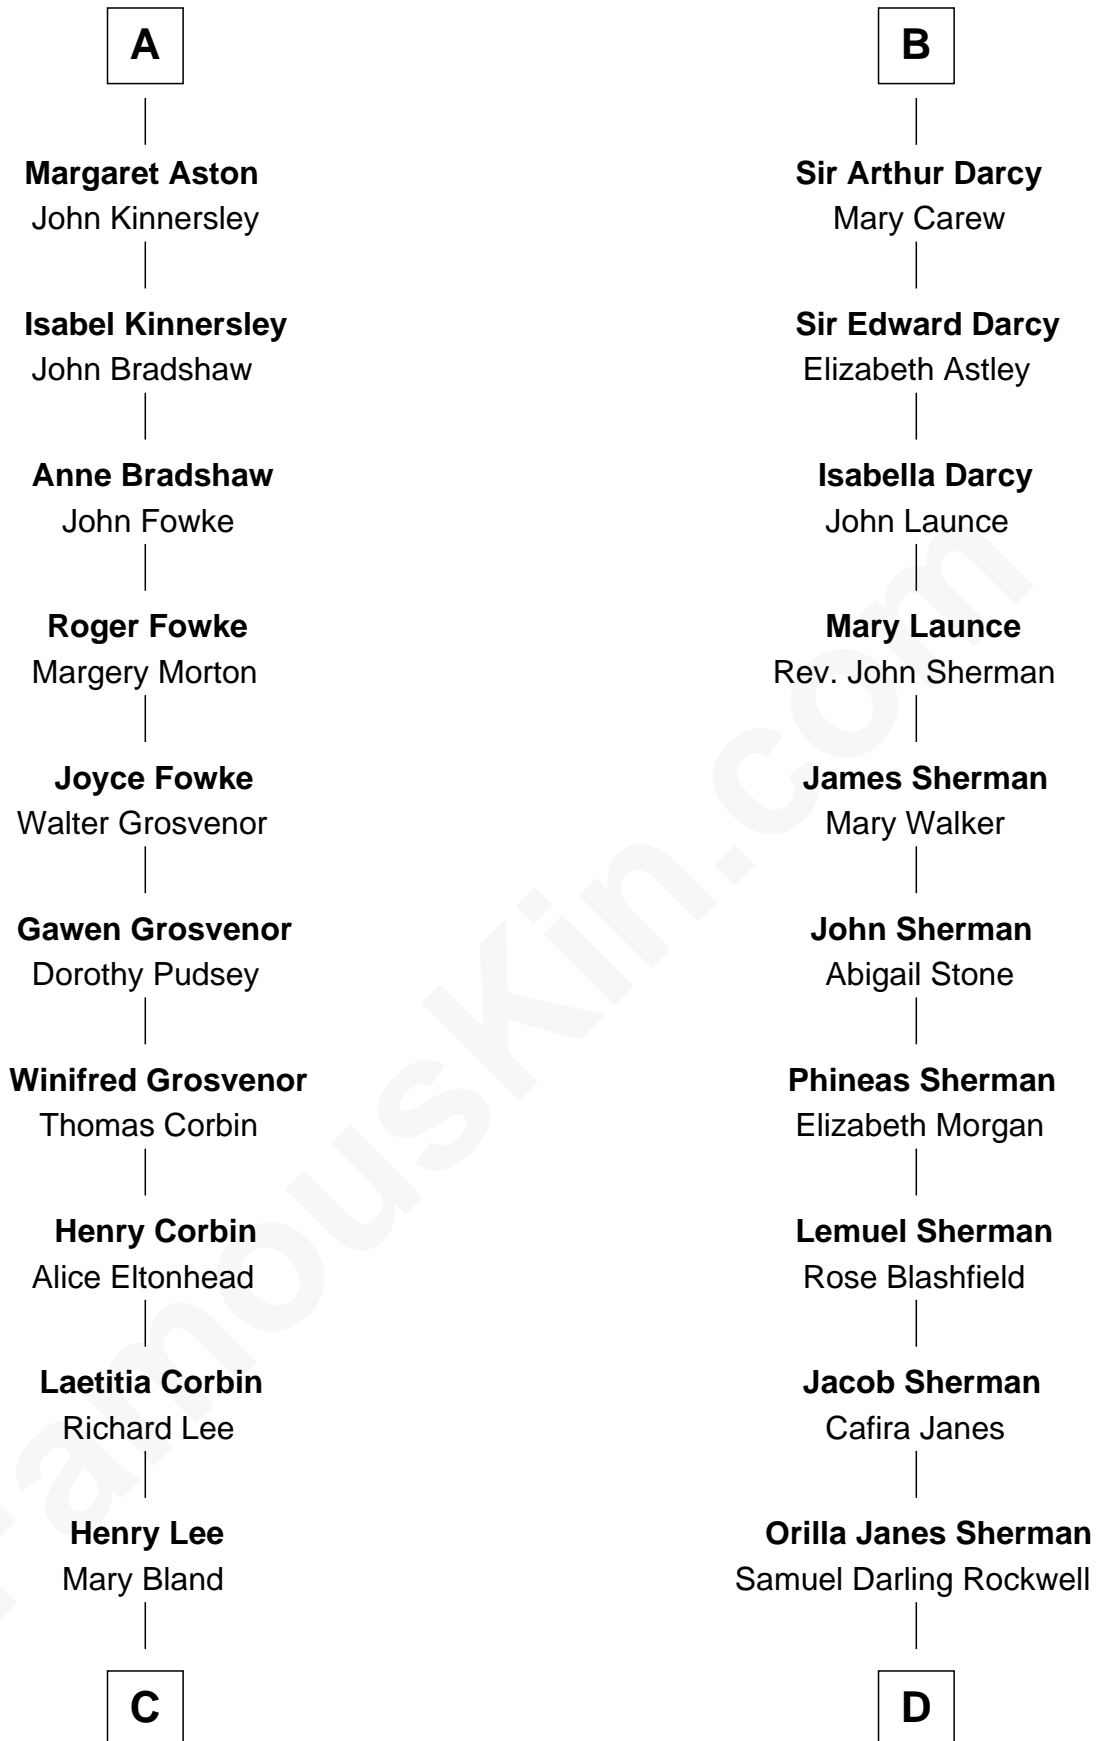

**FamousKin.com**  
**Relationship Chart of**  
**General Robert E. Lee**  
*Confederate Army - U.S. Civil War*

19th cousin of

**Norman Rockwell**  
*American Artist*

**John de Botetourte**  
 Maud FitzThomas

**C**

**Col. Henry Lee**

Lucy Grymes

**Maj. Gen. Henry Lee**

Anne Hill Carter

**General Robert E. Lee**

*Confederate Army - U.S. Civil War*

**D**

**John William Rockwell**

Phebe Boyce Waring

**Jarvis Waring Rockwell**

Anne Mary Hill

**Norman Rockwell**

*American Artist*

FamousKin.com