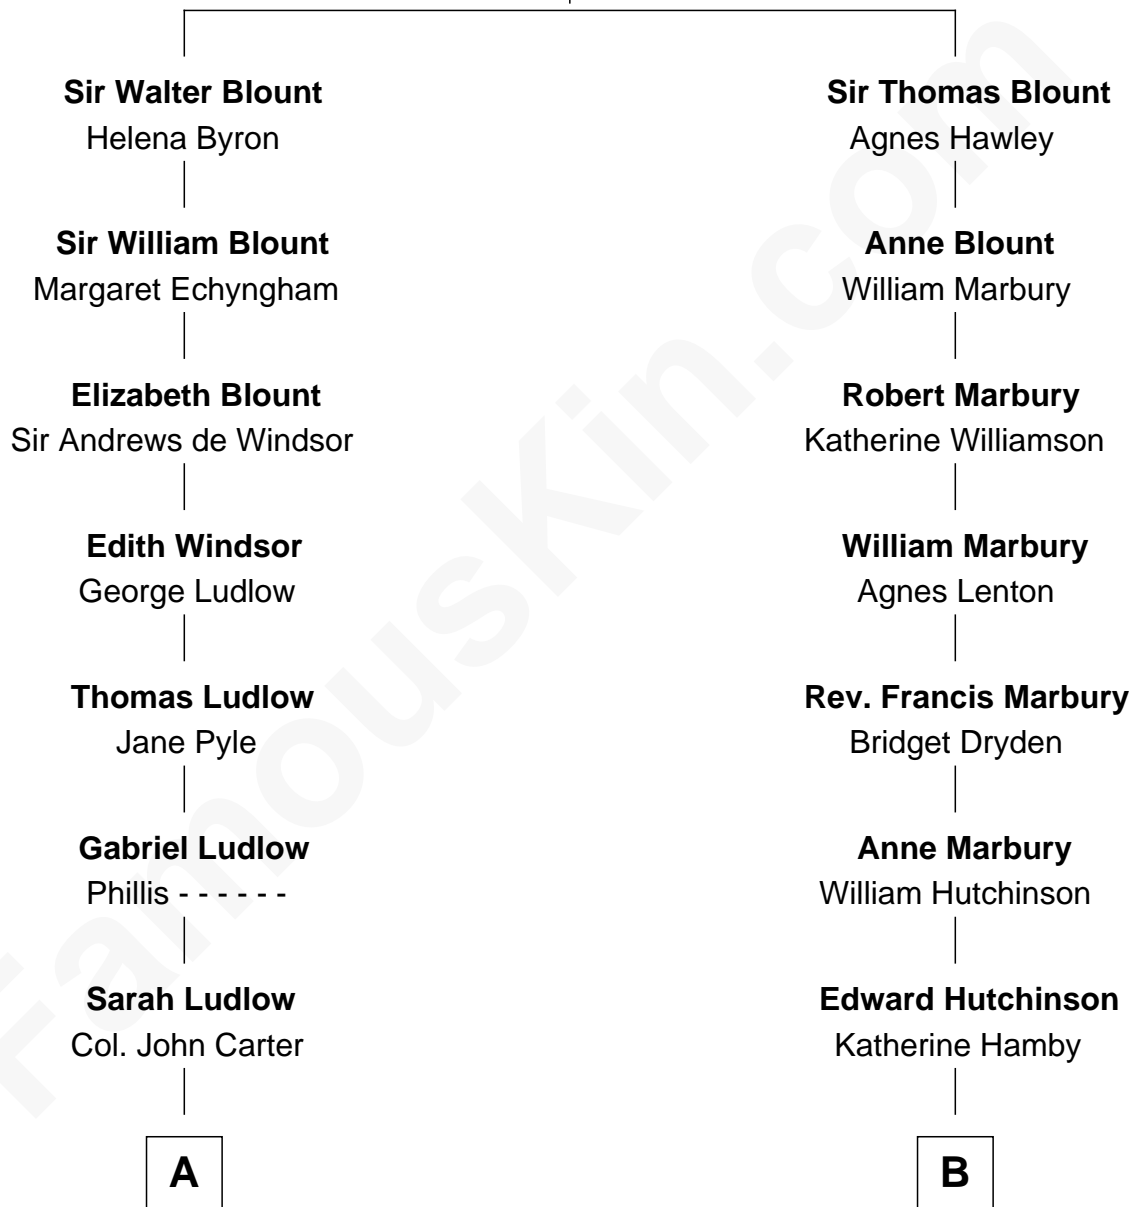

FamousKin.com

Relationship Chart of

General Robert E. Lee

Confederate Army - U.S. Civil War

11th cousin of

Nicholas Gilman

Signer of the U.S. Constitution

Sir Thomas Blount

Margaret de Gresley

A

Col. Robert Carter

Judith Armistead

John Carter

Elizabeth Hill

Charles Carter

Anne Butler Moore