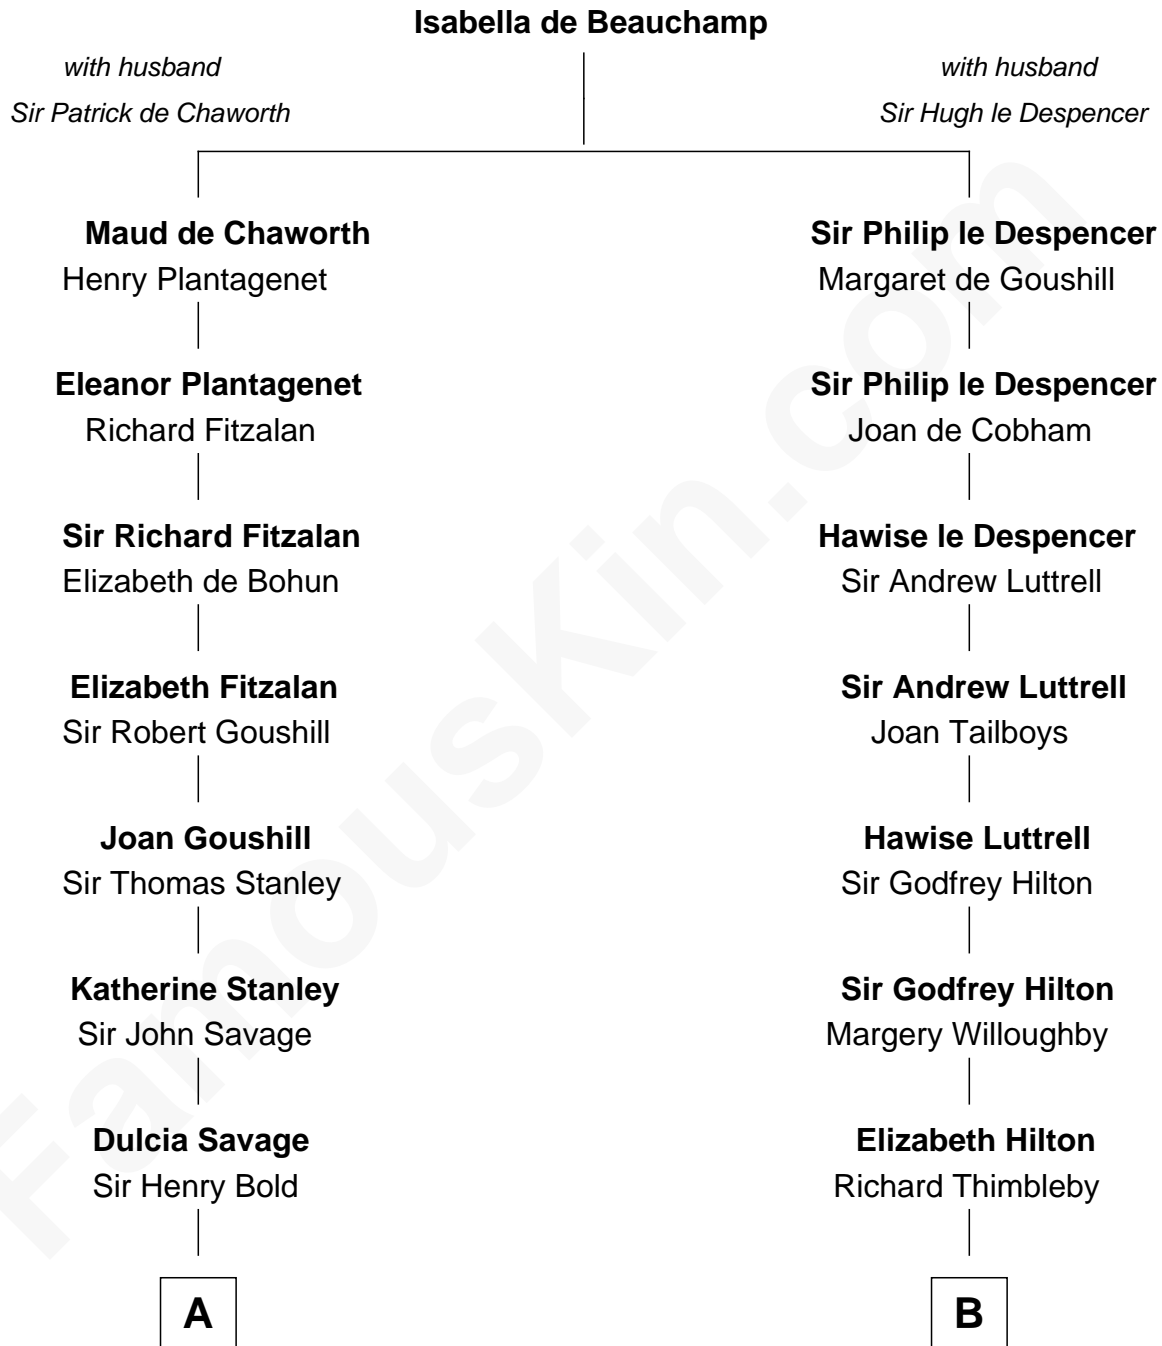

# FamousKin.com Relationship Chart of

**General Robert E. Lee**

*Confederate Army - U.S. Civil War*

16th cousin of

**Nicholas Gilman**

*Signer of the U.S. Constitution*

**A**

**Maud Bold**

Thomas Gerard

**Jennet Gerard**

Richard Eltonhead

**William Eltonhead**

Anne Bowers

**Richard Eltonhead**

Anne Sutton

**Alice Eltonhead**