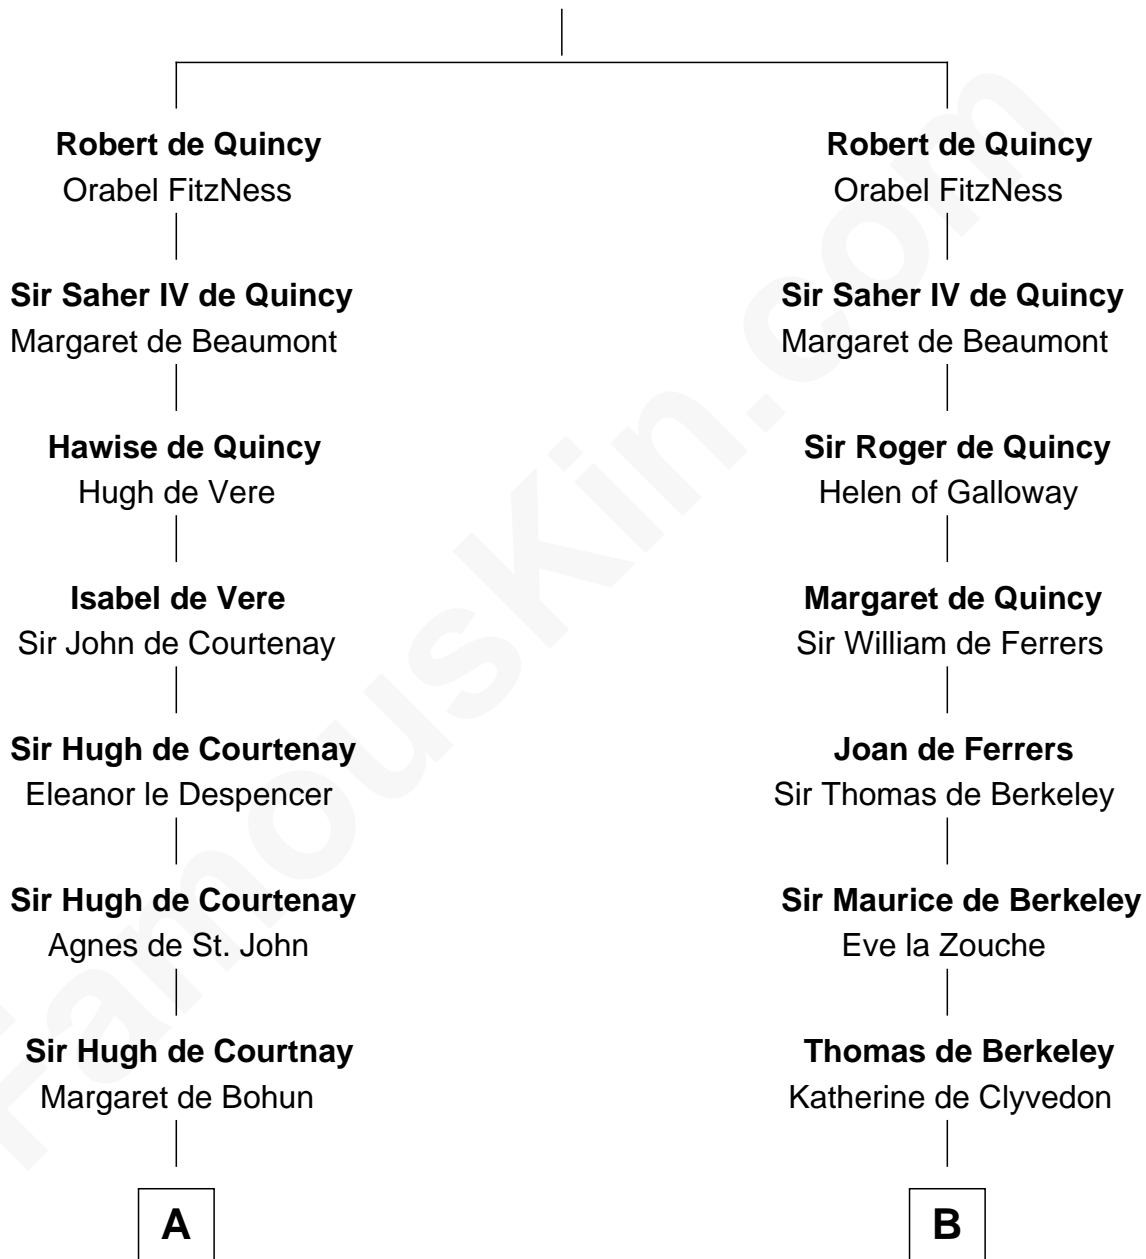

# FamousKin.com Relationship Chart of

**General Robert E. Lee**

*Confederate Army - U.S. Civil War*

20th cousin 1 time removed of

**Nicholas Gilman**

*Signer of the U.S. Constitution*

**Saheer I de Quincy**

Maud de St. Liz

**C**

**Col. Robert Carter**

Judith Armistead

**John Carter**

Elizabeth Hill

**Charles Carter**

Anne Butler Moore