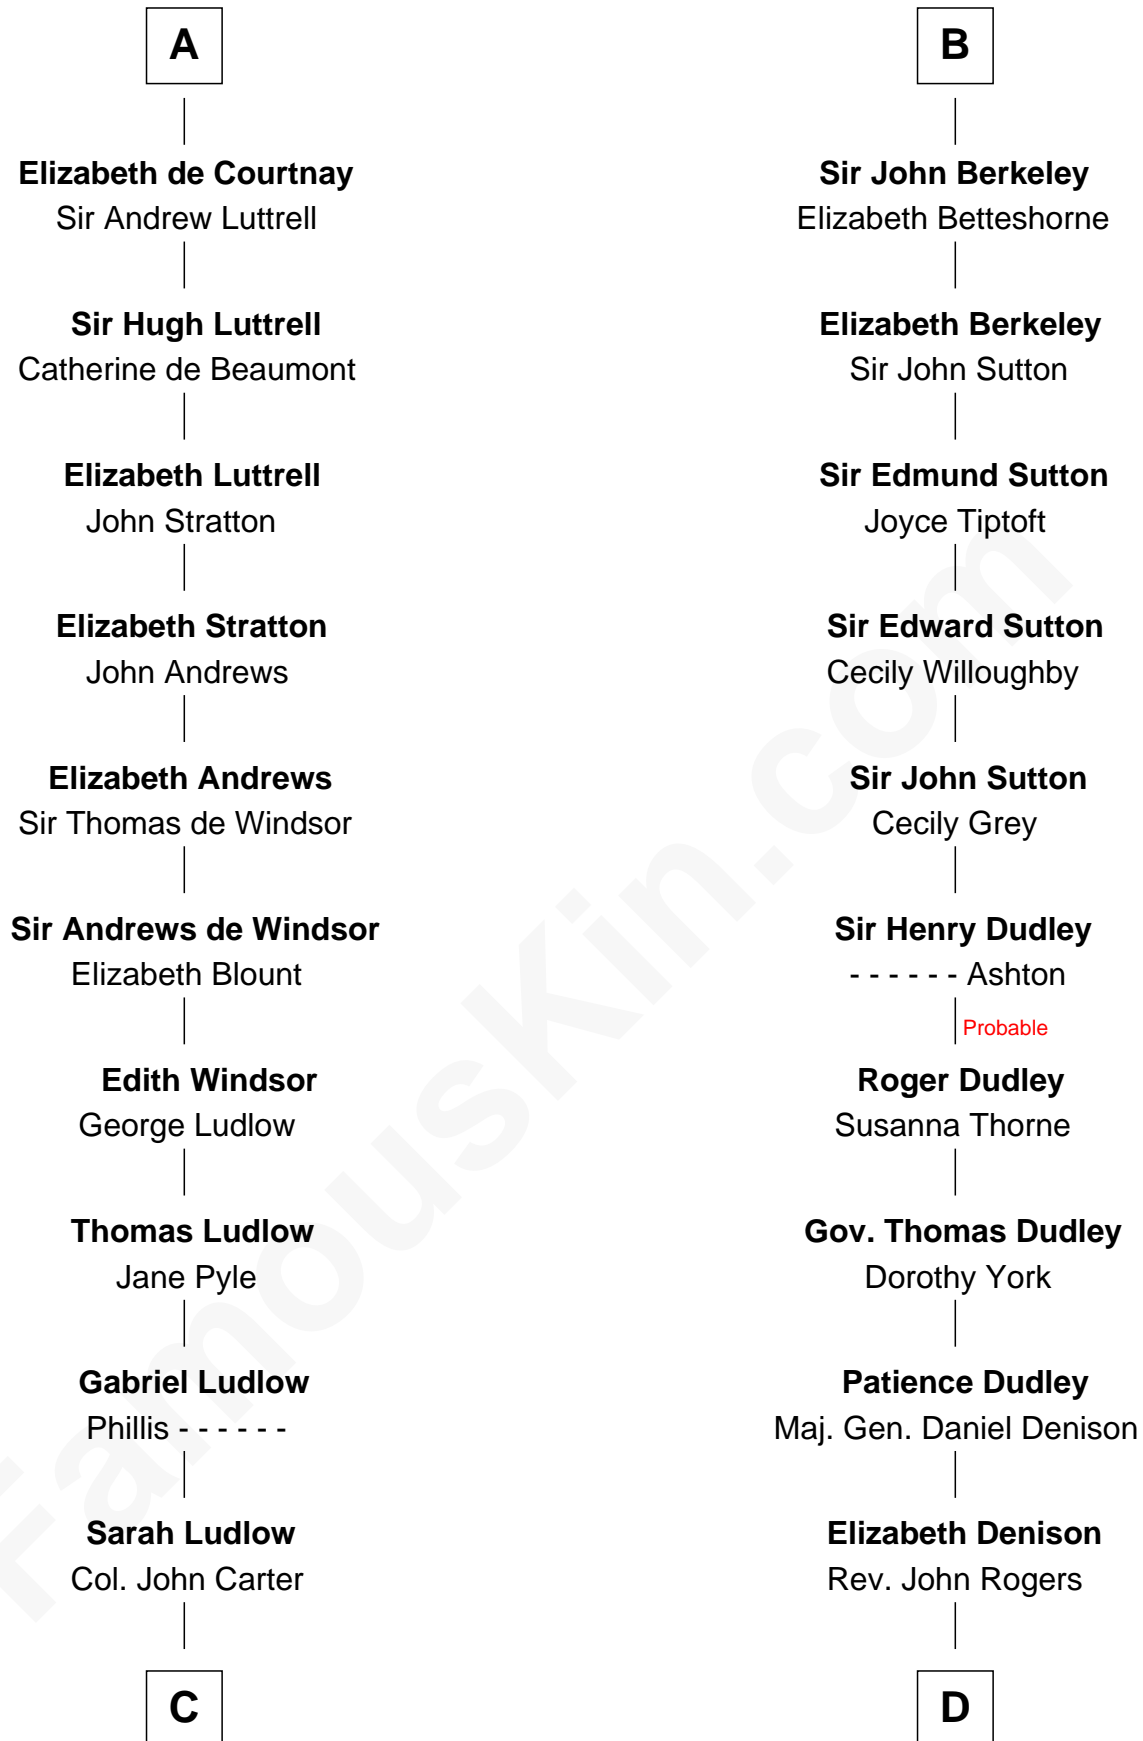

# FamousKin.com Relationship Chart of

**General Robert E. Lee**

*Confederate Army - U.S. Civil War*

20th cousin 1 time removed of

**Nicholas Gilman**

*Signer of the U.S. Constitution*

**Saheer I de Quincy**

Maud de St. Liz

**C**

**Col. Robert Carter**

Judith Armistead

**John Carter**

Elizabeth Hill

**Charles Carter**

Anne Butler Moore