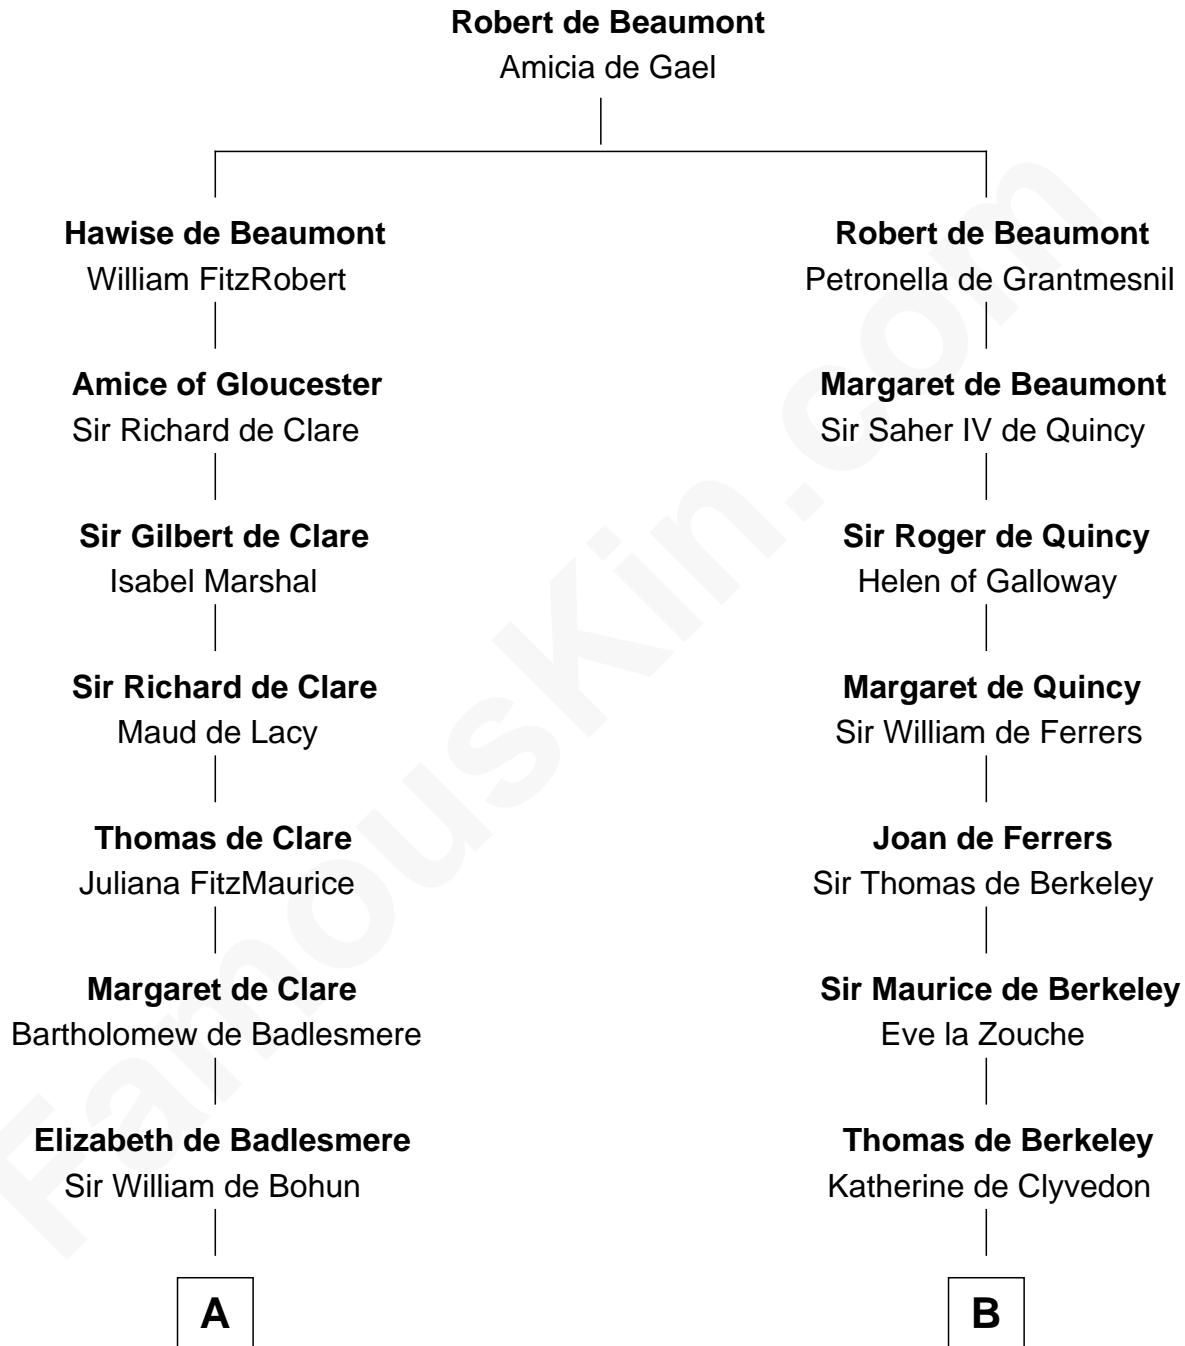

FamousKin.com

Relationship Chart of

General Robert E. Lee

Confederate Army - U.S. Civil War

20th cousin 1 time removed of

Nicholas Gilman

Signer of the U.S. Constitution

C

Laetitia Corbin

Richard Lee

Henry Lee

Mary Bland

Col. Henry Lee

Lucy Grymes

Maj. Gen. Henry Lee

Anne Hill Carter