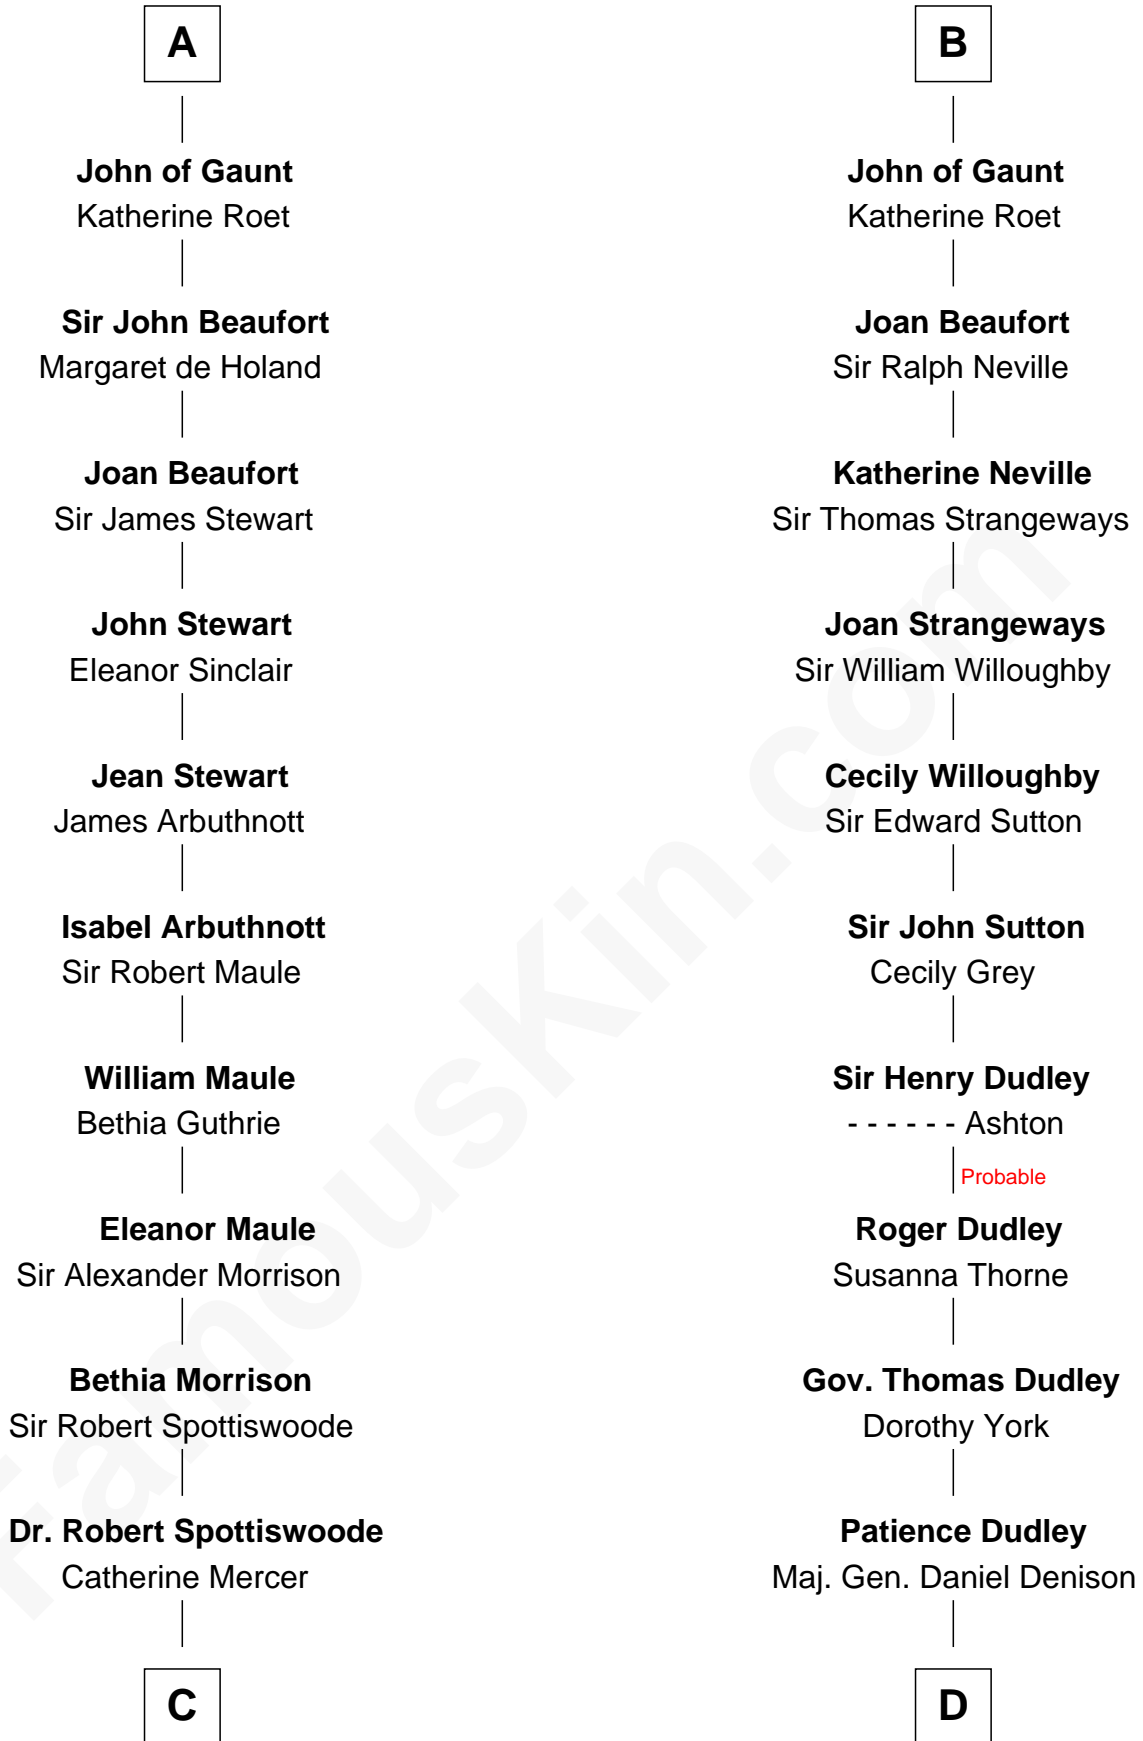

FamousKin.com Relationship Chart of

General Robert E. Lee

Confederate Army - U.S. Civil War

21st cousin of

Nicholas Gilman

Signer of the U.S. Constitution

Alexius Comnenus

Maria Dukas

Isabella of France
Edward II, King of England

Edward III, King of England
Philippa of Hainault

A

Eudoxia Comnenus
William VIII de Montpellier

Maria of Montpellier
Pedro II, King of Aragon

James I, King of Aragon
Yolanda of Hungary

Isabella of Aragon
Philip III, King of France

King Philip IV of France
Joan of Navarre

Isabella of France
Edward II, King of England

Edward III, King of England
Philippa of Hainault

B

C

Lt. Gov. Alexander Spotswood

Anne Butler Brayne

Anne Catherine Spotswood

Col. Bernard Moore

Anne Butler Moore

Charles Carter

Anne Hill Carter

Maj. Gen. Henry Lee

General Robert E. Lee