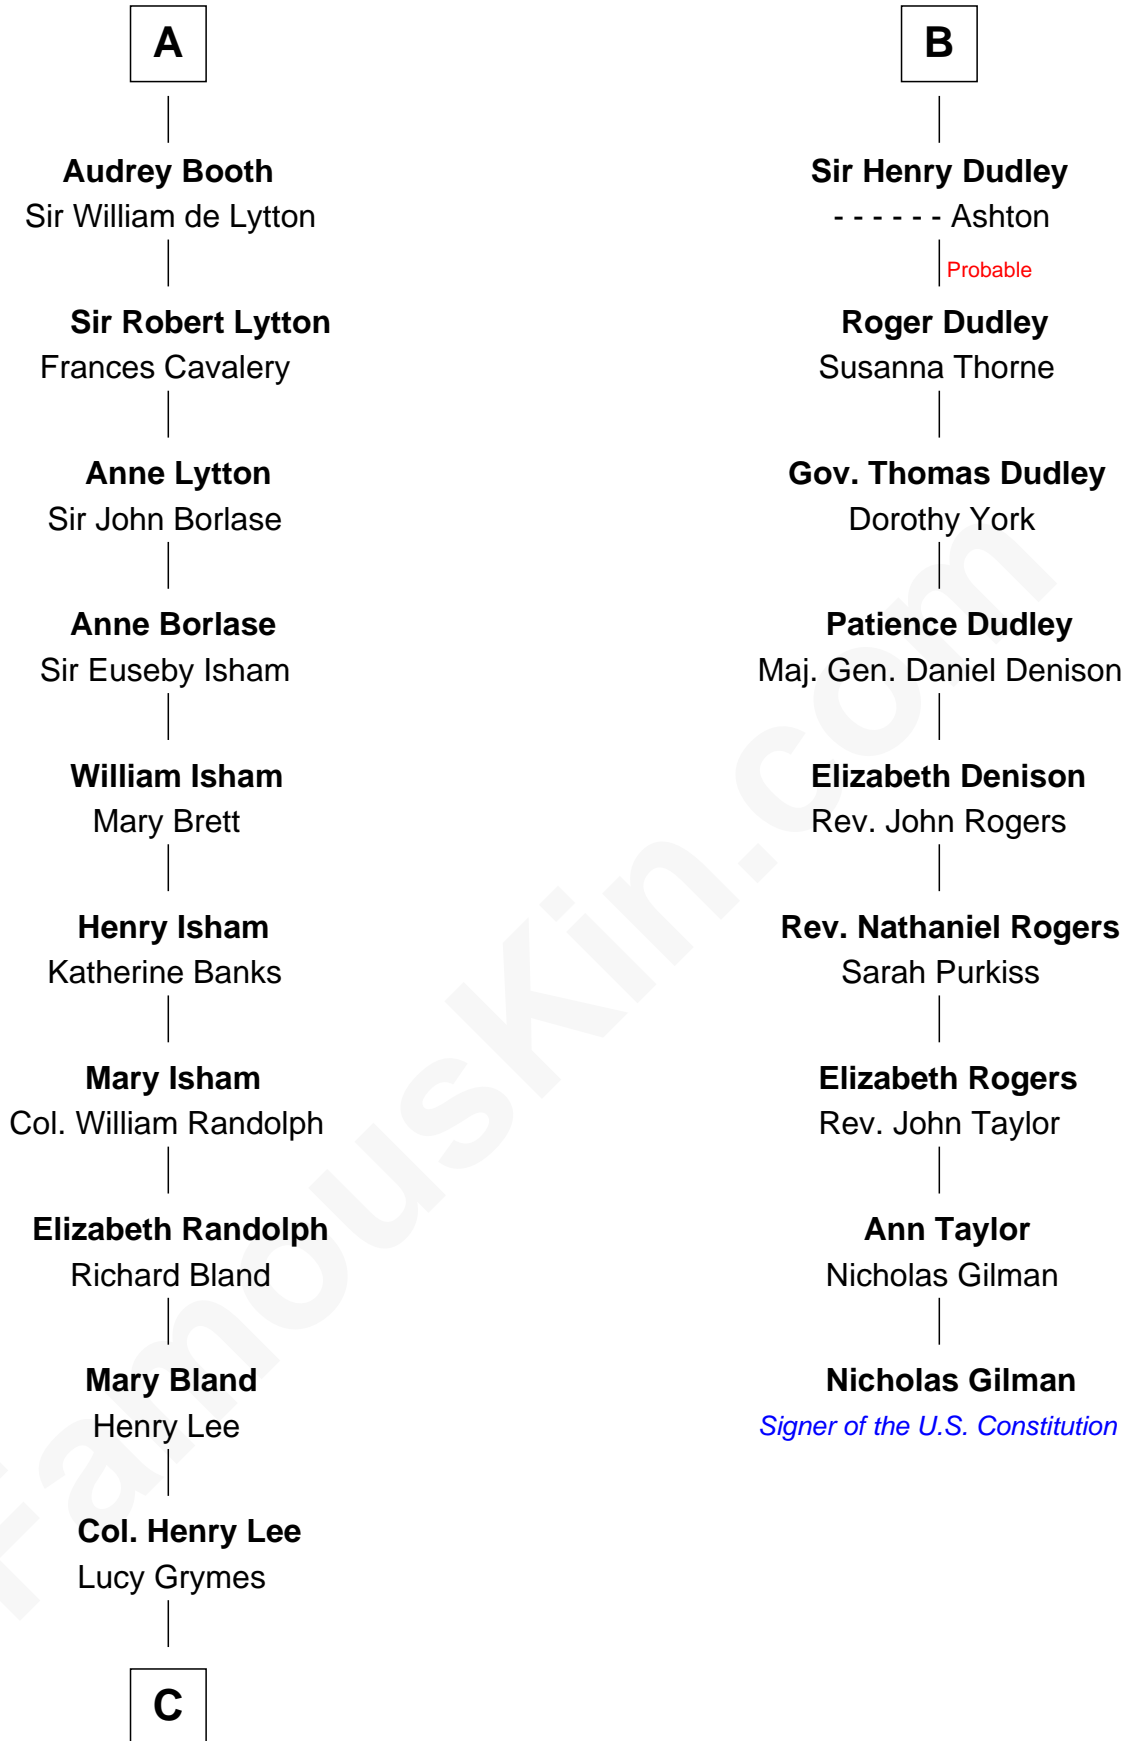

FamousKin.com Relationship Chart of

General Robert E. Lee

Confederate Army - U.S. Civil War

15th cousin 3 times removed of

Nicholas Gilman

Signer of the U.S. Constitution

C

—
Maj. Gen. Henry Lee

Anne Hill Carter

—
General Robert E. Lee

Confederate Army - U.S. Civil War

FamousKin.com