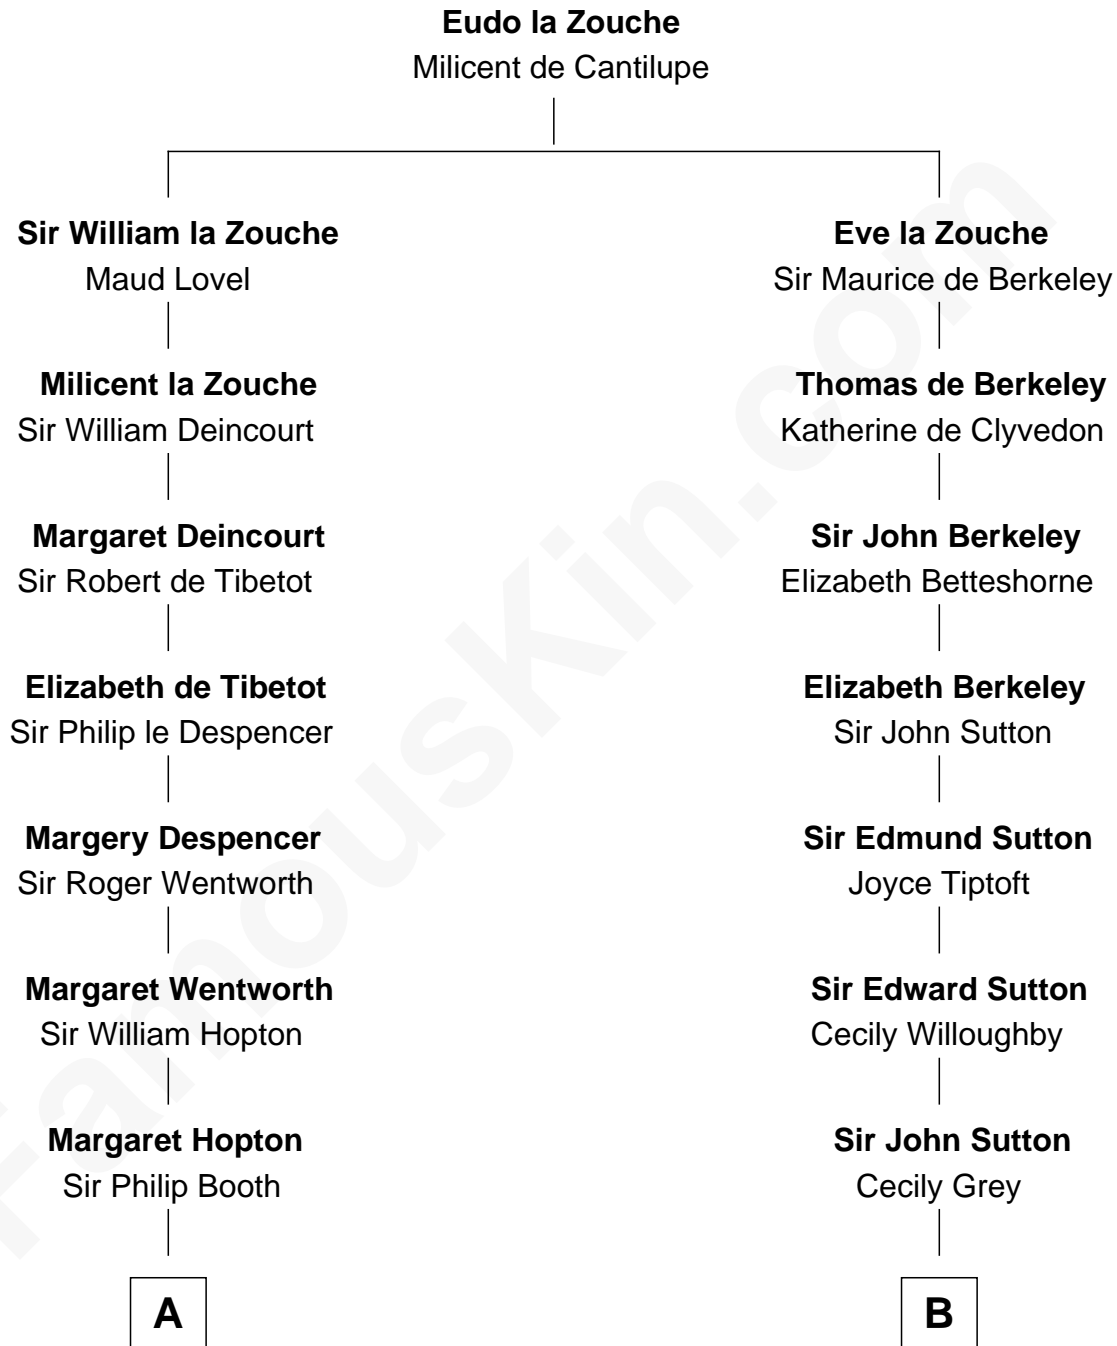

FamousKin.com Relationship Chart of

General Robert E. Lee

Confederate Army - U.S. Civil War

15th cousin 3 times removed of

Nicholas Gilman

Signer of the U.S. Constitution

C

—
Maj. Gen. Henry Lee

Anne Hill Carter

—
General Robert E. Lee

Confederate Army - U.S. Civil War

FamousKin.com