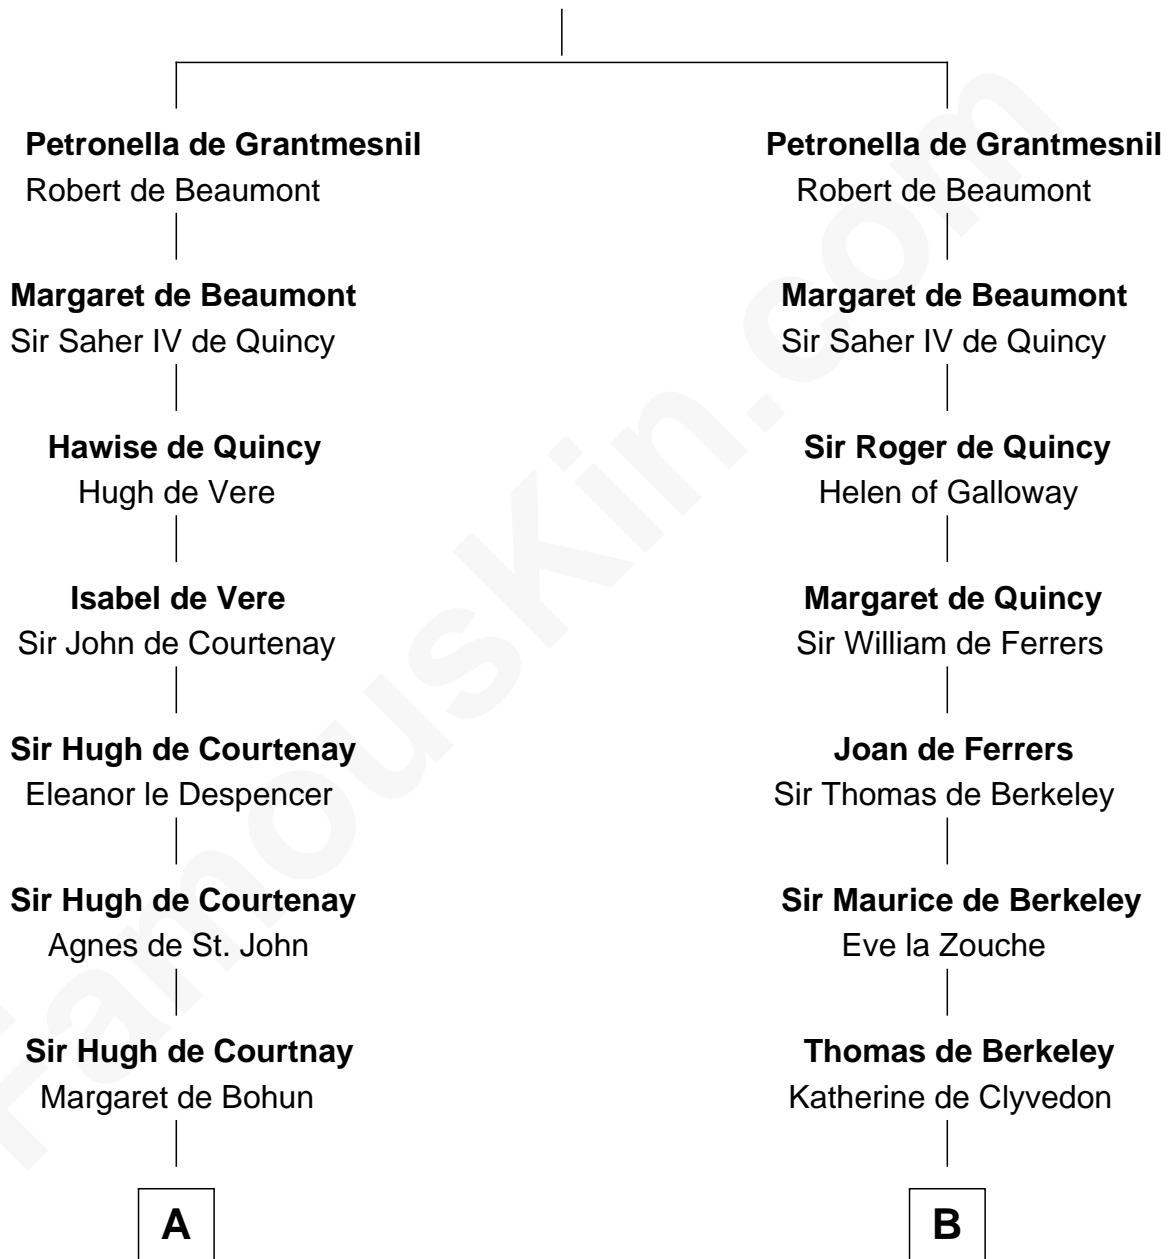

# FamousKin.com Relationship Chart of

**General Robert E. Lee**

*Confederate Army - U.S. Civil War*

20th cousin 1 time removed of

**Nicholas Gilman**

*Signer of the U.S. Constitution*

**Hugh de Grantmesnil**

**C**

**Col. Robert Carter**

Judith Armistead

**John Carter**

Elizabeth Hill

**Charles Carter**

Anne Butler Moore

**Anne Hill Carter**