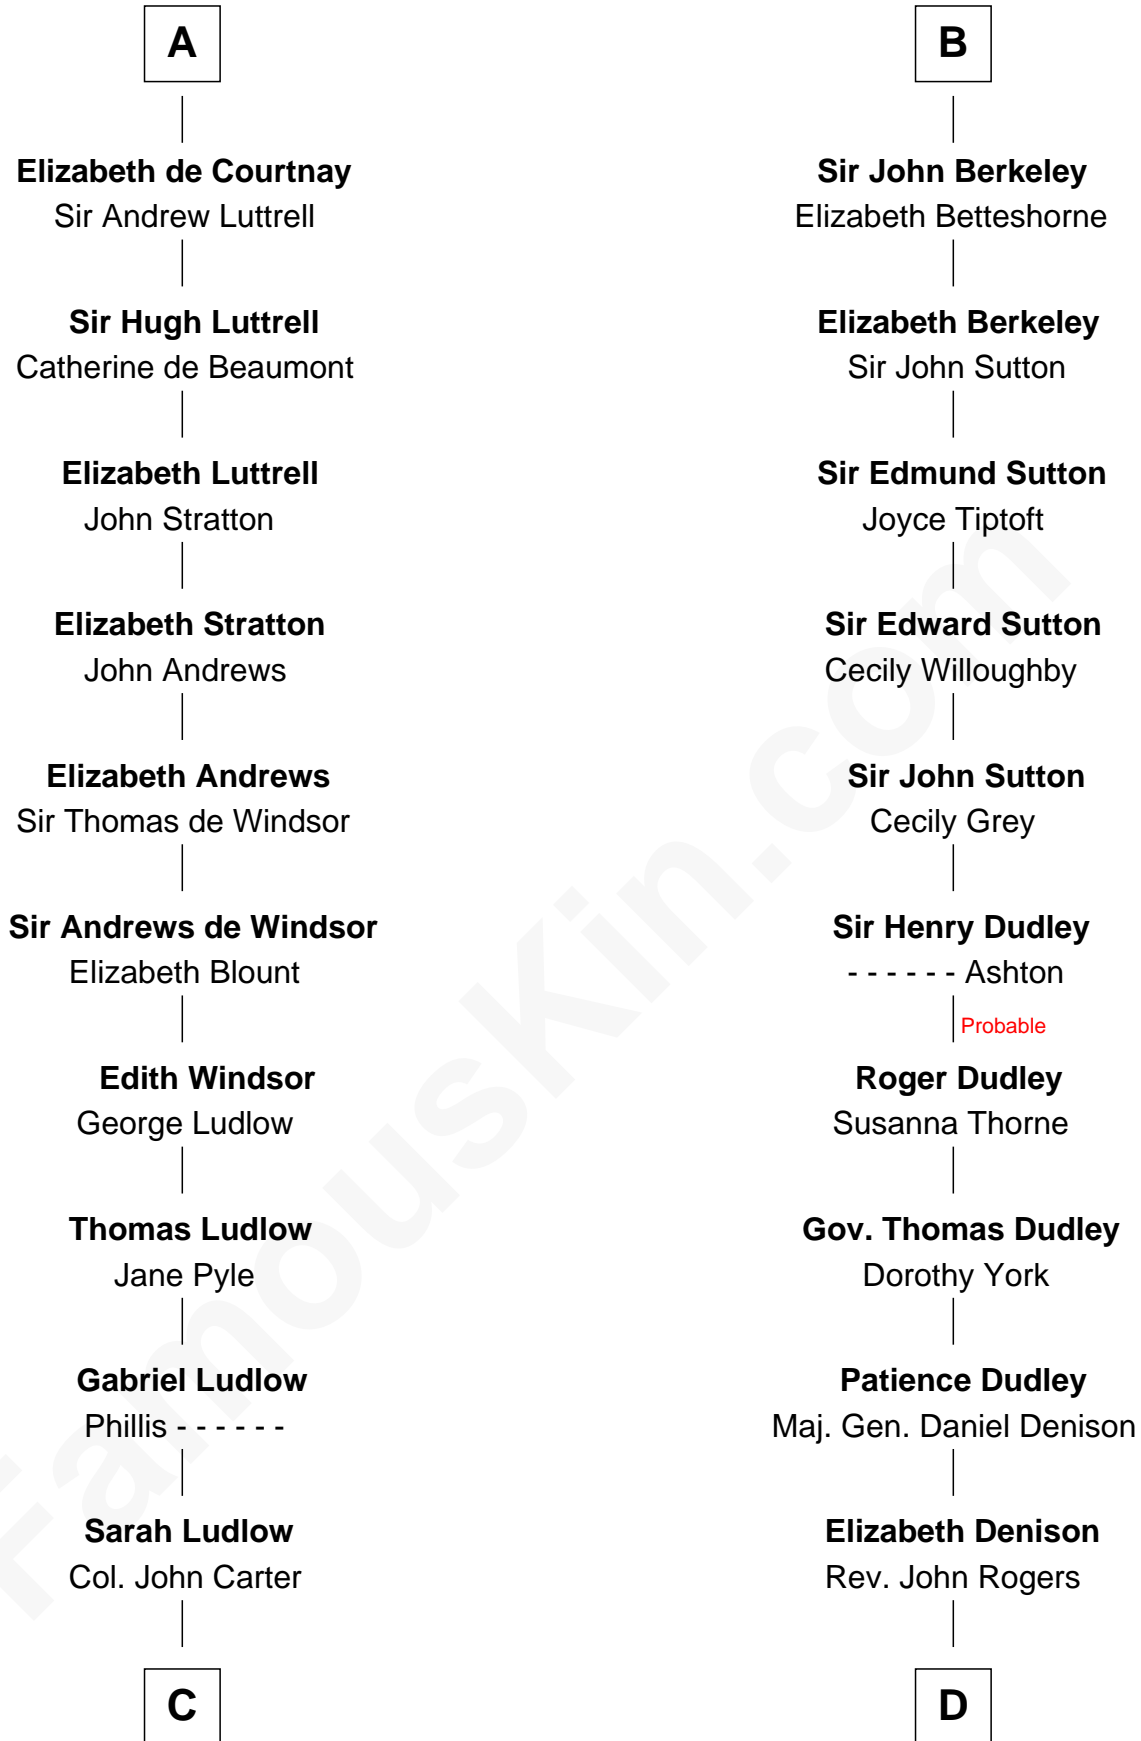

# FamousKin.com Relationship Chart of

**General Robert E. Lee**

*Confederate Army - U.S. Civil War*

20th cousin 1 time removed of

**Nicholas Gilman**

*Signer of the U.S. Constitution*

**Hugh de Grantmesnil**

**C**

**Col. Robert Carter**

Judith Armistead

**John Carter**

Elizabeth Hill

**Charles Carter**

Anne Butler Moore

**Anne Hill Carter**