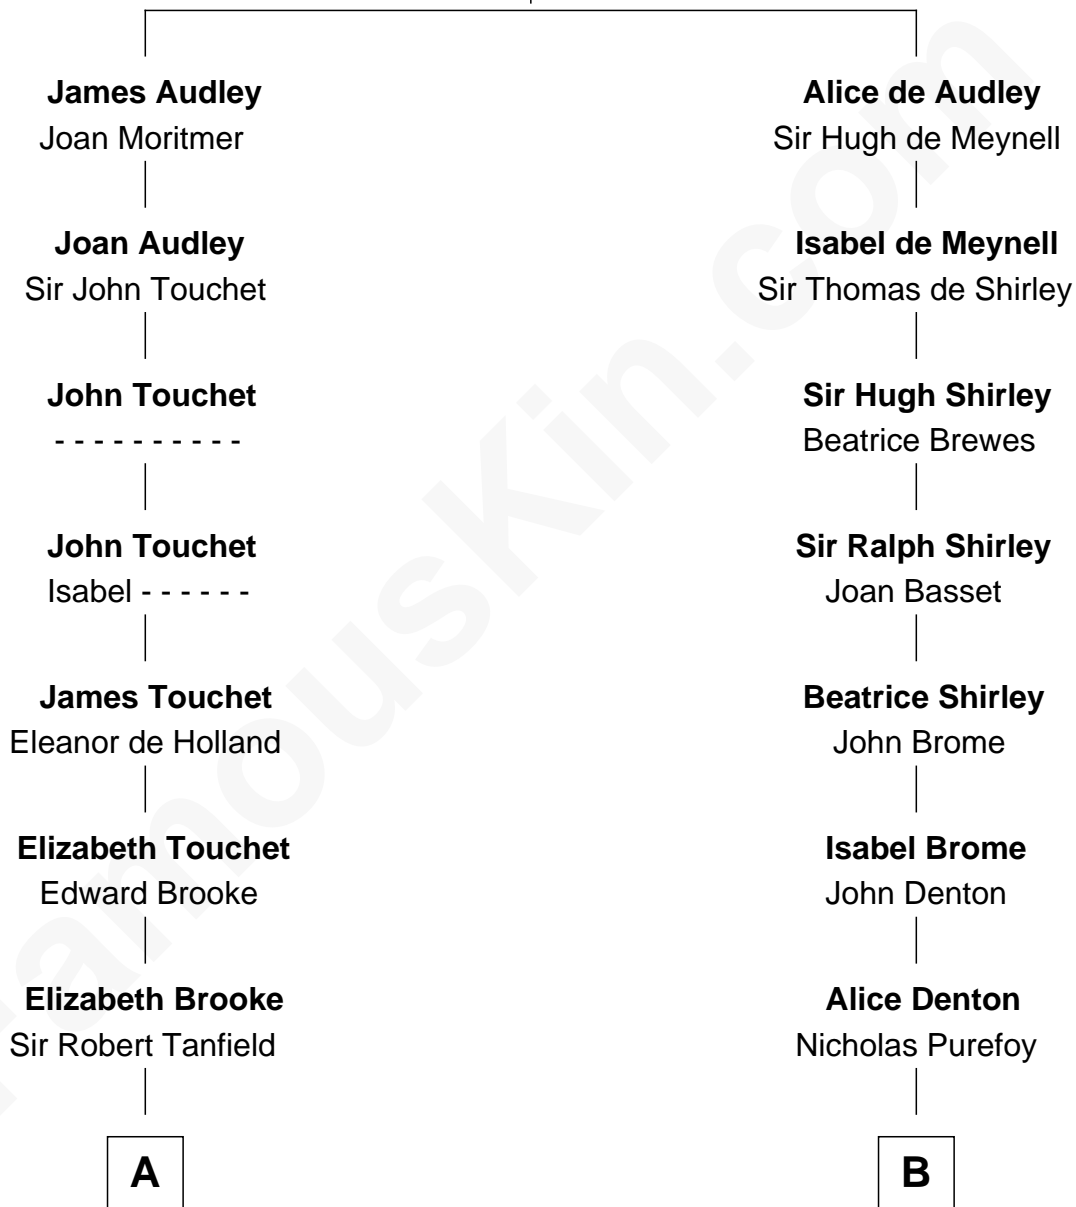

# FamousKin.com Relationship Chart of

**General Robert E. Lee**

*Confederate Army - U.S. Civil War*

16th cousin 3 times removed of

**Nicholas Gilman**

*Signer of the U.S. Constitution*

**Sir Nicholas Audley**

Joan Martin

**C**

Col. Henry Lee

Lucy Grymes

Maj. Gen. Henry Lee

Anne Hill Carter

General Robert E. Lee

*Confederate Army - U.S. Civil War*