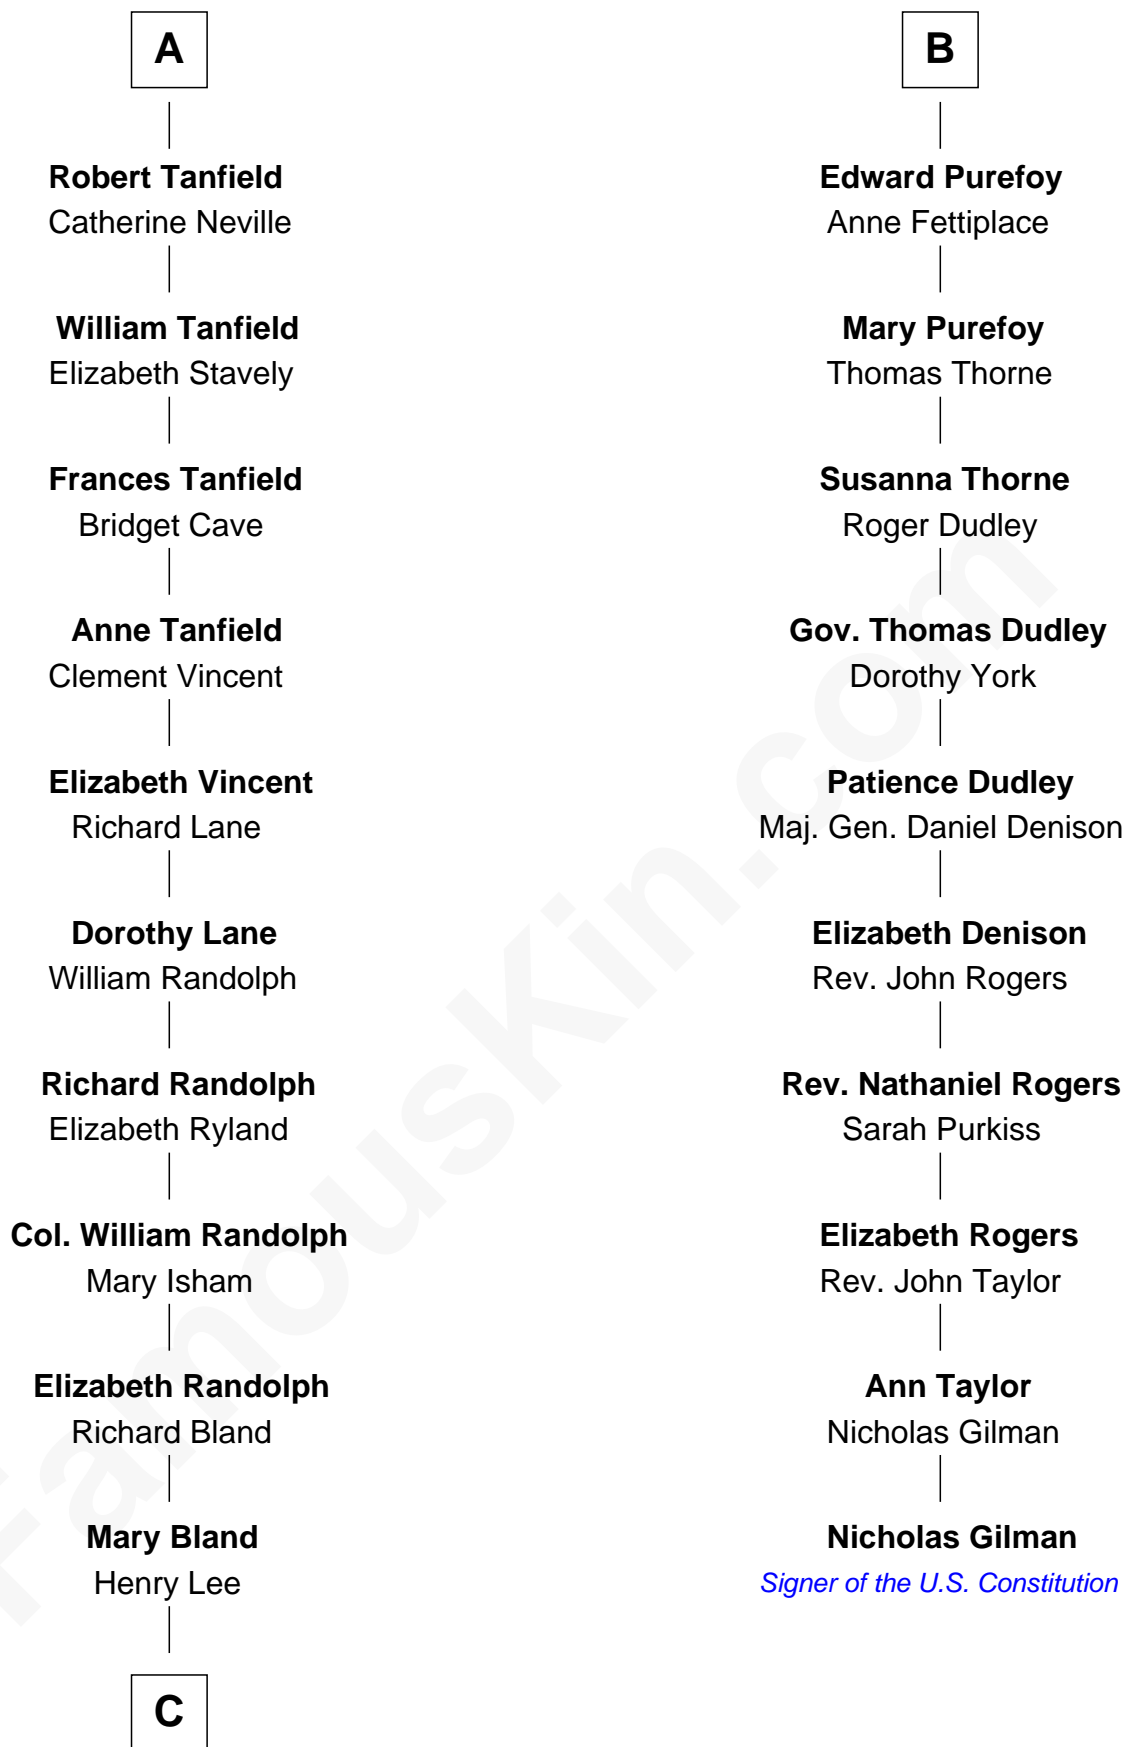

# FamousKin.com Relationship Chart of

**General Robert E. Lee**

*Confederate Army - U.S. Civil War*

16th cousin 3 times removed of

**Nicholas Gilman**

*Signer of the U.S. Constitution*

**Sir Nicholas Audley**

Joan Martin

**C**

Col. Henry Lee

Lucy Grymes

Maj. Gen. Henry Lee

Anne Hill Carter

General Robert E. Lee

*Confederate Army - U.S. Civil War*