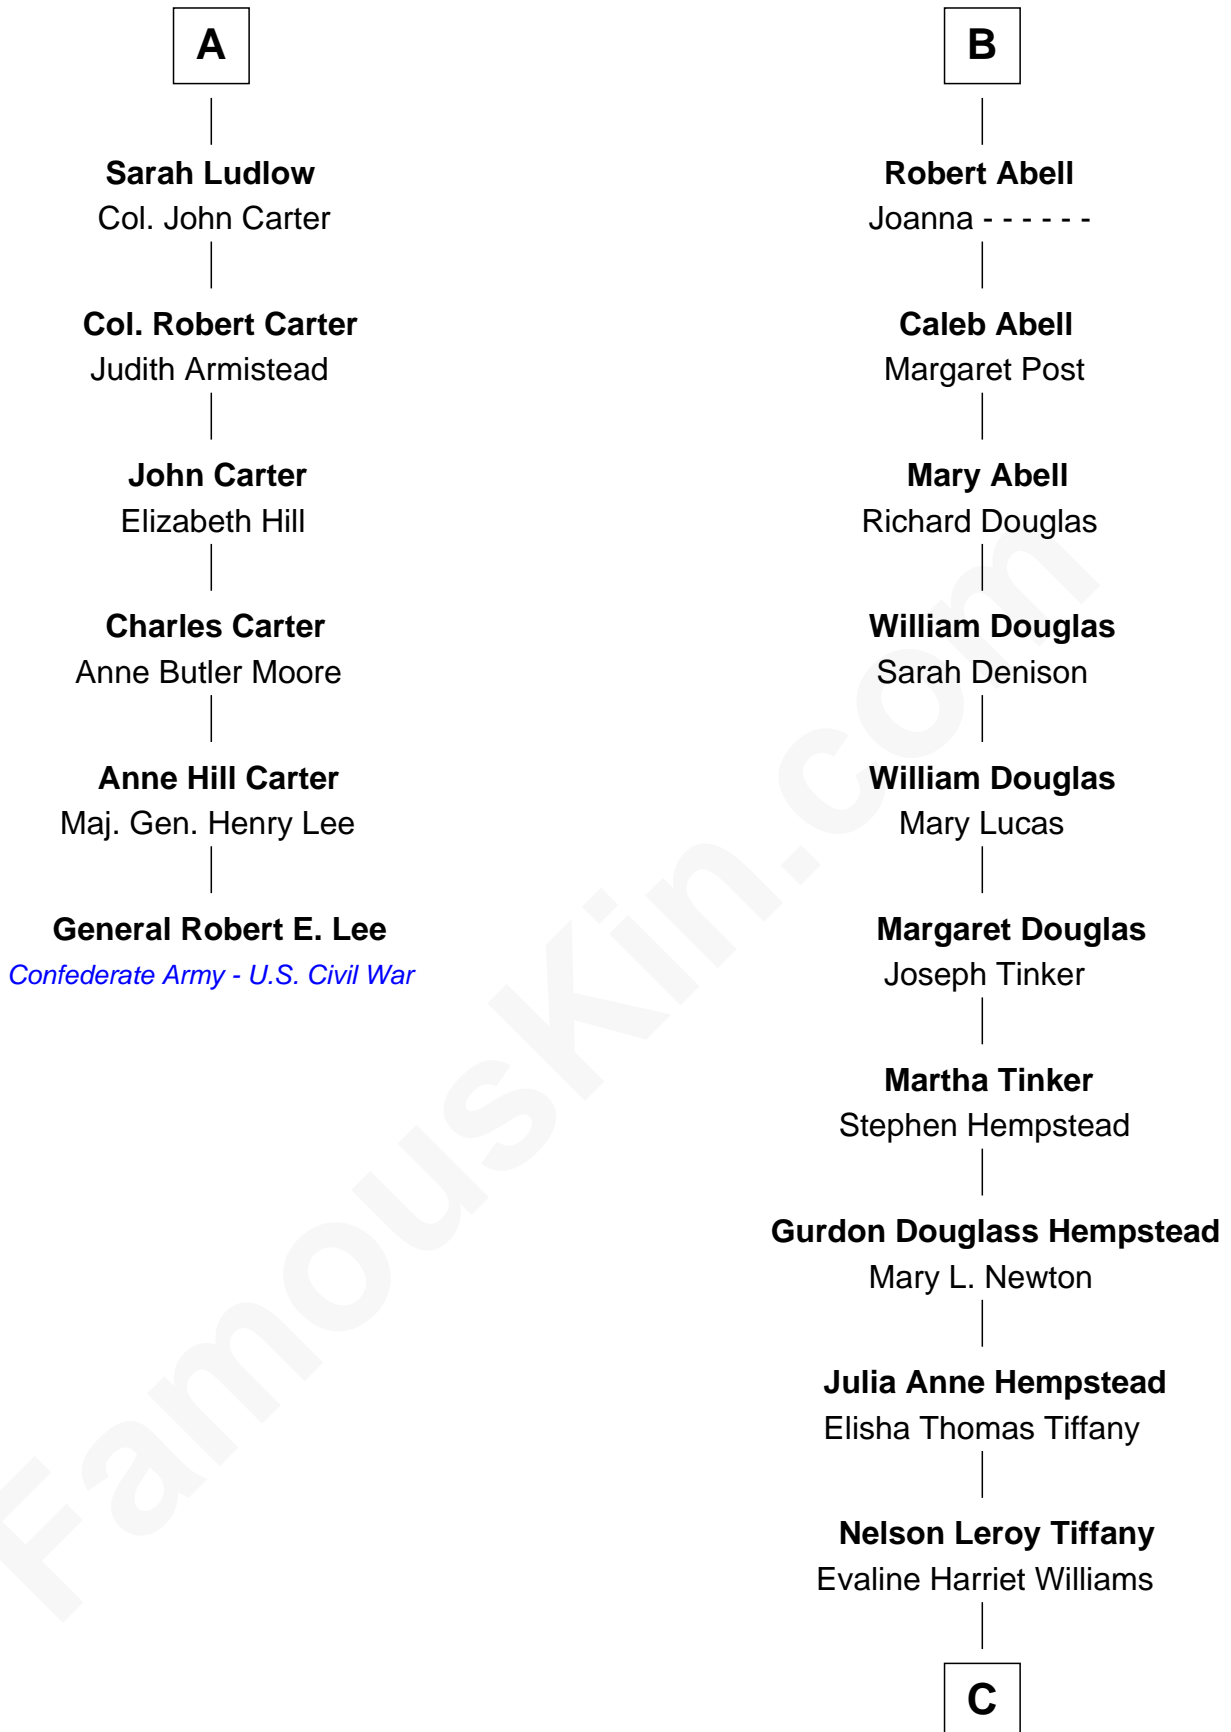

FamousKin.com Relationship Chart of

General Robert E. Lee

Confederate Army - U.S. Civil War

12th cousin 7 times removed of

Richard Gere

Movie Actor

Sir Walter Blount

Sancha de Ayala

C

William Stanton Tiffany
Anna Rebecca Stevens

Doris Anna Tiffany
Homer George Gere

Richard Gere
Movie Actor

FamousKin.com

Richard Gere photo by [Francesco \(spaceodyssey\)](#) (CC BY 2.0)