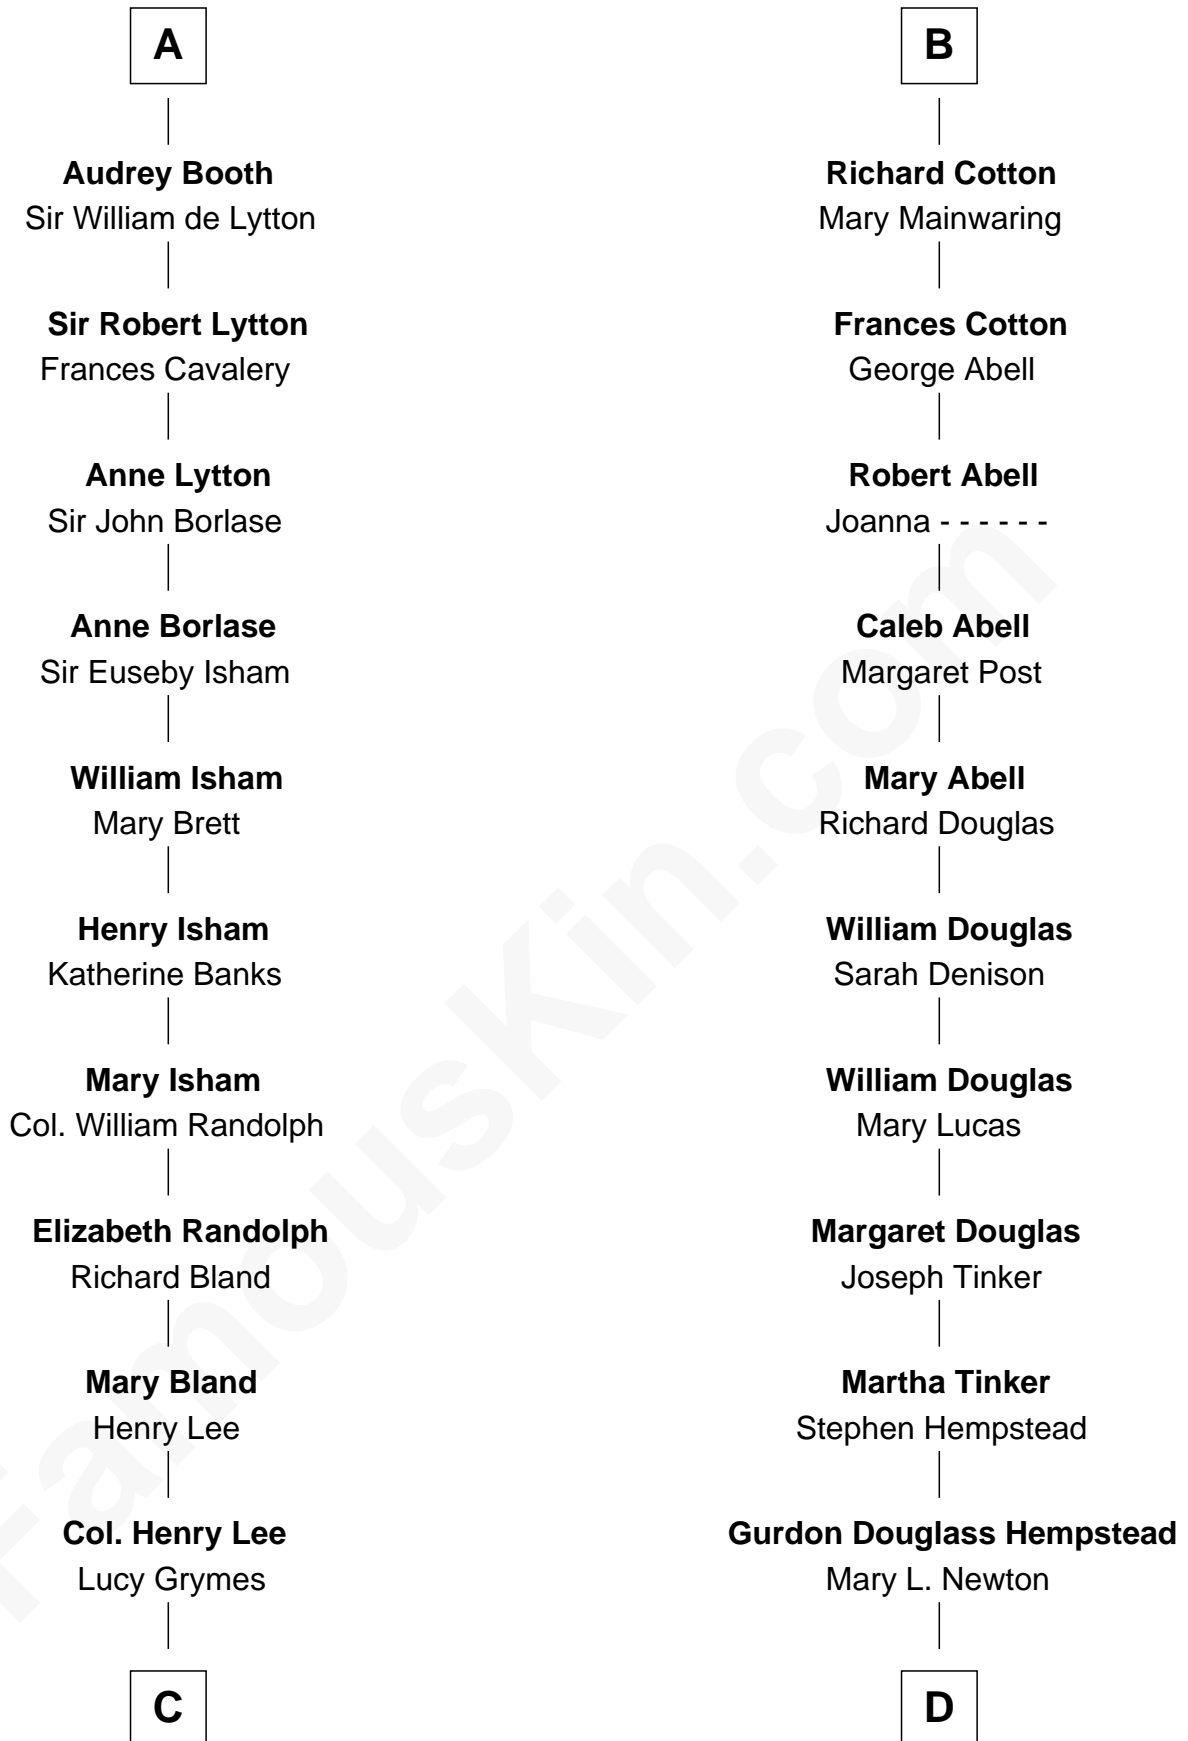

FamousKin.com Relationship Chart of

General Robert E. Lee

Confederate Army - U.S. Civil War

18th cousin 3 times removed of

Richard Gere

Movie Actor

C

Maj. Gen. Henry Lee
Anne Hill Carter

General Robert E. Lee
Confederate Army - U.S. Civil War

D

Julia Anne Hempstead
Elisha Thomas Tiffany

Nelson Leroy Tiffany
Evaline Harriet Williams

William Stanton Tiffany
Anna Rebecca Stevens

Doris Anna Tiffany
Homer George Gere