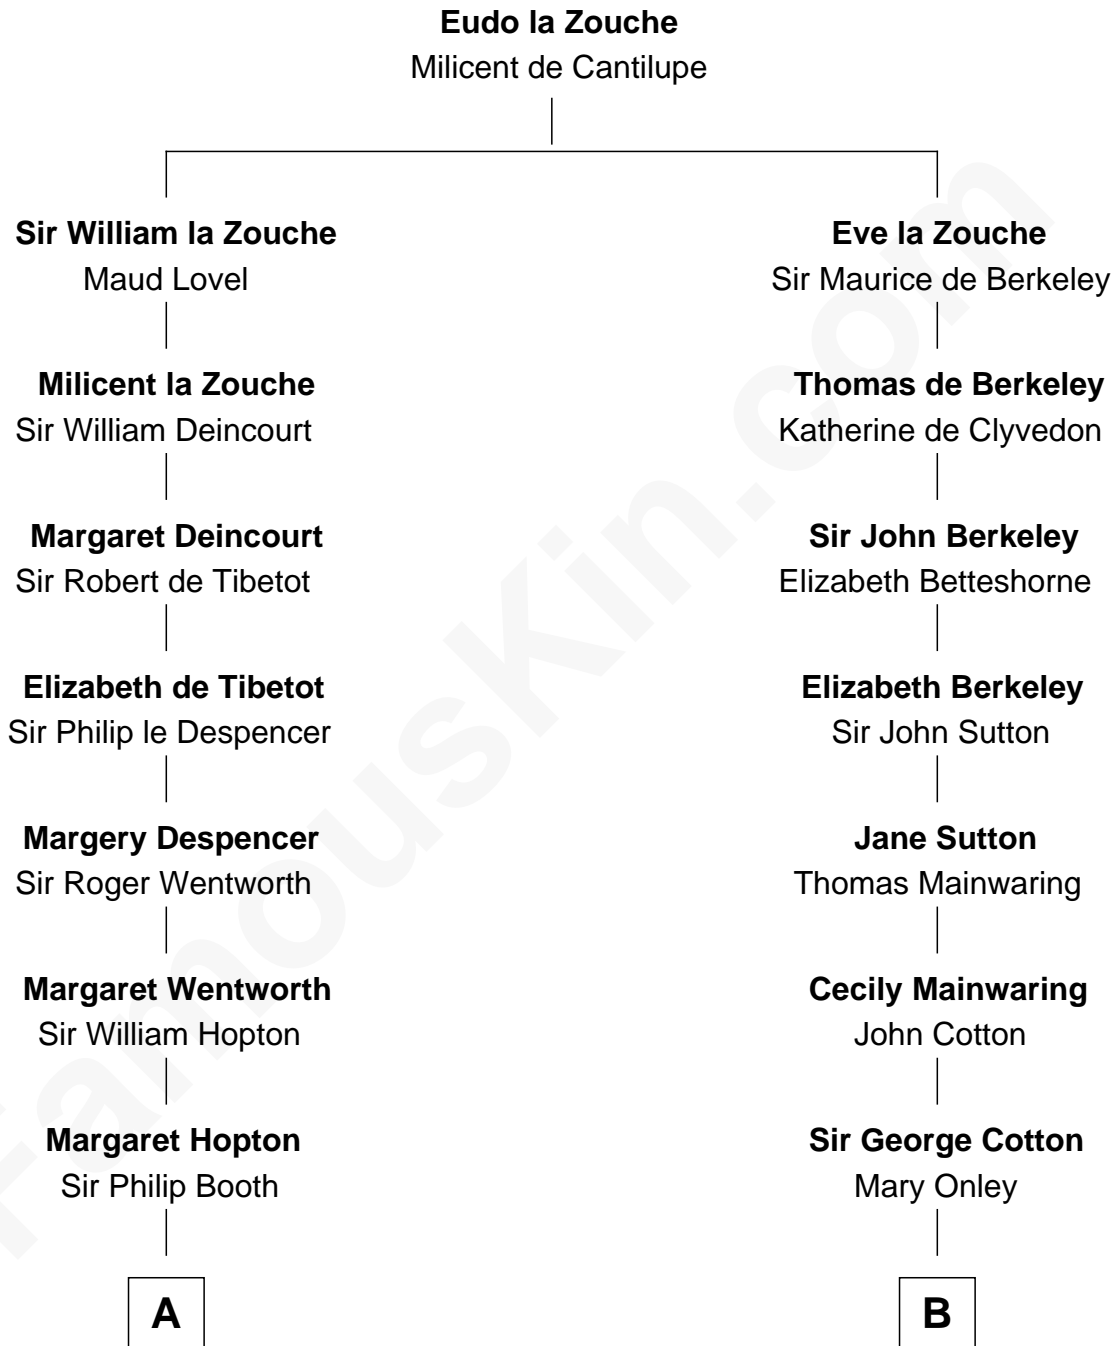

FamousKin.com Relationship Chart of

General Robert E. Lee

Confederate Army - U.S. Civil War

18th cousin 3 times removed of

Richard Gere

Movie Actor

C

Maj. Gen. Henry Lee
Anne Hill Carter

General Robert E. Lee
Confederate Army - U.S. Civil War

D

Julia Anne Hempstead
Elisha Thomas Tiffany

Nelson Leroy Tiffany
Evaline Harriet Williams

William Stanton Tiffany
Anna Rebecca Stevens

Doris Anna Tiffany
Homer George Gere