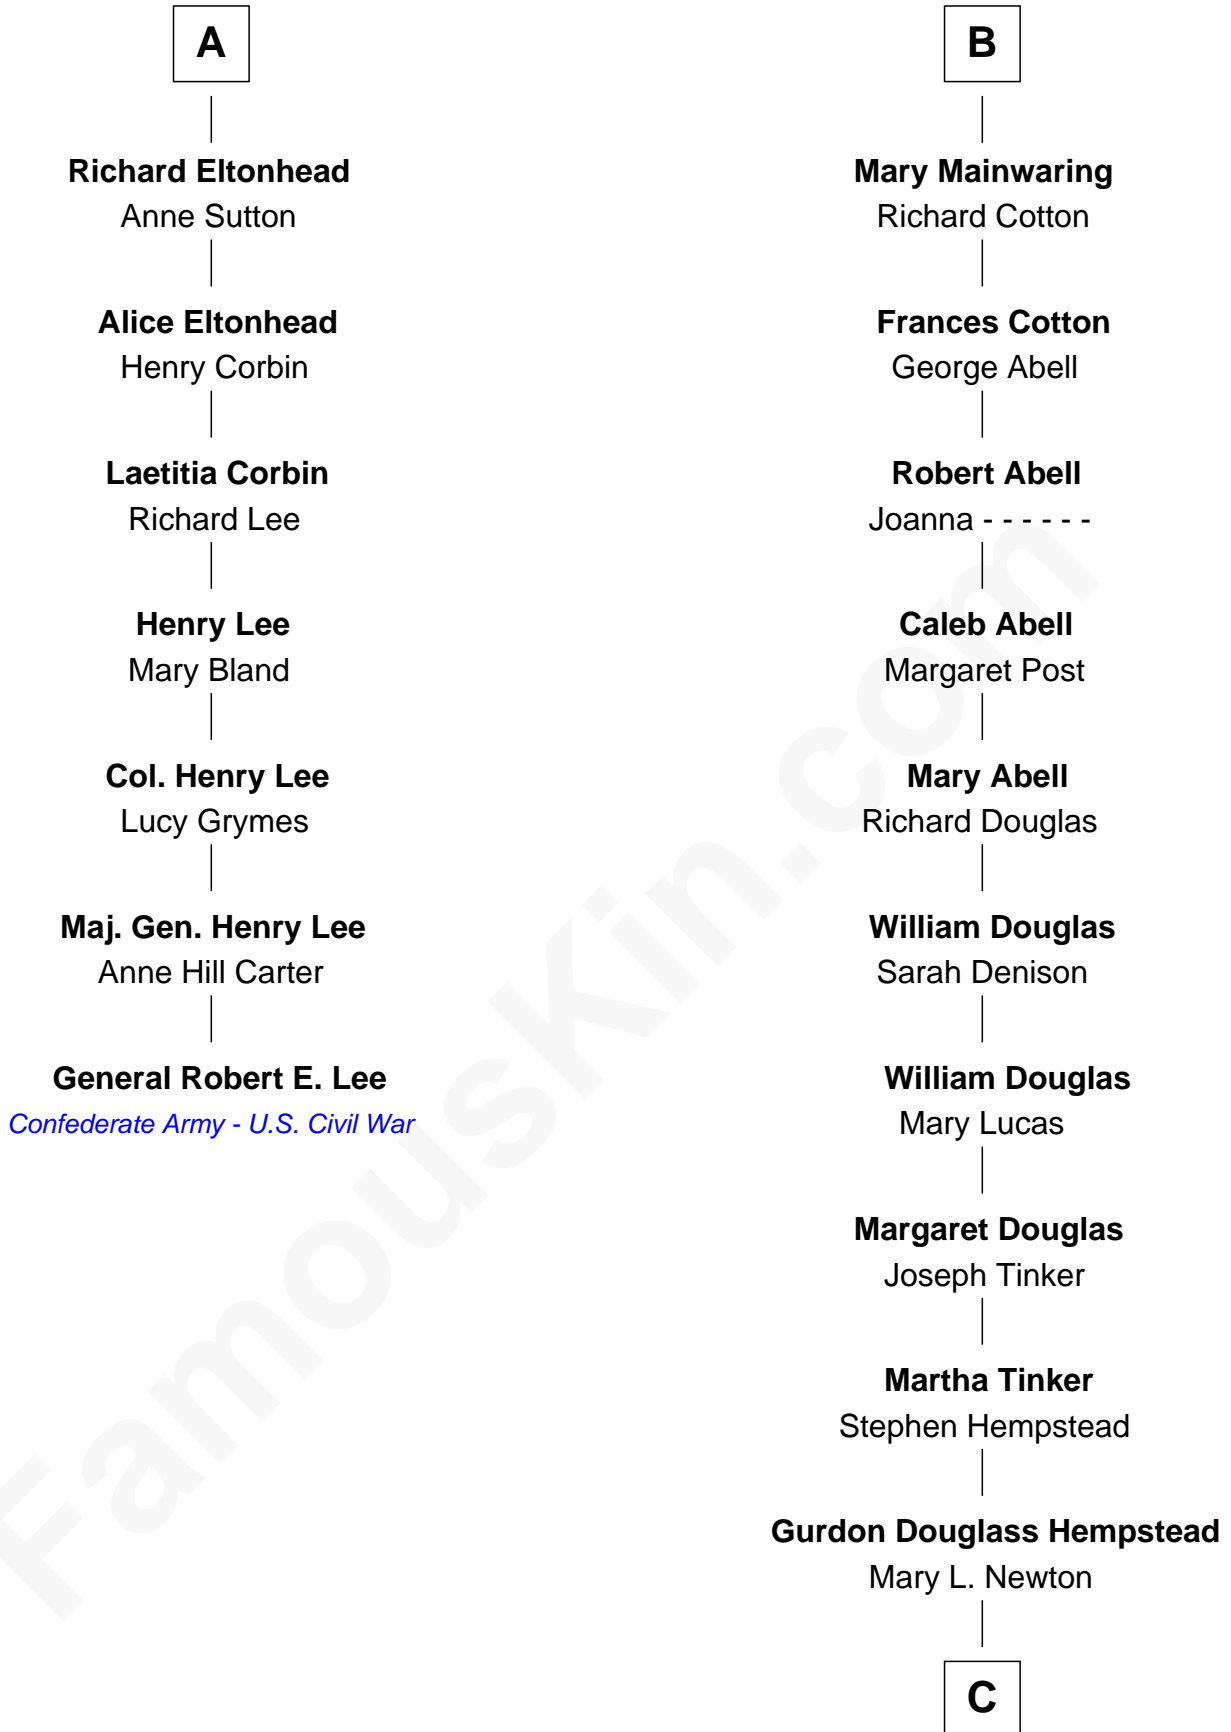

FamousKin.com Relationship Chart of

General Robert E. Lee

Confederate Army - U.S. Civil War

13th cousin 8 times removed of

Richard Gere

Movie Actor

Sir Richard Fitzalan

Elizabeth de Bohun

Sir Robert Corbet

Dorothy Corbet

Sir Richard Mainwaring

Sir Arthur Mainwaring

Margaret Mainwaring

B

C

Julia Anne Hempstead

Elisha Thomas Tiffany

Nelson Leroy Tiffany

Evaline Harriet Williams

William Stanton Tiffany

Anna Rebecca Stevens

Doris Anna Tiffany

Homer George Gere

Richard Gere