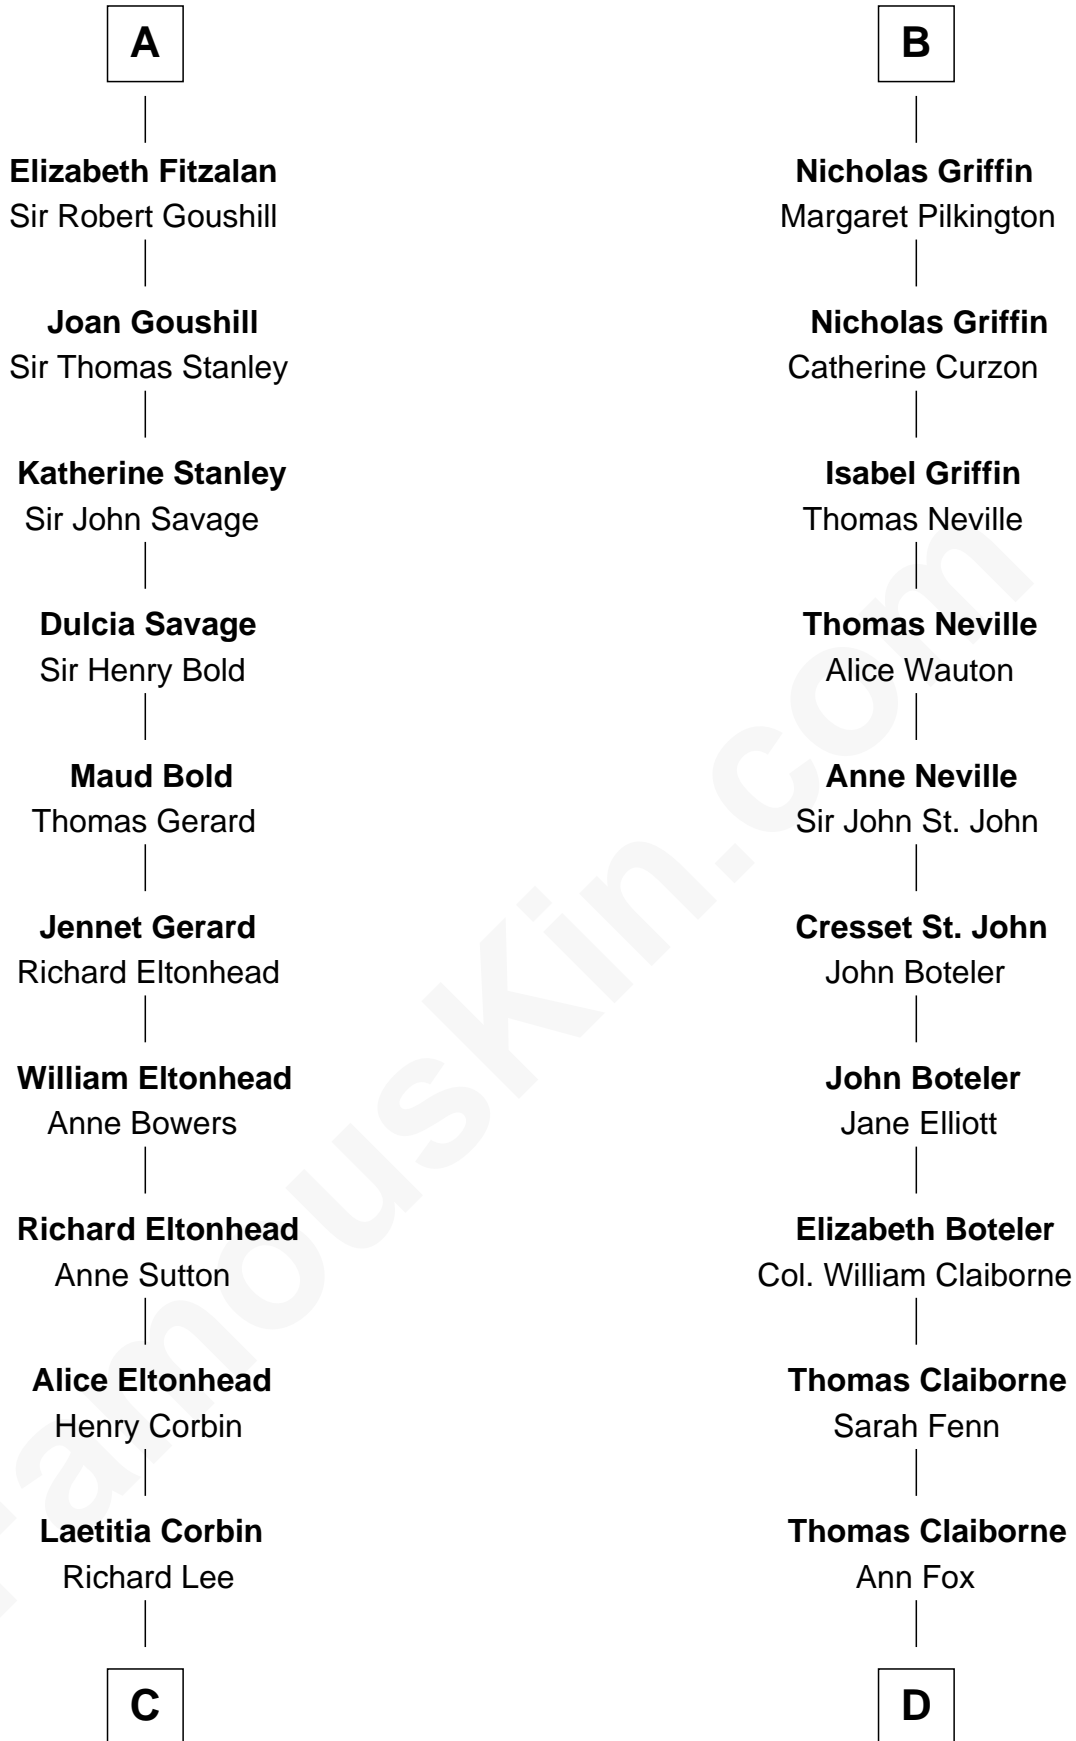

# FamousKin.com Relationship Chart of

**General Robert E. Lee**

*Confederate Army - U.S. Civil War*

19th cousin 1 time removed of

**William C. C. Claiborne**

*1st Governor of Louisiana*

**Roger le Bigod**

Ida de Tony

**C**

**Henry Lee**  
Mary Bland

**Col. Henry Lee**  
Lucy Grymes

**Maj. Gen. Henry Lee**  
Anne Hill Carter

**General Robert E. Lee**  
*Confederate Army - U.S. Civil War*

**D**

**Nathaniel Claiborne**  
Jane Cole

**William Claiborne**  
Mary Leigh

**William C. C. Claiborne**  
*1st Governor of Louisiana*

FamousKin.com