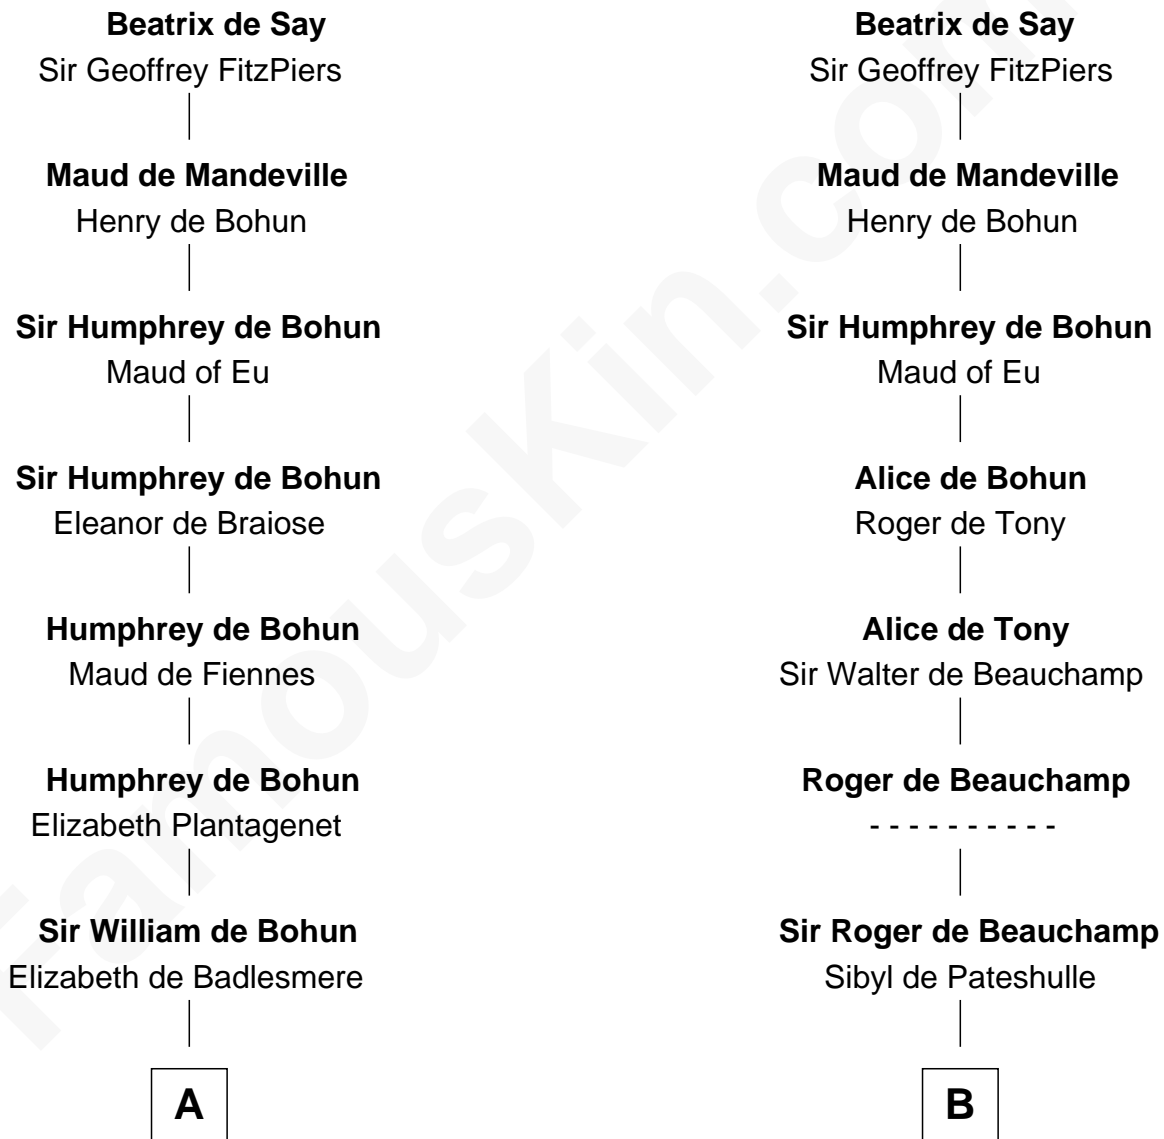

FamousKin.com Relationship Chart of

General Robert E. Lee

Confederate Army - U.S. Civil War

21st cousin of

William C. C. Claiborne

1st Governor of Louisiana

William de Say

C

Laetitia Corbin

Richard Lee

Henry Lee

Mary Bland

Col. Henry Lee

Lucy Grymes

Maj. Gen. Henry Lee

Anne Hill Carter