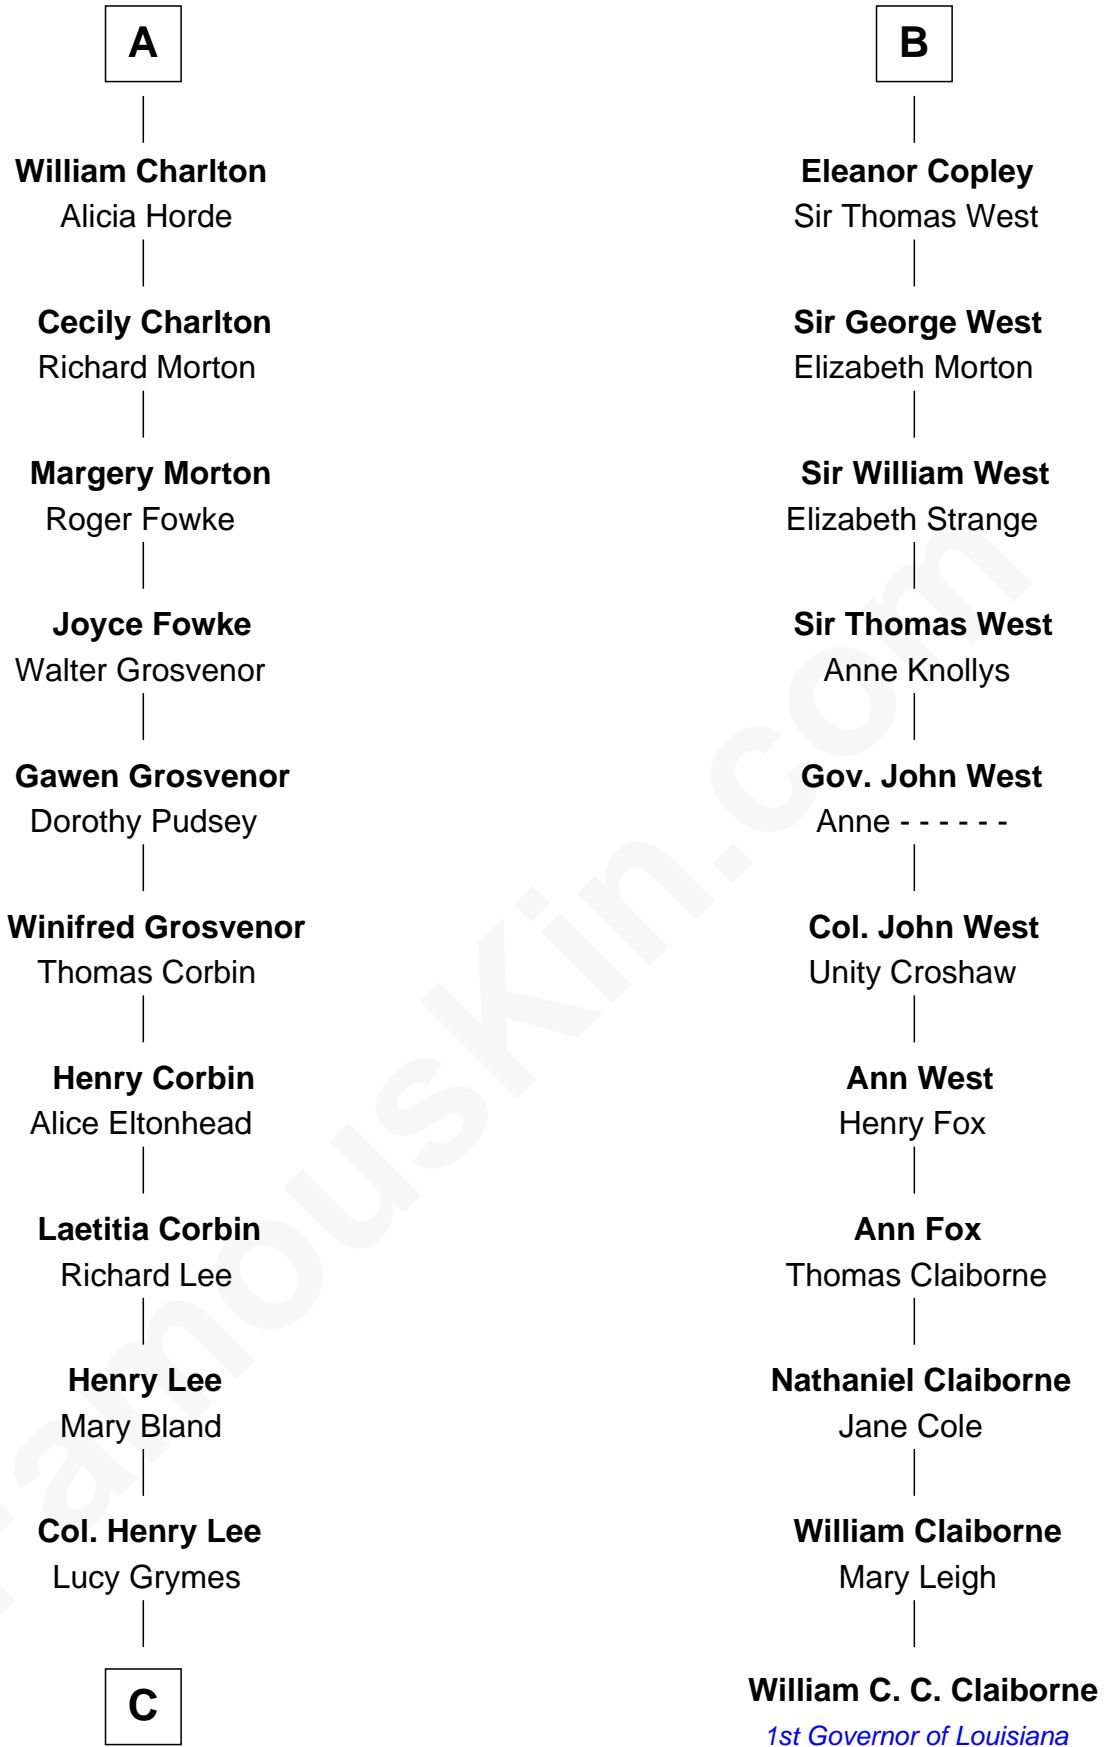

# FamousKin.com Relationship Chart of

**General Robert E. Lee**

*Confederate Army - U.S. Civil War*

17th cousin 1 time removed of

**William C. C. Claiborne**

*1st Governor of Louisiana*

**Sir Roger de Somery**

Nichole d'Aubenev

C

—  
**Maj. Gen. Henry Lee**

Anne Hill Carter

—  
**General Robert E. Lee**

*Confederate Army - U.S. Civil War*

FamousKin.com