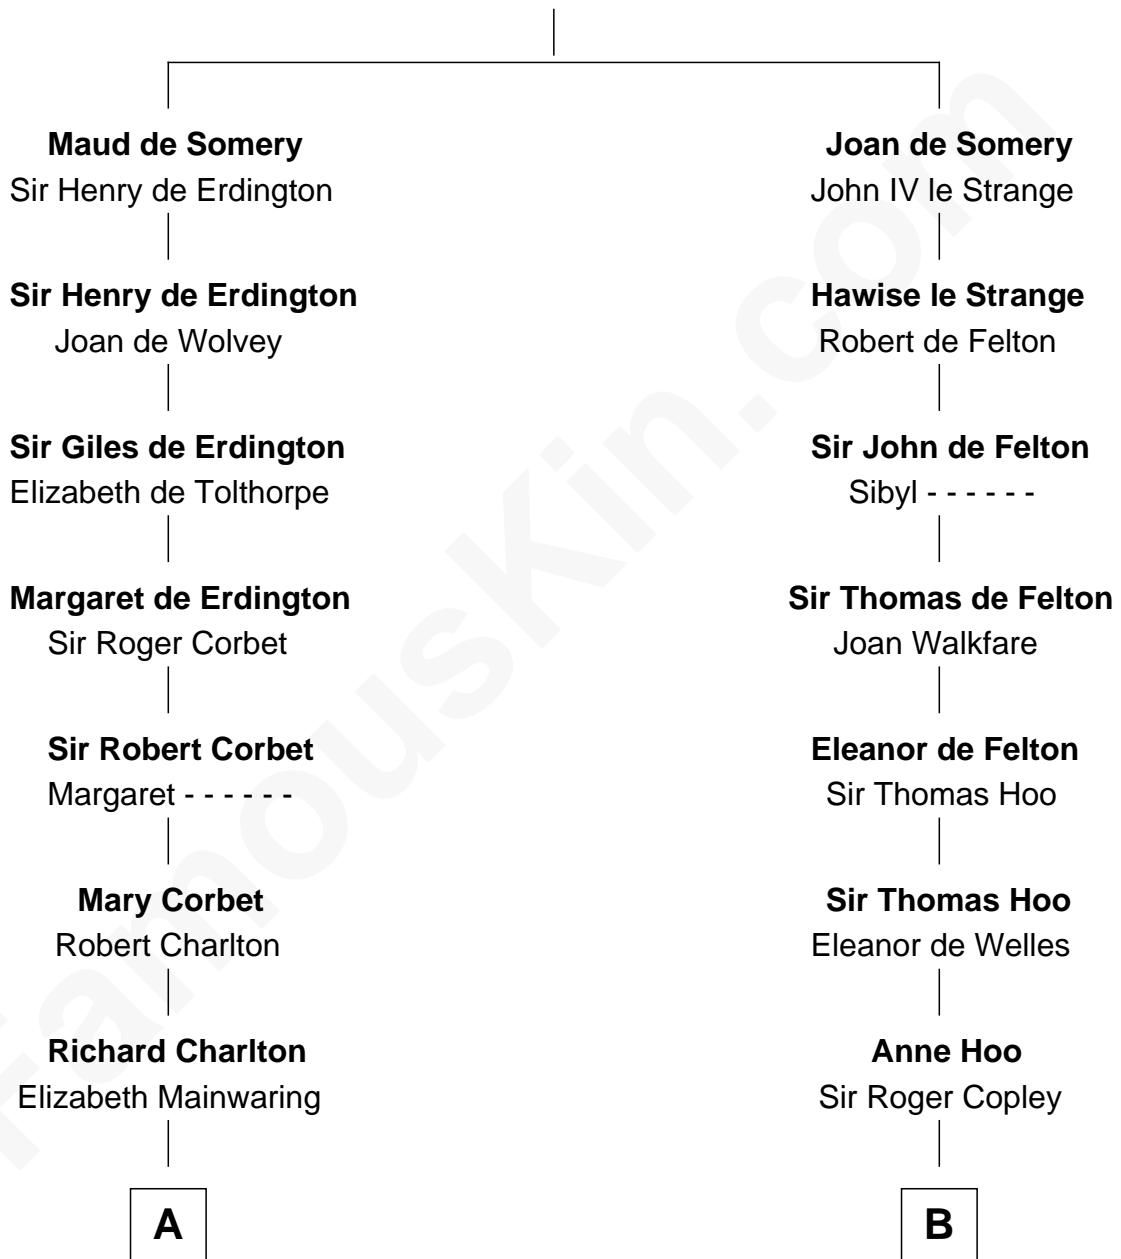

# FamousKin.com Relationship Chart of

**General Robert E. Lee**

*Confederate Army - U.S. Civil War*

17th cousin 1 time removed of

**William C. C. Claiborne**

*1st Governor of Louisiana*

**Sir Roger de Somery**

Nichole d'Aubenev

C

—  
**Maj. Gen. Henry Lee**

Anne Hill Carter

—  
**General Robert E. Lee**

*Confederate Army - U.S. Civil War*

FamousKin.com