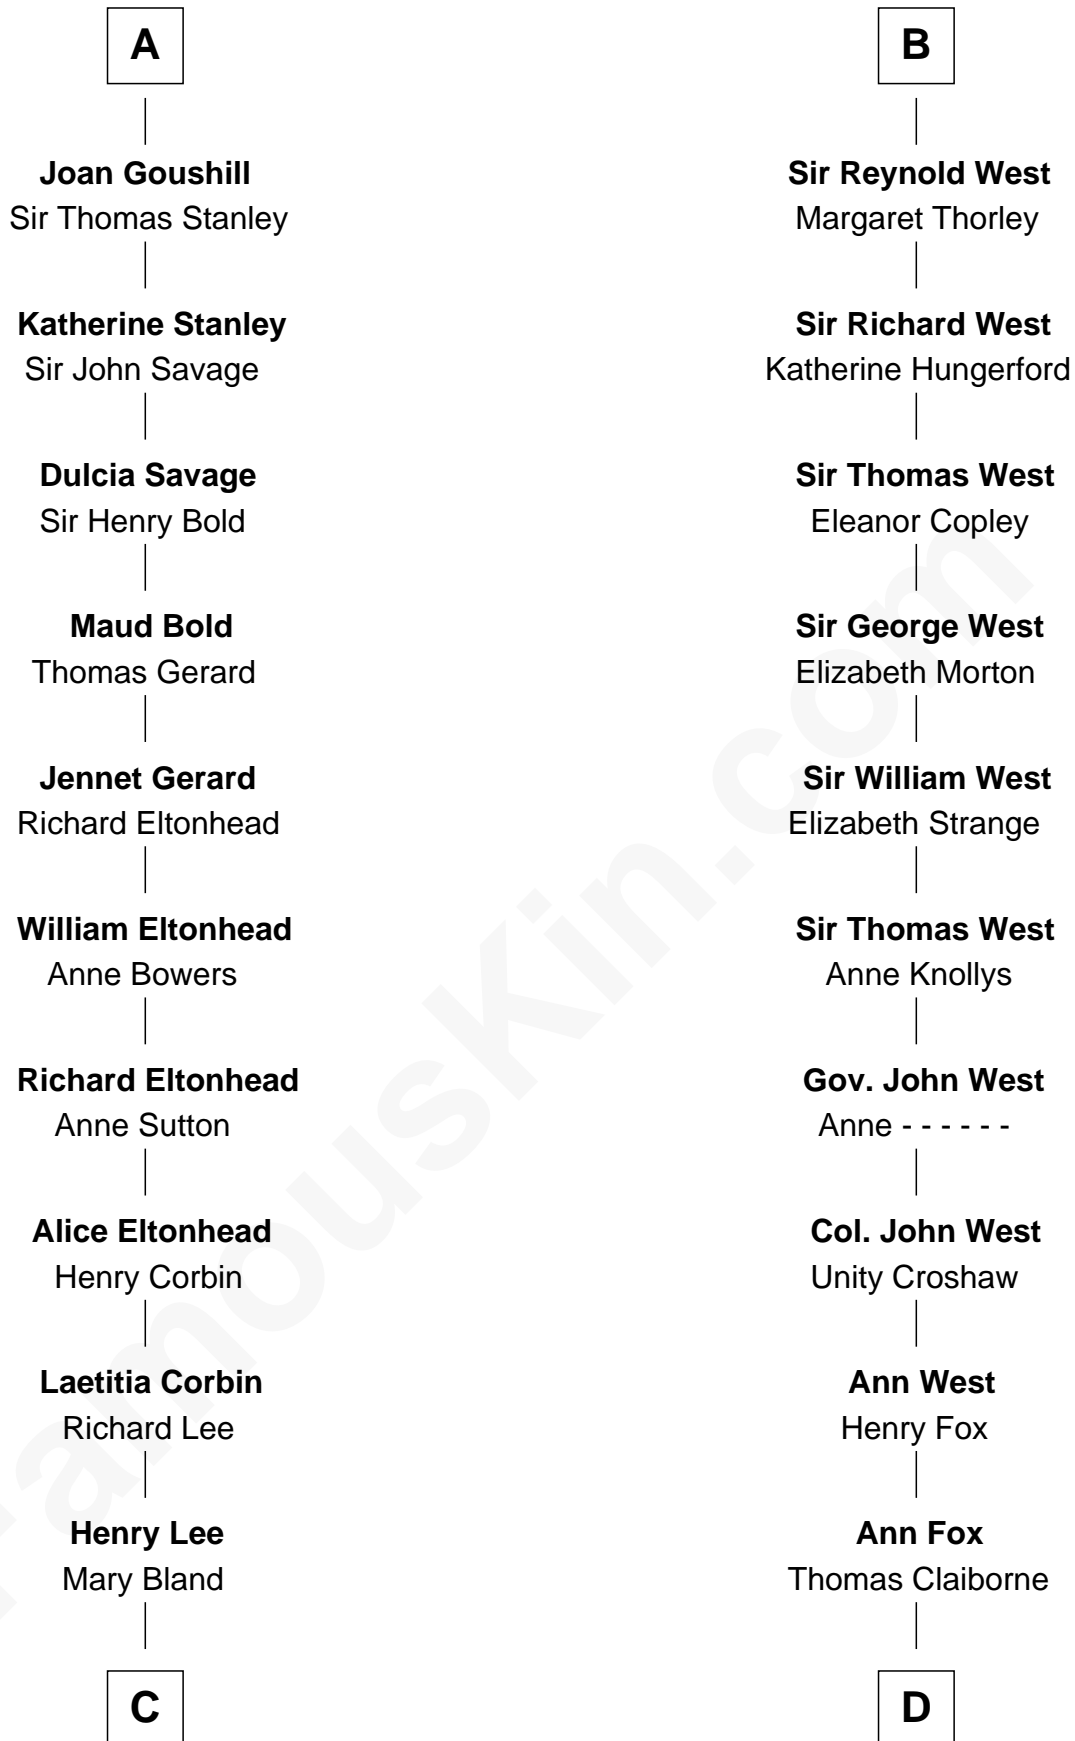

# FamousKin.com Relationship Chart of

**General Robert E. Lee**

*Confederate Army - U.S. Civil War*

19th cousin of

**William C. C. Claiborne**

*1st Governor of Louisiana*

**Henry II, King of England**

Eleanor of Aquitaine

**C**

**Col. Henry Lee**

Lucy Grymes

**Maj. Gen. Henry Lee**

Anne Hill Carter

**General Robert E. Lee**

*Confederate Army - U.S. Civil War*

**D**

**Nathaniel Claiborne**

Jane Cole

**William Claiborne**

Mary Leigh

**William C. C. Claiborne**

*1st Governor of Louisiana*

FamousKin.com