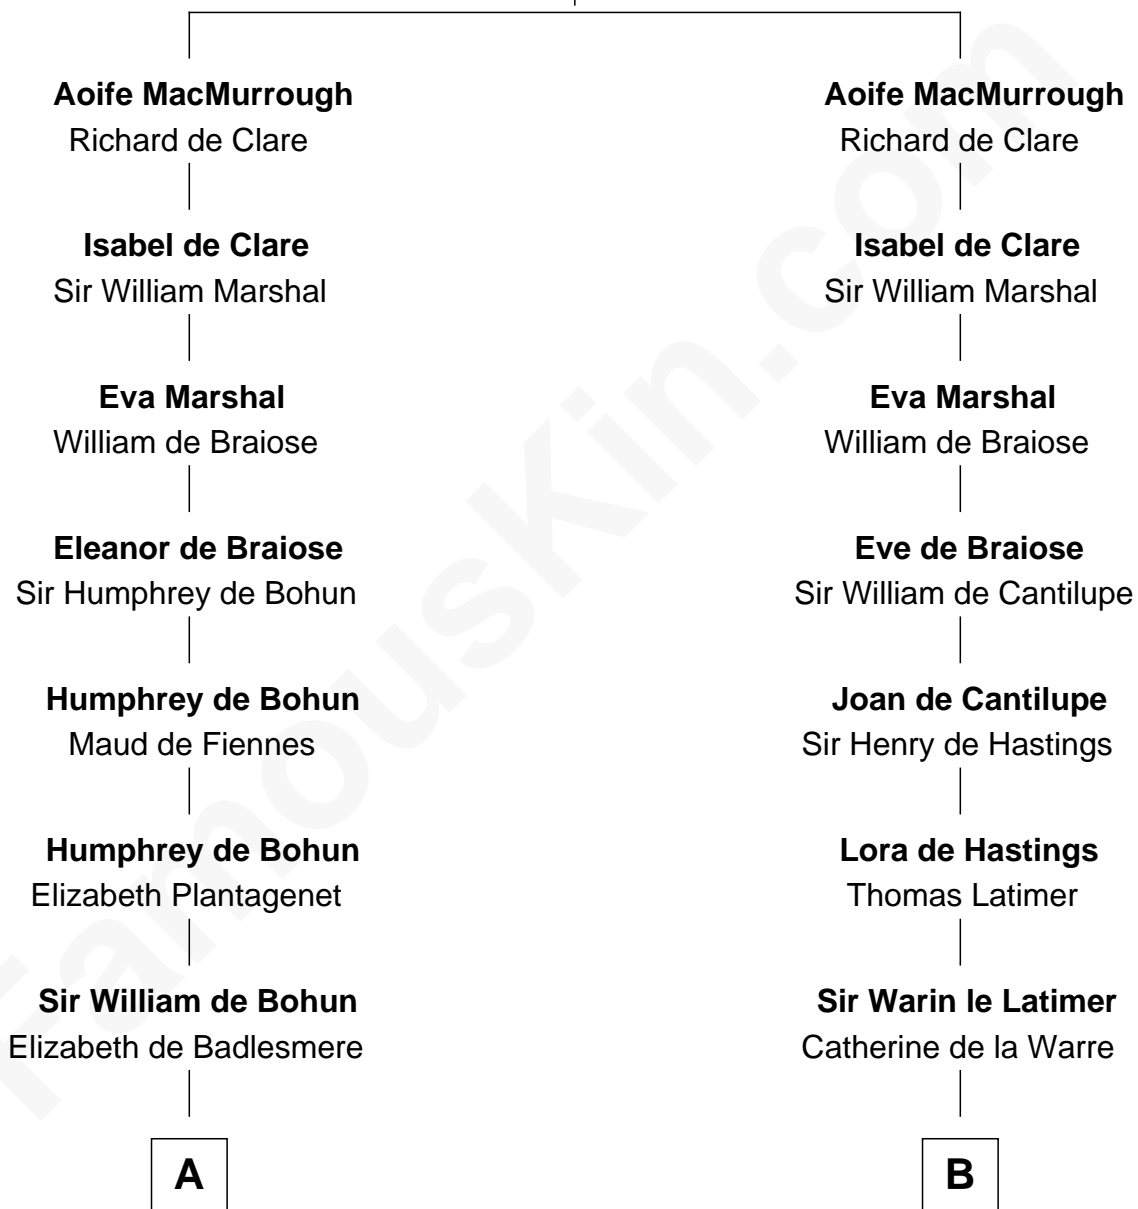

FamousKin.com Relationship Chart of

General Robert E. Lee

Confederate Army - U.S. Civil War

21st cousin of

William C. C. Claiborne

1st Governor of Louisiana

Dermot MacMurrough

Mor O'Toole

C

Laetitia Corbin

Richard Lee

Henry Lee

Mary Bland

Col. Henry Lee

Lucy Grymes

Maj. Gen. Henry Lee