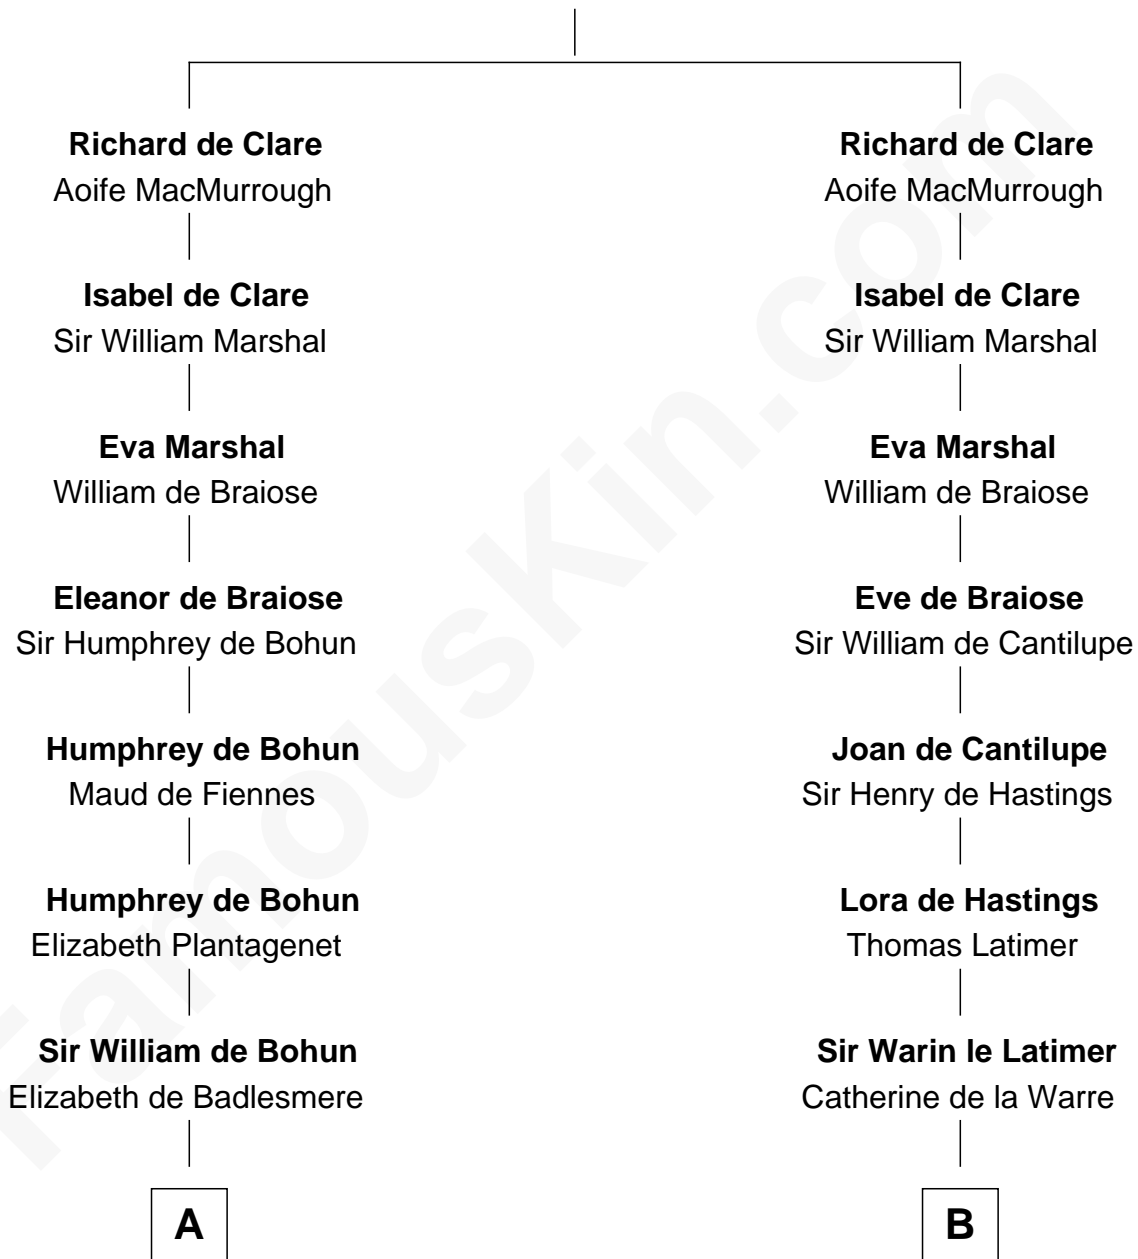

FamousKin.com

Relationship Chart of

General Robert E. Lee

Confederate Army - U.S. Civil War

21st cousin of

William C. C. Claiborne

1st Governor of Louisiana

Gilbert Fitzgilbert de Clare

Isabel de Beaumont

C

Laetitia Corbin

Richard Lee

Henry Lee

Mary Bland

Col. Henry Lee

Lucy Grymes