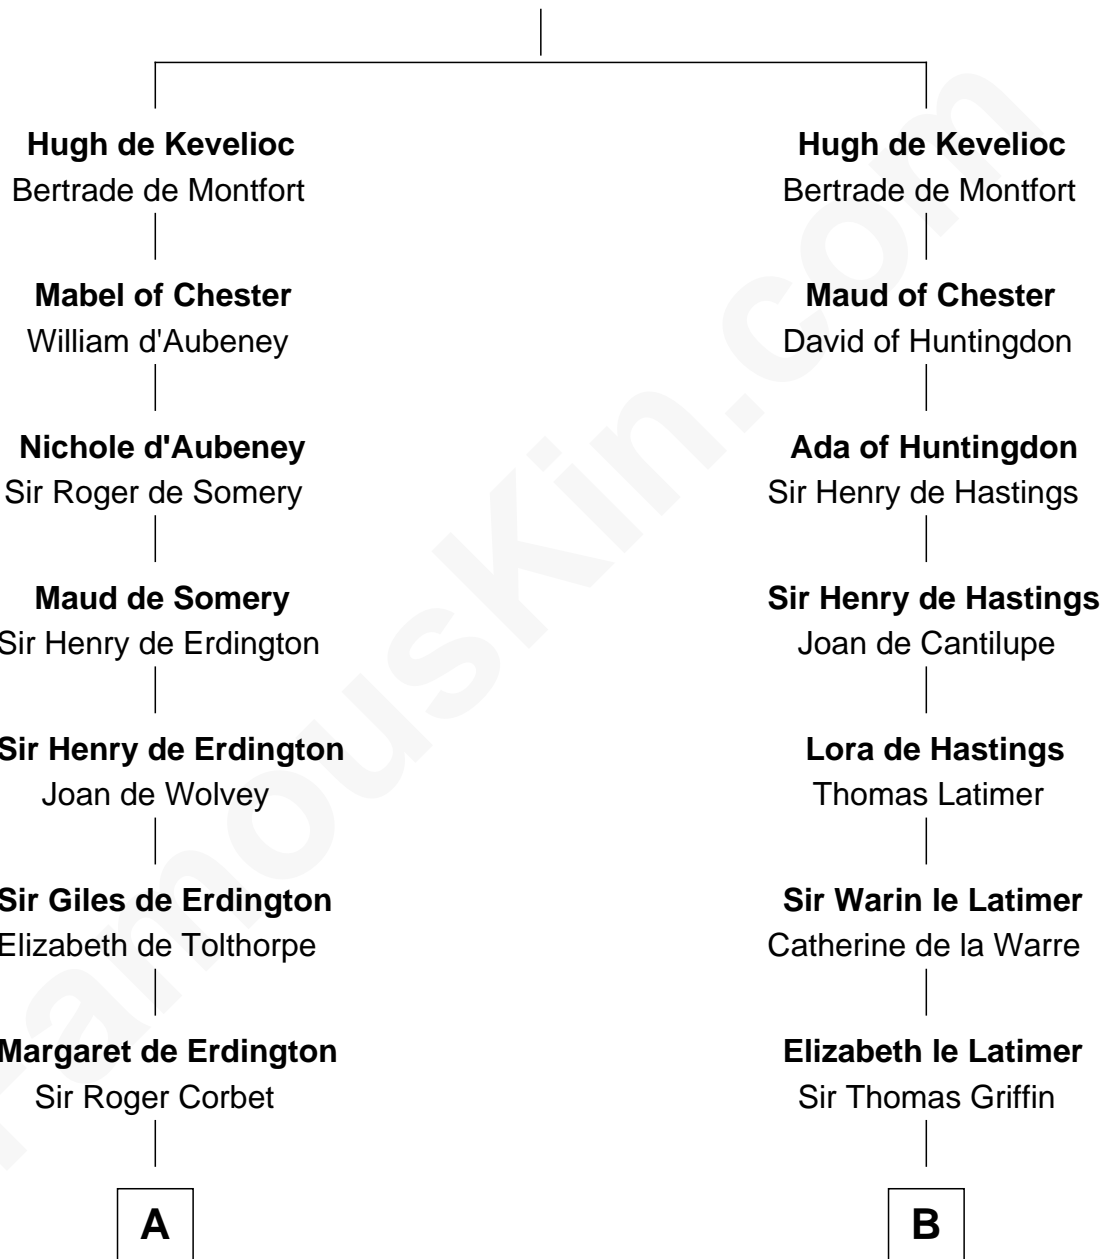

# FamousKin.com Relationship Chart of

**General Robert E. Lee**

*Confederate Army - U.S. Civil War*

20th cousin 1 time removed of

**William C. C. Claiborne**

*1st Governor of Louisiana*

**Sir Ranulf de Gernons**

Maud of Gloucester

**C**

**Laetitia Corbin**

Richard Lee

**Henry Lee**

Mary Bland

**Col. Henry Lee**

Lucy Grymes