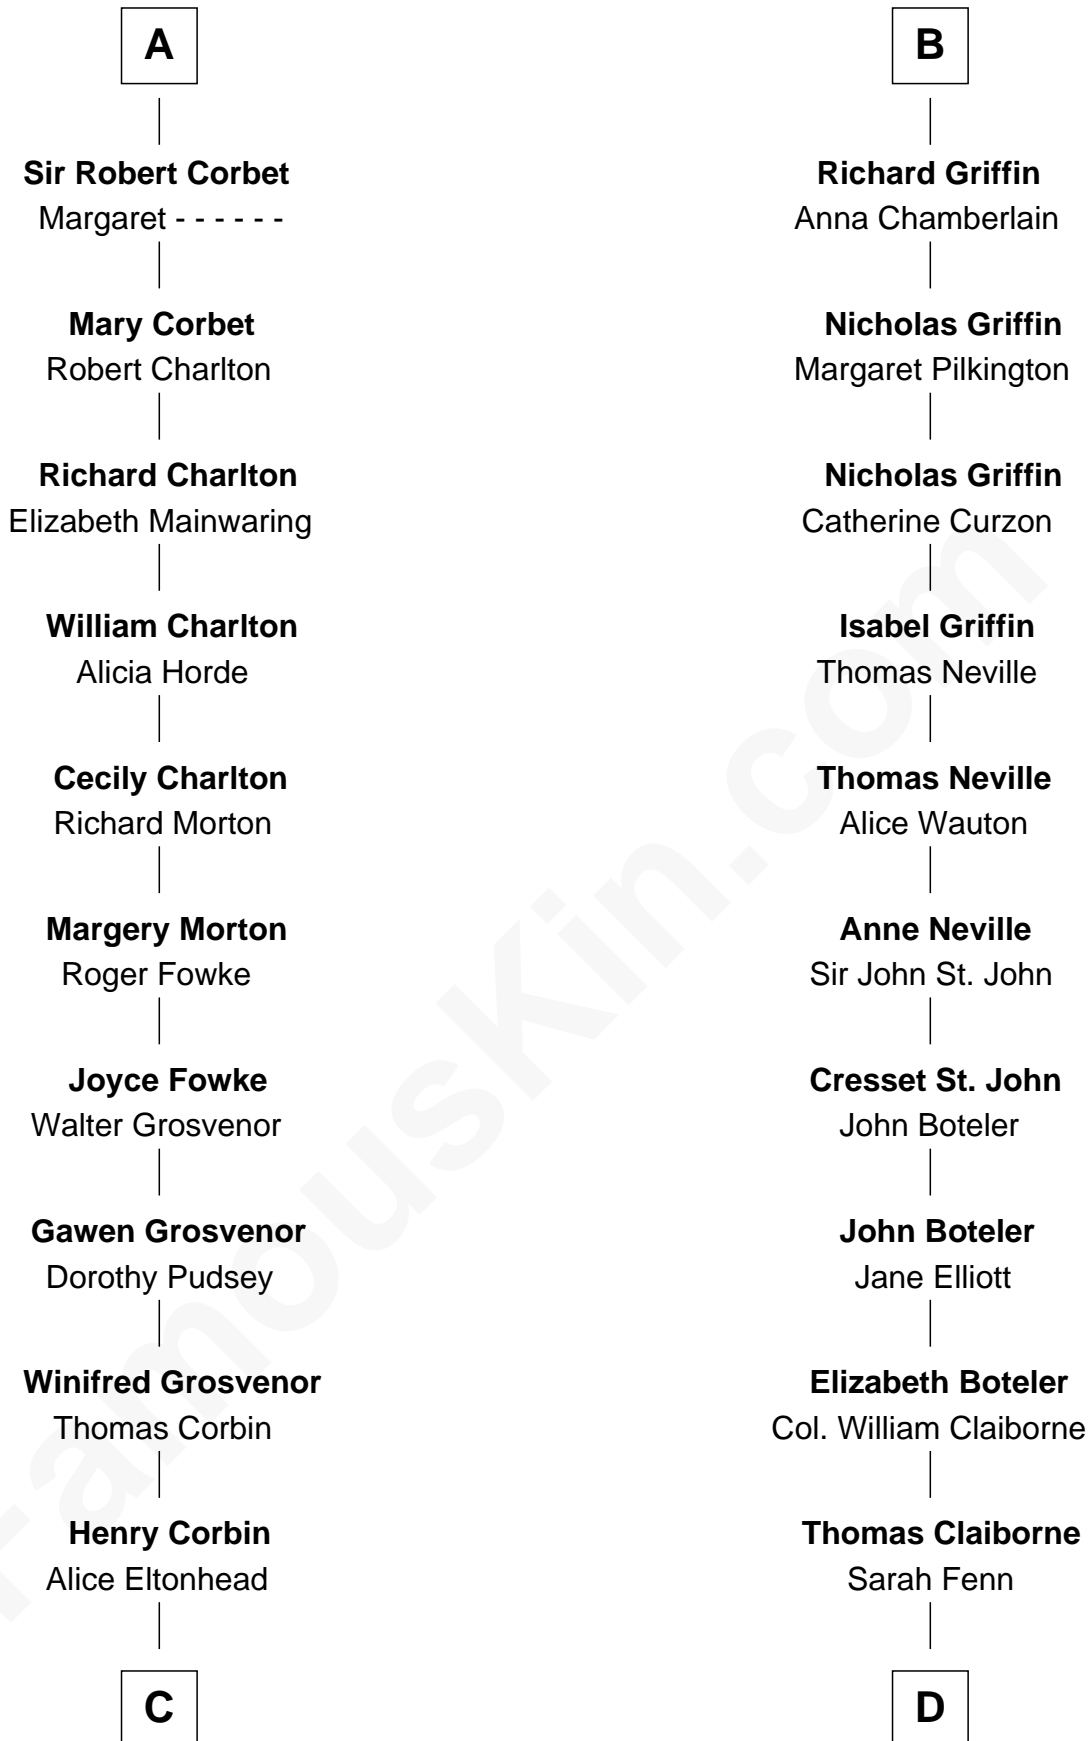

# FamousKin.com Relationship Chart of

**General Robert E. Lee**

*Confederate Army - U.S. Civil War*

20th cousin 1 time removed of

**William C. C. Claiborne**

*1st Governor of Louisiana*

**Sir Ranulf de Gernons**

Maud of Gloucester

**C**

**Laetitia Corbin**

Richard Lee

**Henry Lee**

Mary Bland

**Col. Henry Lee**

Lucy Grymes