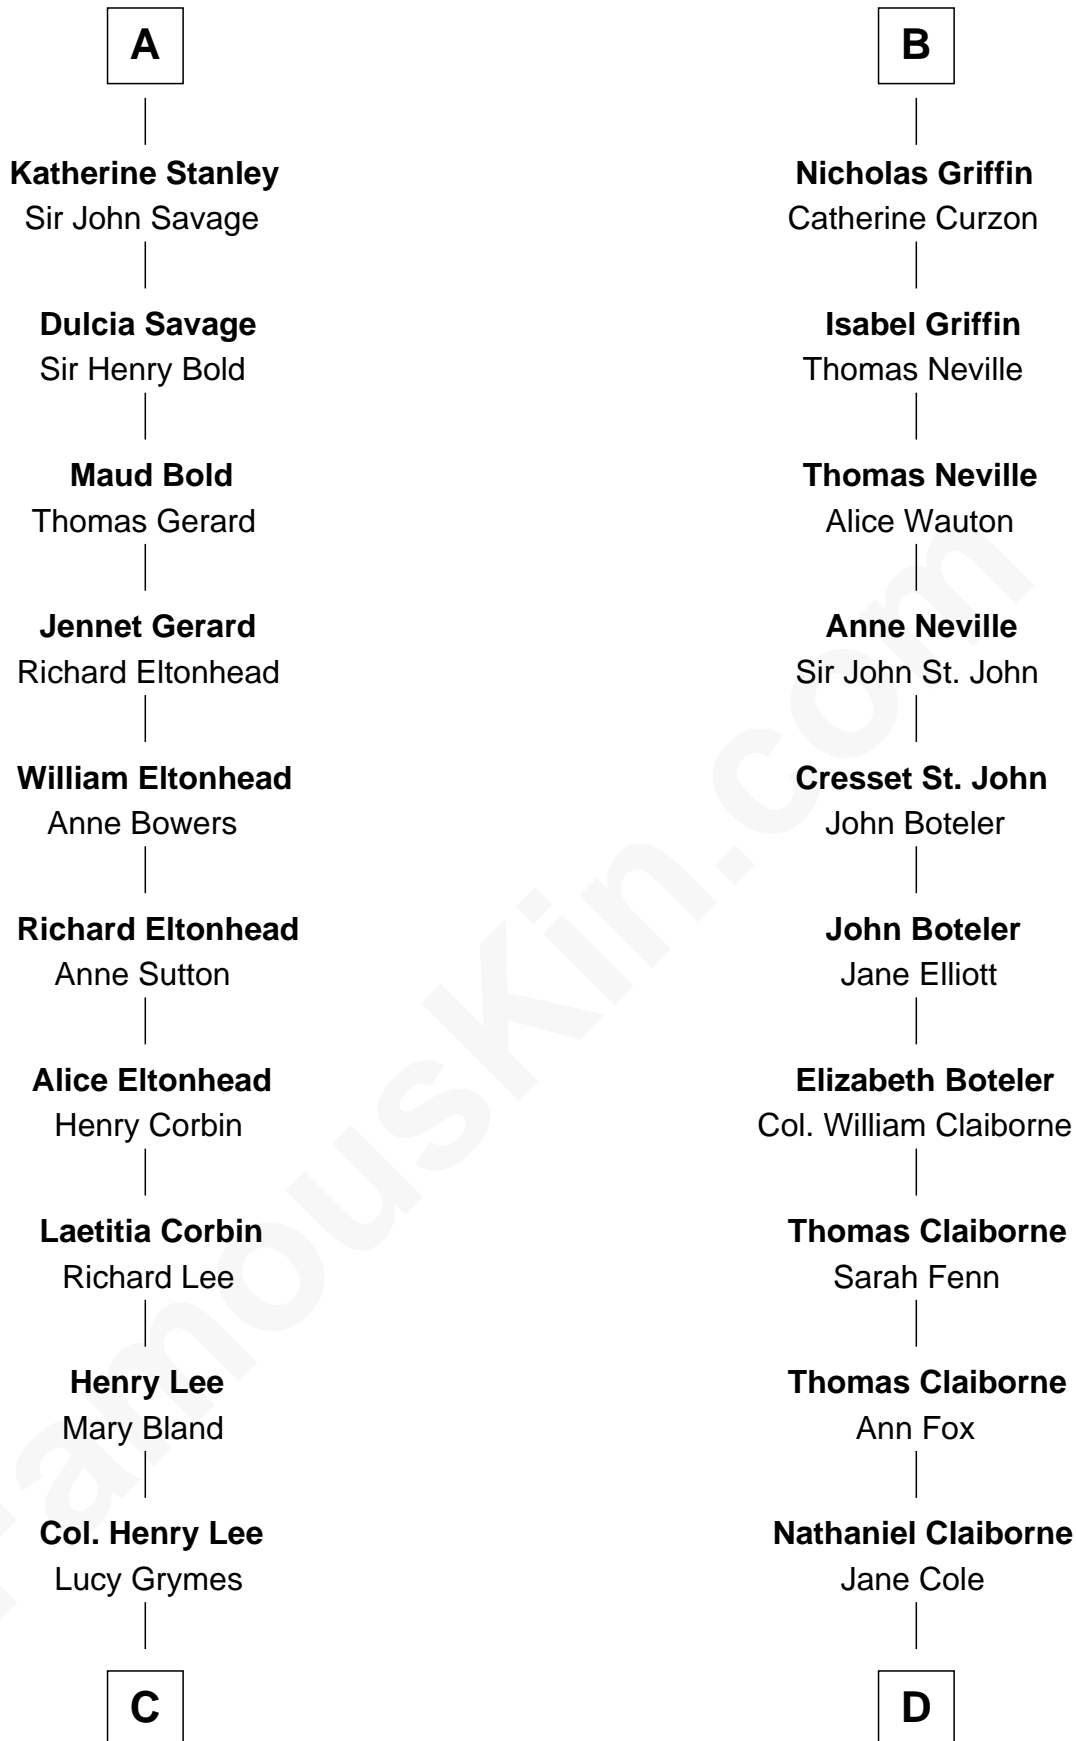

FamousKin.com

Relationship Chart of

General Robert E. Lee

Confederate Army - U.S. Civil War

18th cousin of

William C. C. Claiborne

1st Governor of Louisiana

William de Braiose

Eva Marshal

Eleanor de Braiose
Sir Humphrey de Bohun

Humphrey de Bohun
Maud de Fiennes

Humphrey de Bohun
Elizabeth Plantagenet

Sir William de Bohun
Elizabeth de Badlesmere

Elizabeth de Bohun
Sir Richard Fitzalan

Elizabeth Fitzalan
Sir Robert Goushill

Joan Goushill
Sir Thomas Stanley

A

Eve de Braiose
Sir William de Cantilupe

Joan de Cantilupe
Sir Henry de Hastings

Lora de Hastings
Thomas Latimer

Sir Warin le Latimer
Catherine de la Warre

Elizabeth le Latimer
Sir Thomas Griffin

Richard Griffin
Anna Chamberlain

Nicholas Griffin
Margaret Pilkington

B

C

Maj. Gen. Henry Lee

Anne Hill Carter

General Robert E. Lee