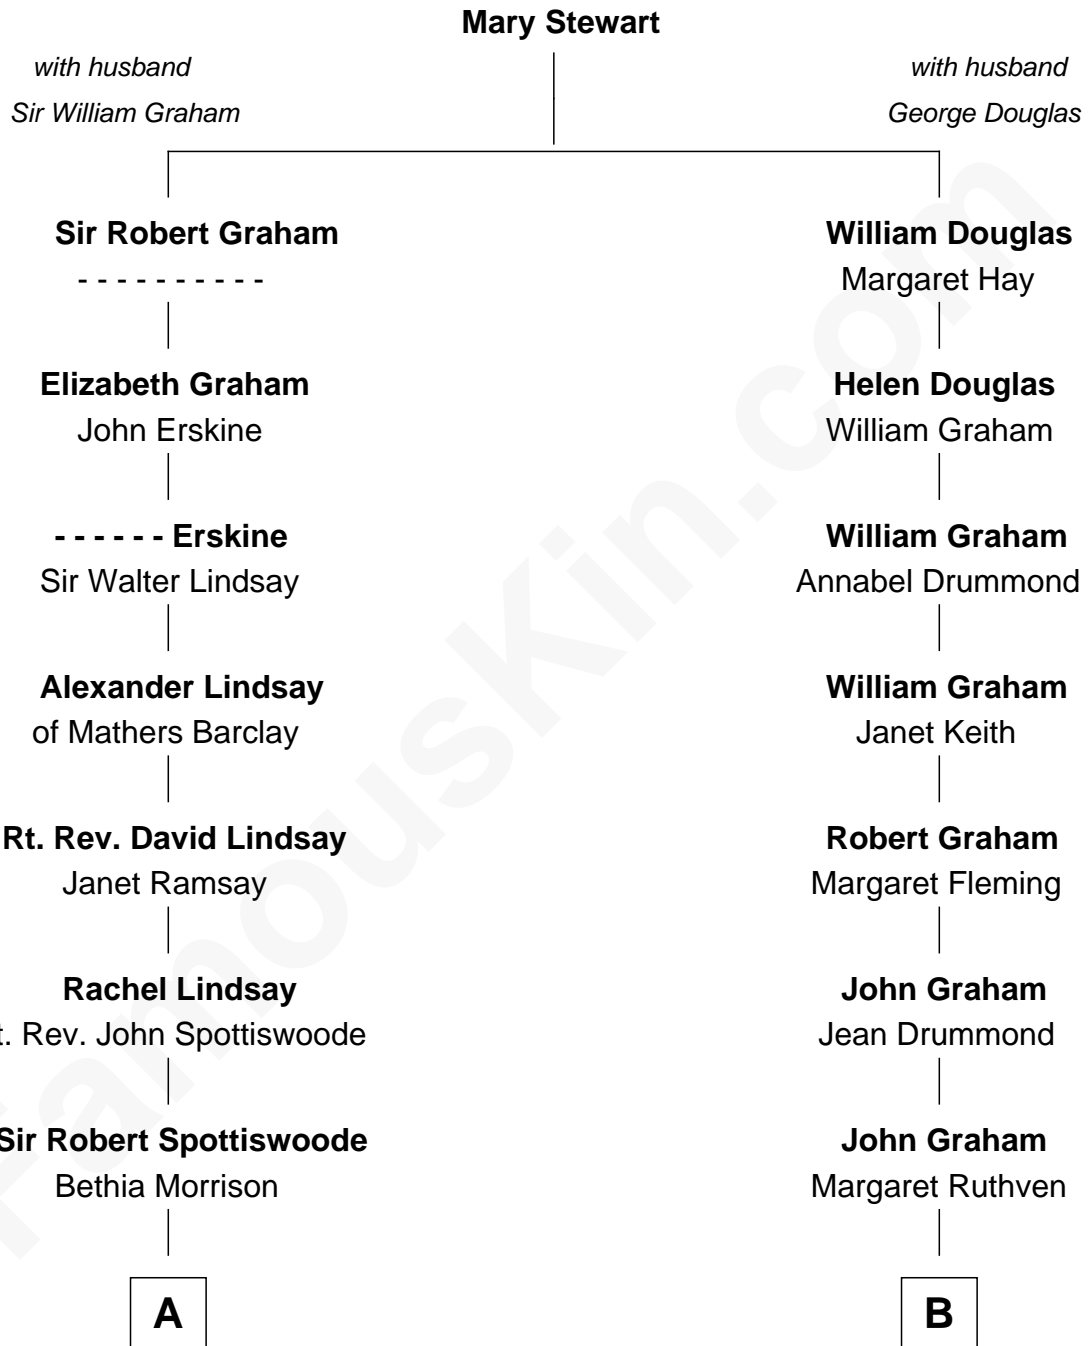

FamousKin.com Relationship Chart of

General Robert E. Lee

Confederate Army - U.S. Civil War

12th cousin 6 times removed of

Howard Dean

79th Governor of Vermont

C

Andrea Belden Maitland

Howard Brush Dean

Howard Dean

79th Governor of Vermont

FamousKin.com