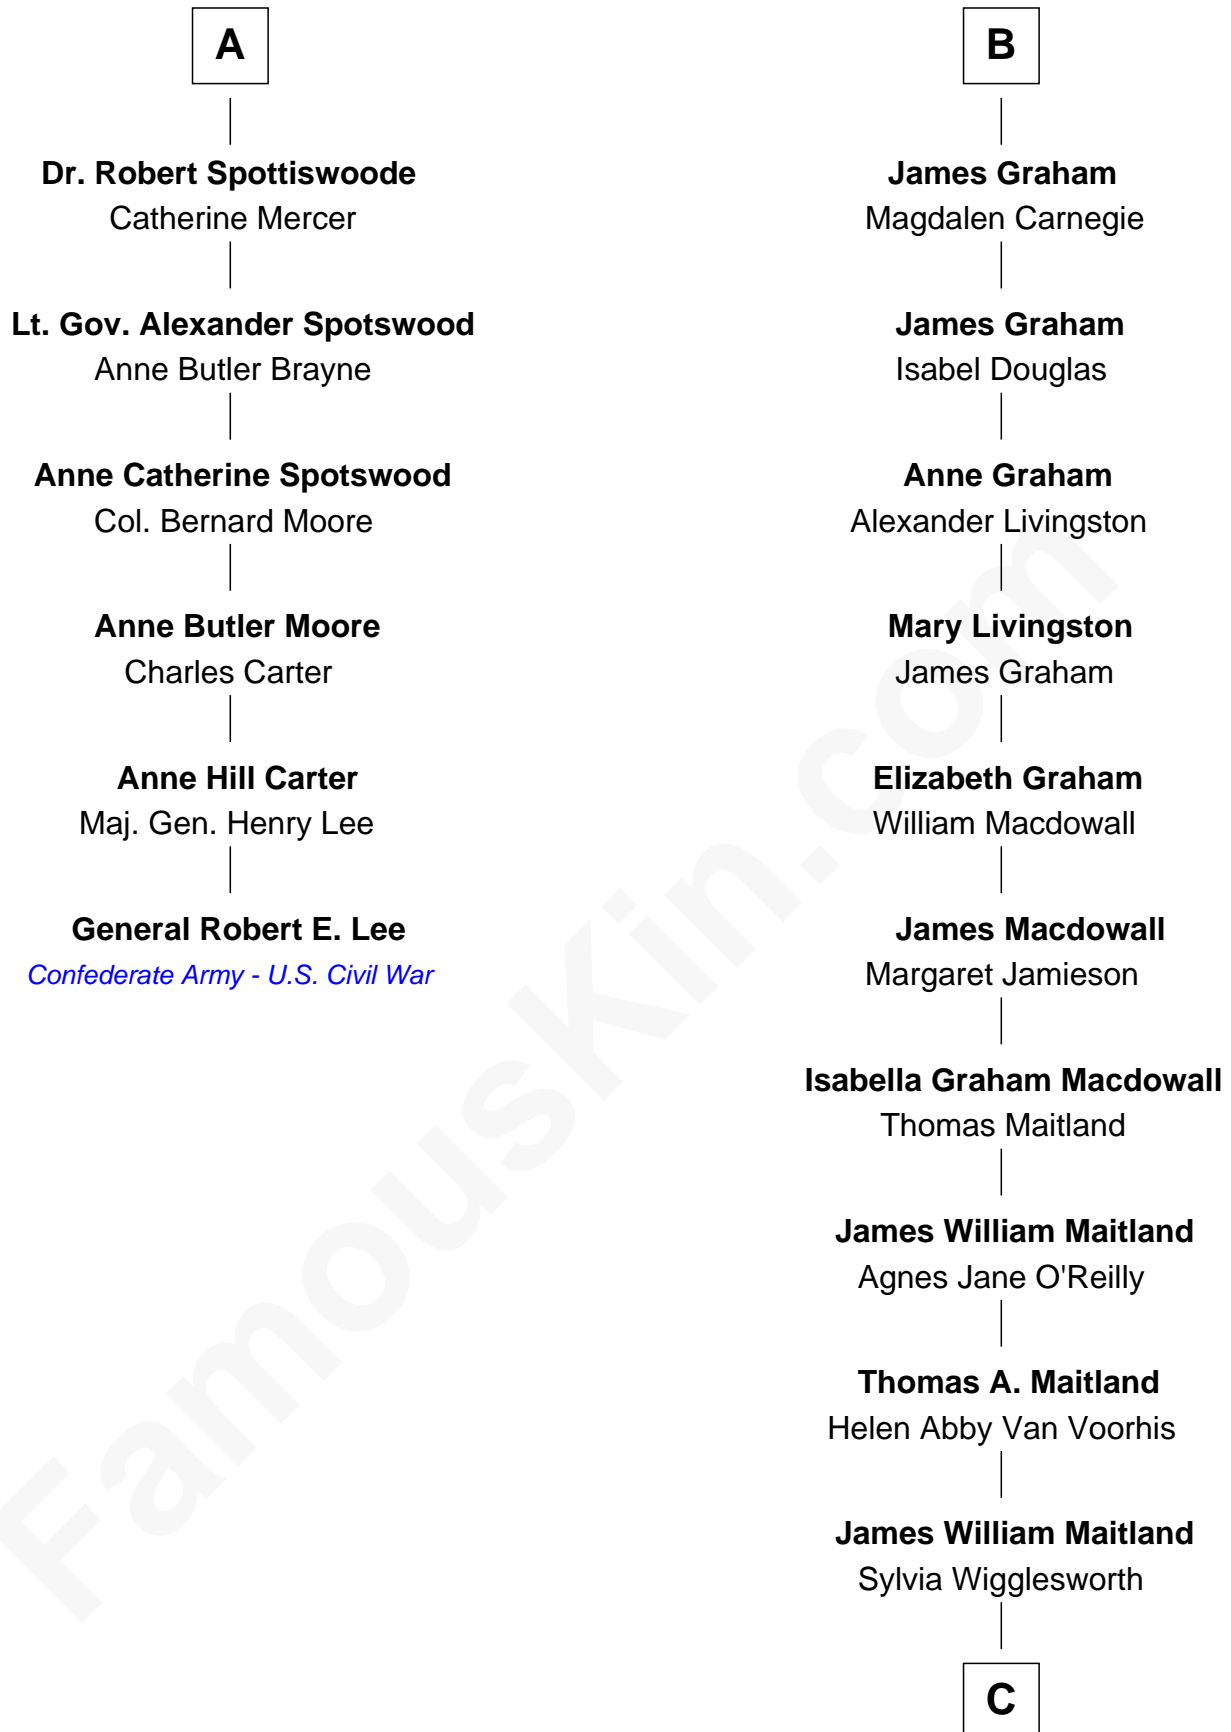

FamousKin.com Relationship Chart of

General Robert E. Lee

Confederate Army - U.S. Civil War

12th cousin 6 times removed of

Howard Dean

79th Governor of Vermont

C

Andrea Belden Maitland

Howard Brush Dean

Howard Dean

79th Governor of Vermont

FamousKin.com