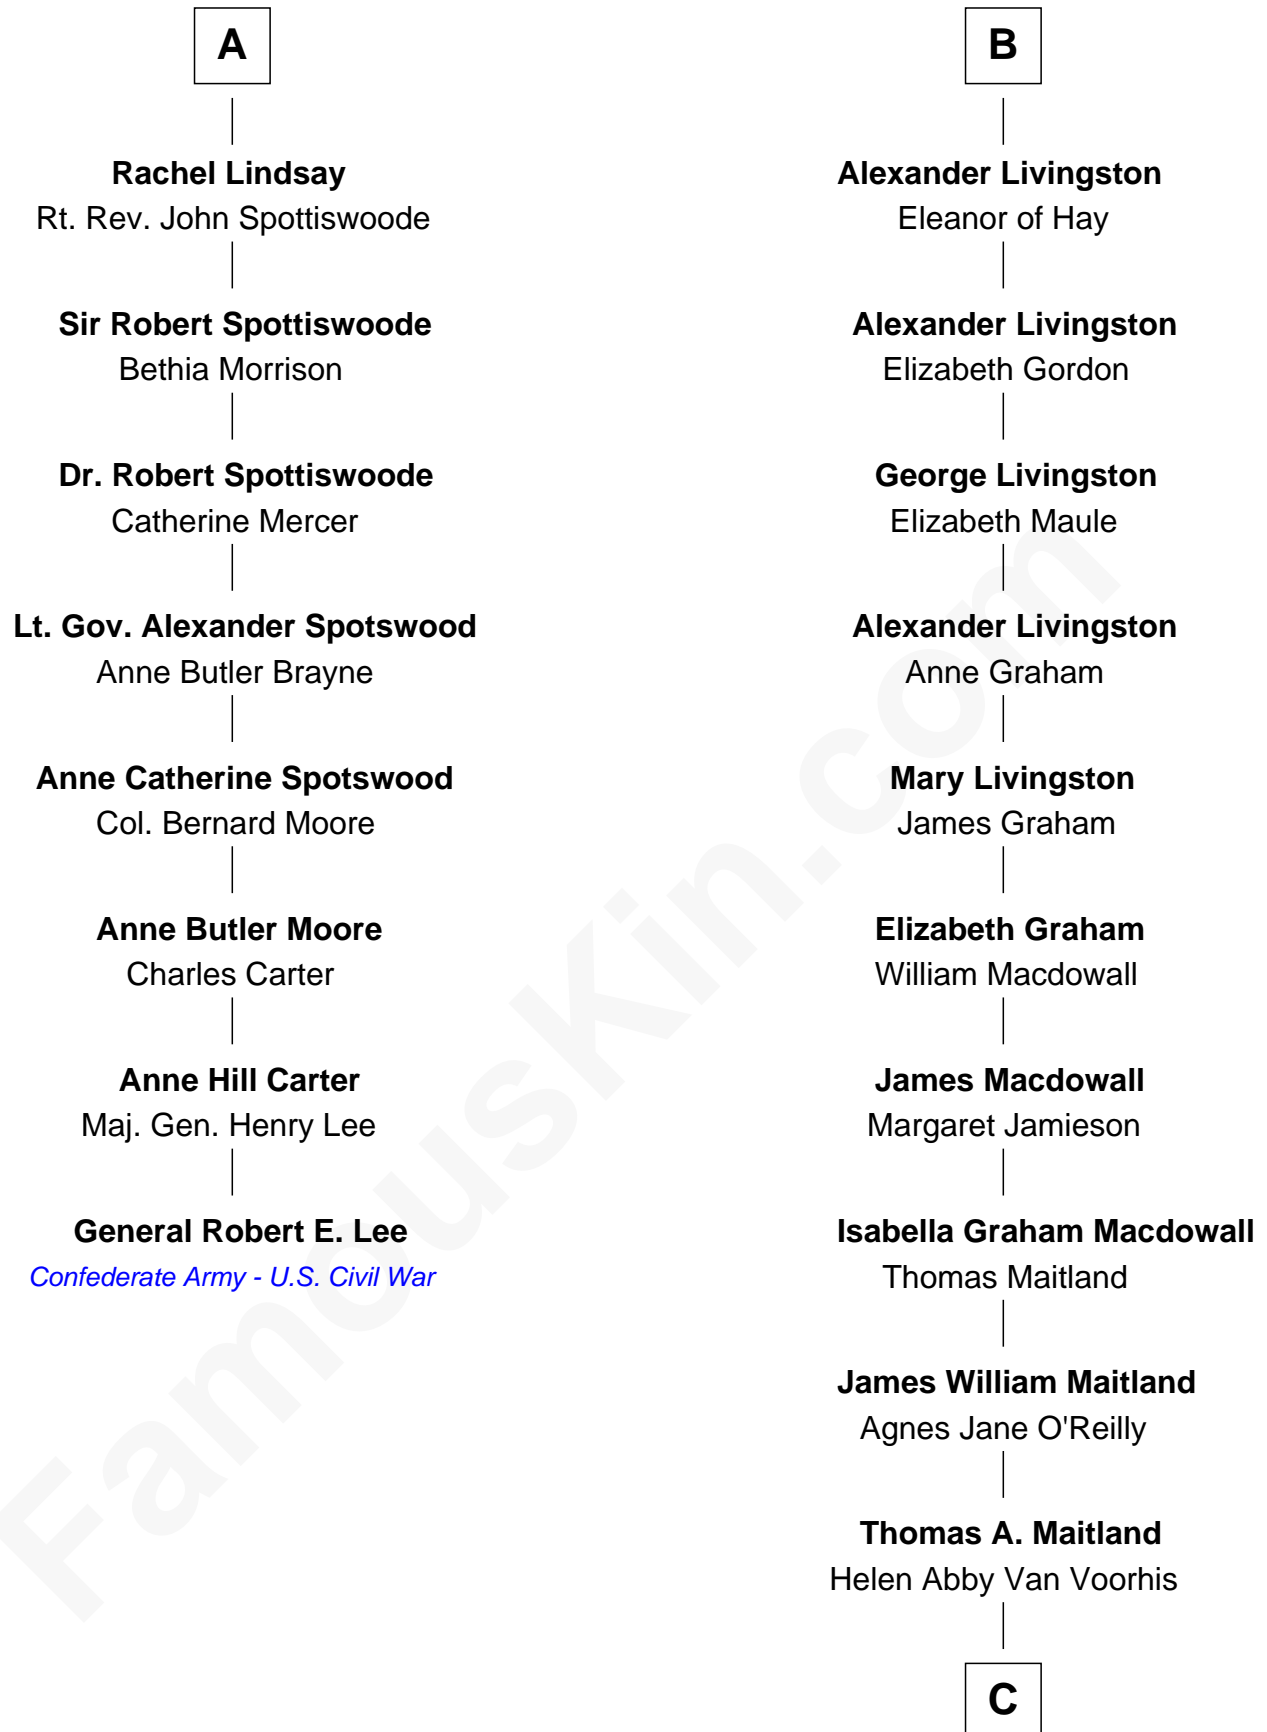

Marjory - - - - -

**Sir David Lindsay**

Marjory Ogilvie

**Sir Alexander Lindsay**

Margaret Dunbar

**Elizabeth Lindsay**

John Drummond

**Euphame Drummond**

John Fleming

**Malcolm Fleming**

Janet Stewart

**Agnes Fleming**

William Livingston

**B**

C

James William Maitland

Sylvia Wigglesworth

Andrea Belden Maitland

Howard Brush Dean

Howard Dean

*79th Governor of Vermont*

FamousKin.com