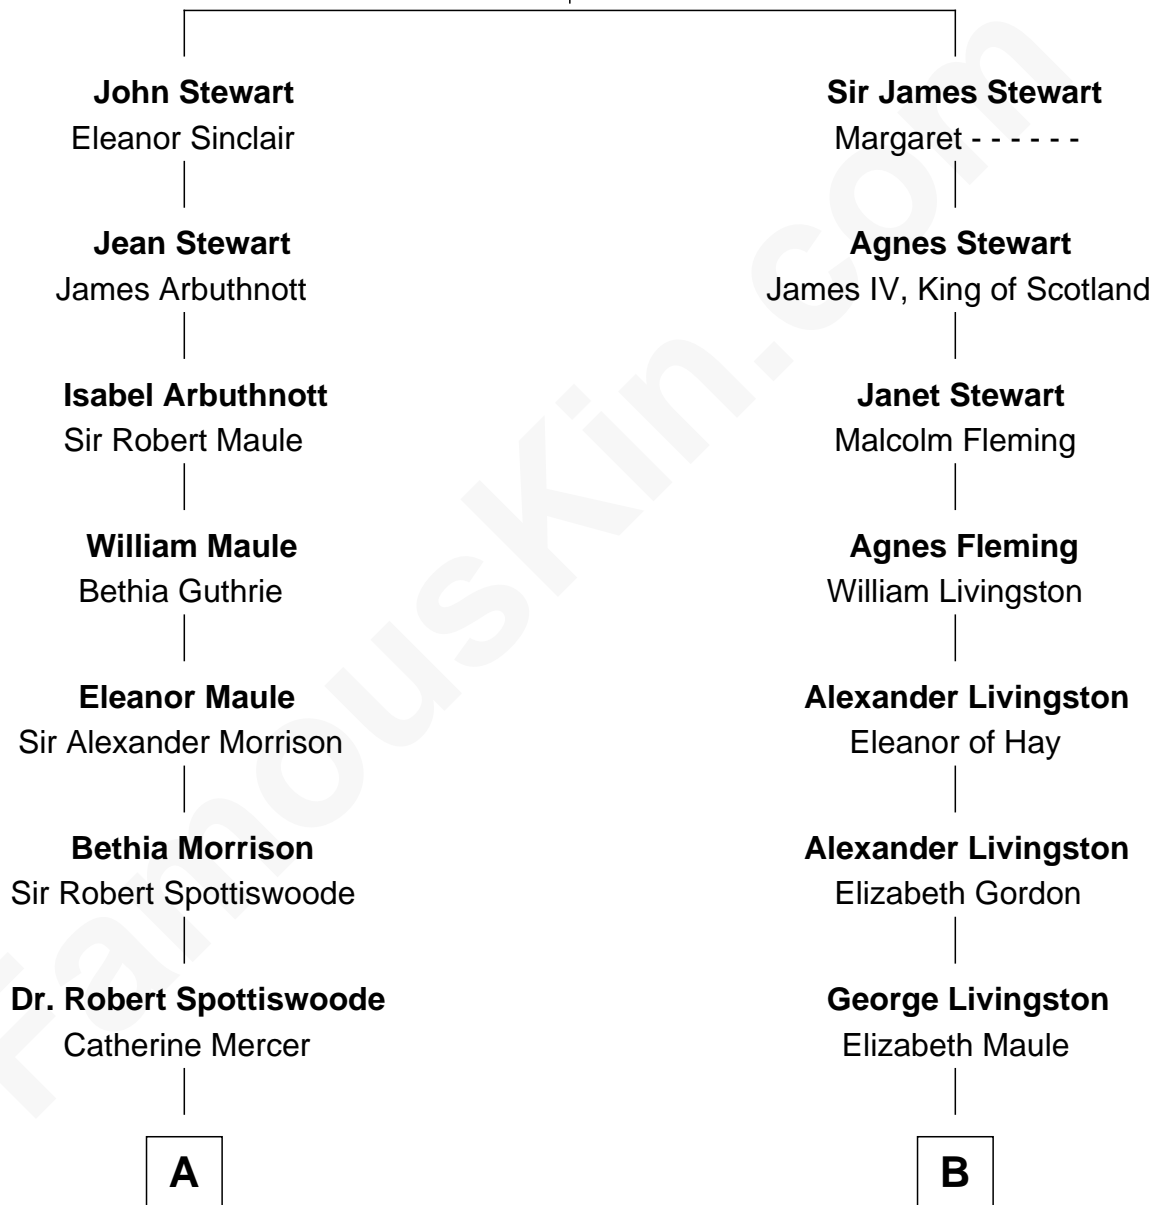

# FamousKin.com Relationship Chart of

**General Robert E. Lee**

*Confederate Army - U.S. Civil War*

11th cousin 5 times removed of

**Howard Dean**

*79th Governor of Vermont*

**Sir James Stewart**

Joan Beaufort

**A**

**Lt. Gov. Alexander Spotswood**

Anne Butler Brayne

**Anne Catherine Spotswood**

Col. Bernard Moore

**Anne Butler Moore**

Charles Carter

**Anne Hill Carter**