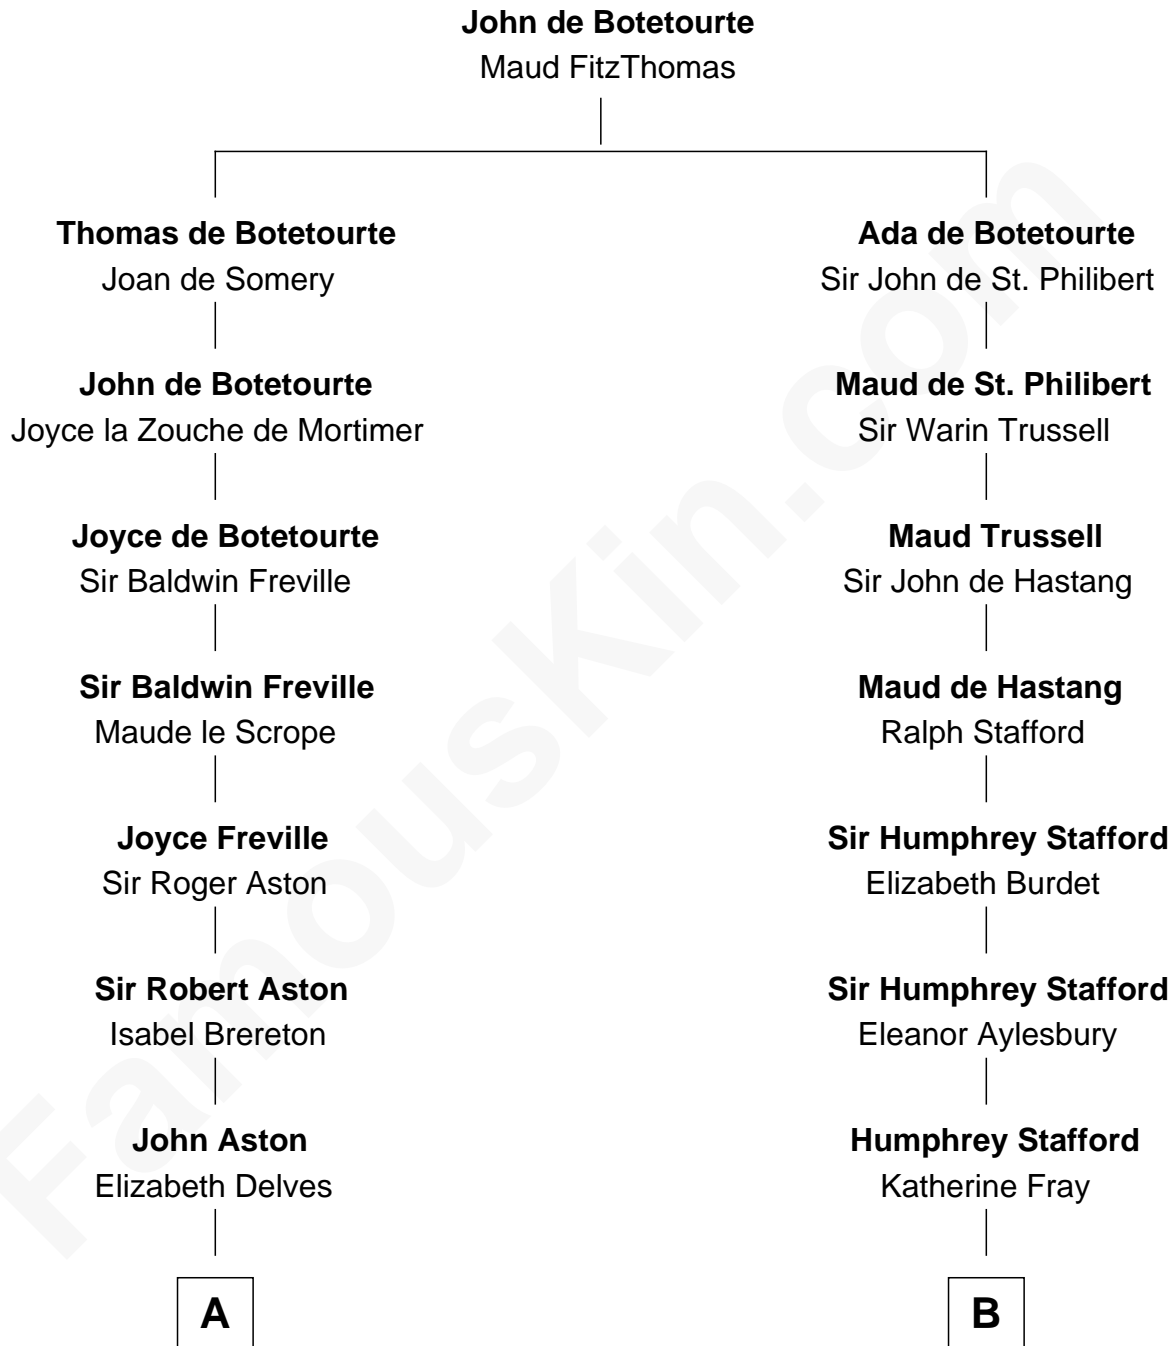

FamousKin.com Relationship Chart of

General Robert E. Lee

Confederate Army - U.S. Civil War

19th cousin 2 times removed of

Richard Nixon

37th U.S. President

C

Col. Henry Lee

Lucy Grymes

Maj. Gen. Henry Lee

Anne Hill Carter

General Robert E. Lee

Confederate Army - U.S. Civil War

D

Jacob Burdg

Miriam Matthews

Oliver Burdg

Jane M. Hemingway

Almira Park Burdg

Franklin Milhous

Hannah Milhous

Francis Anthony Nixon

Richard Nixon

37th U.S. President