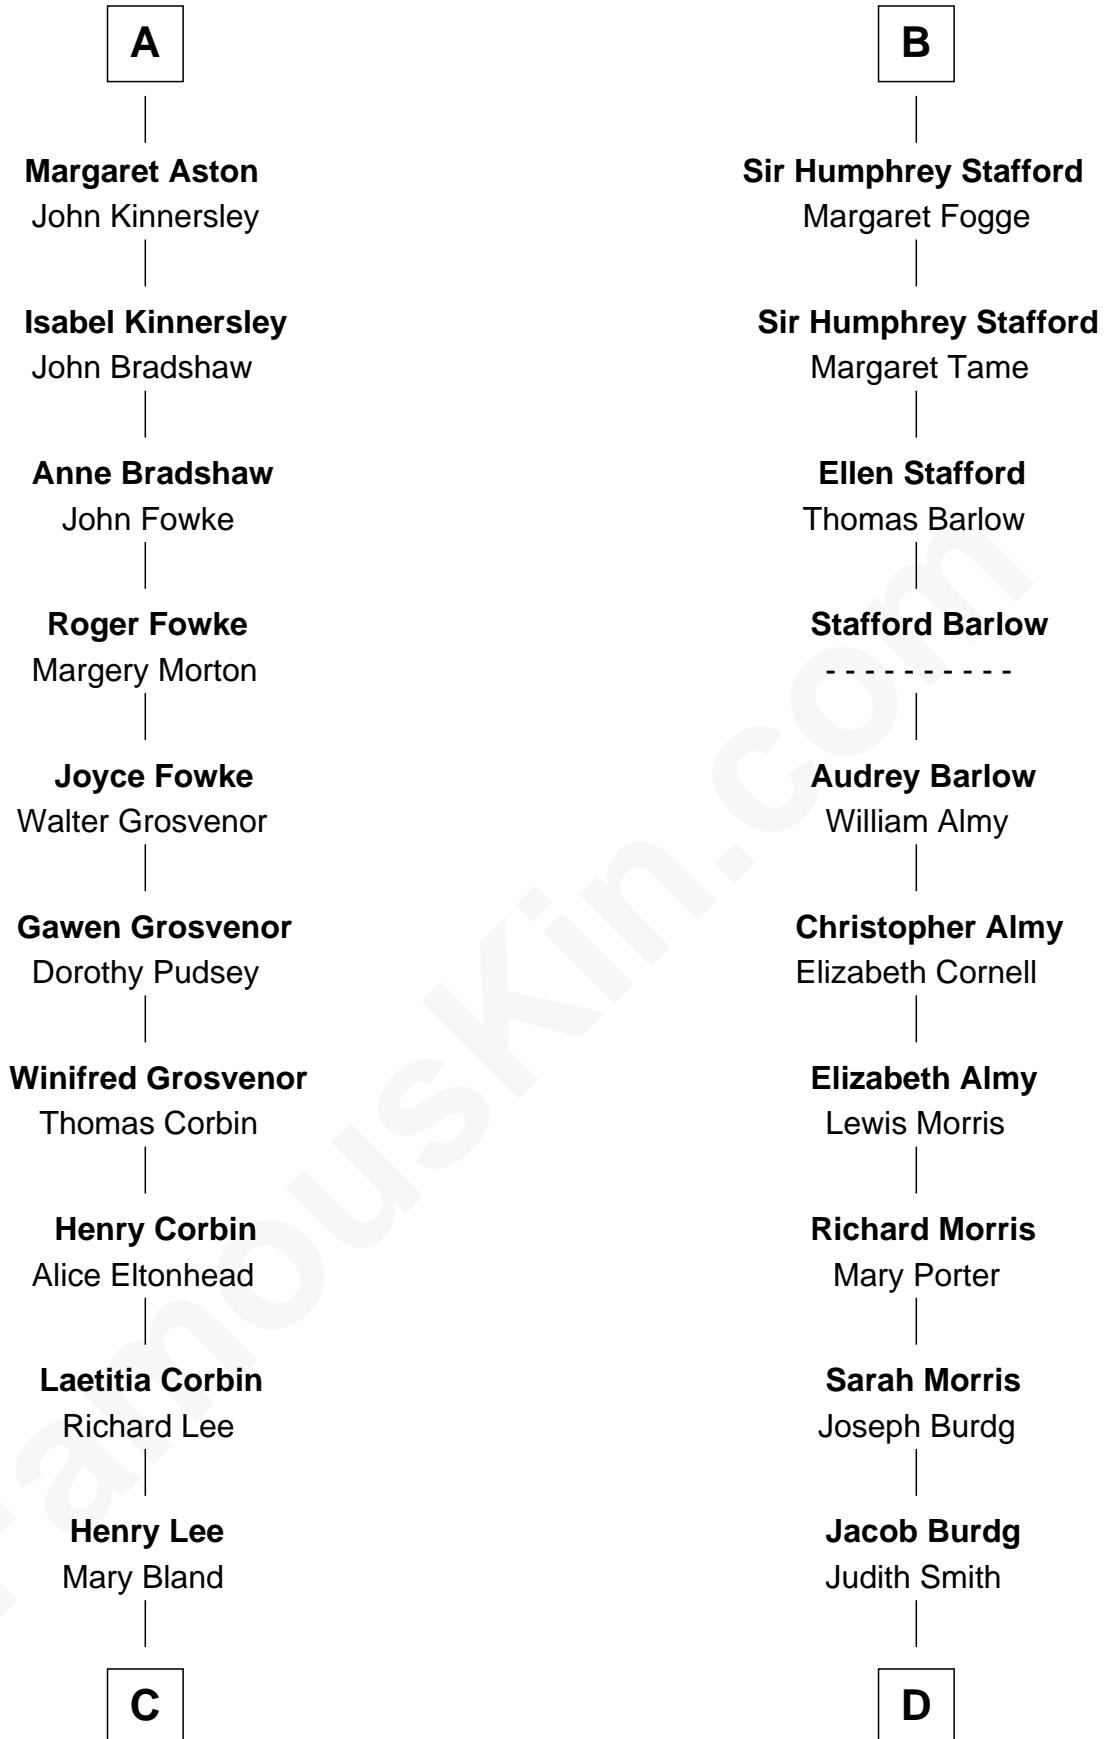

FamousKin.com Relationship Chart of

General Robert E. Lee

Confederate Army - U.S. Civil War

19th cousin 2 times removed of

Richard Nixon

37th U.S. President

C

Col. Henry Lee

Lucy Grymes

Maj. Gen. Henry Lee

Anne Hill Carter

General Robert E. Lee

Confederate Army - U.S. Civil War

D

Jacob Burdg

Miriam Matthews

Oliver Burdg

Jane M. Hemingway

Almira Park Burdg

Franklin Milhous

Hannah Milhous

Francis Anthony Nixon

Richard Nixon

37th U.S. President