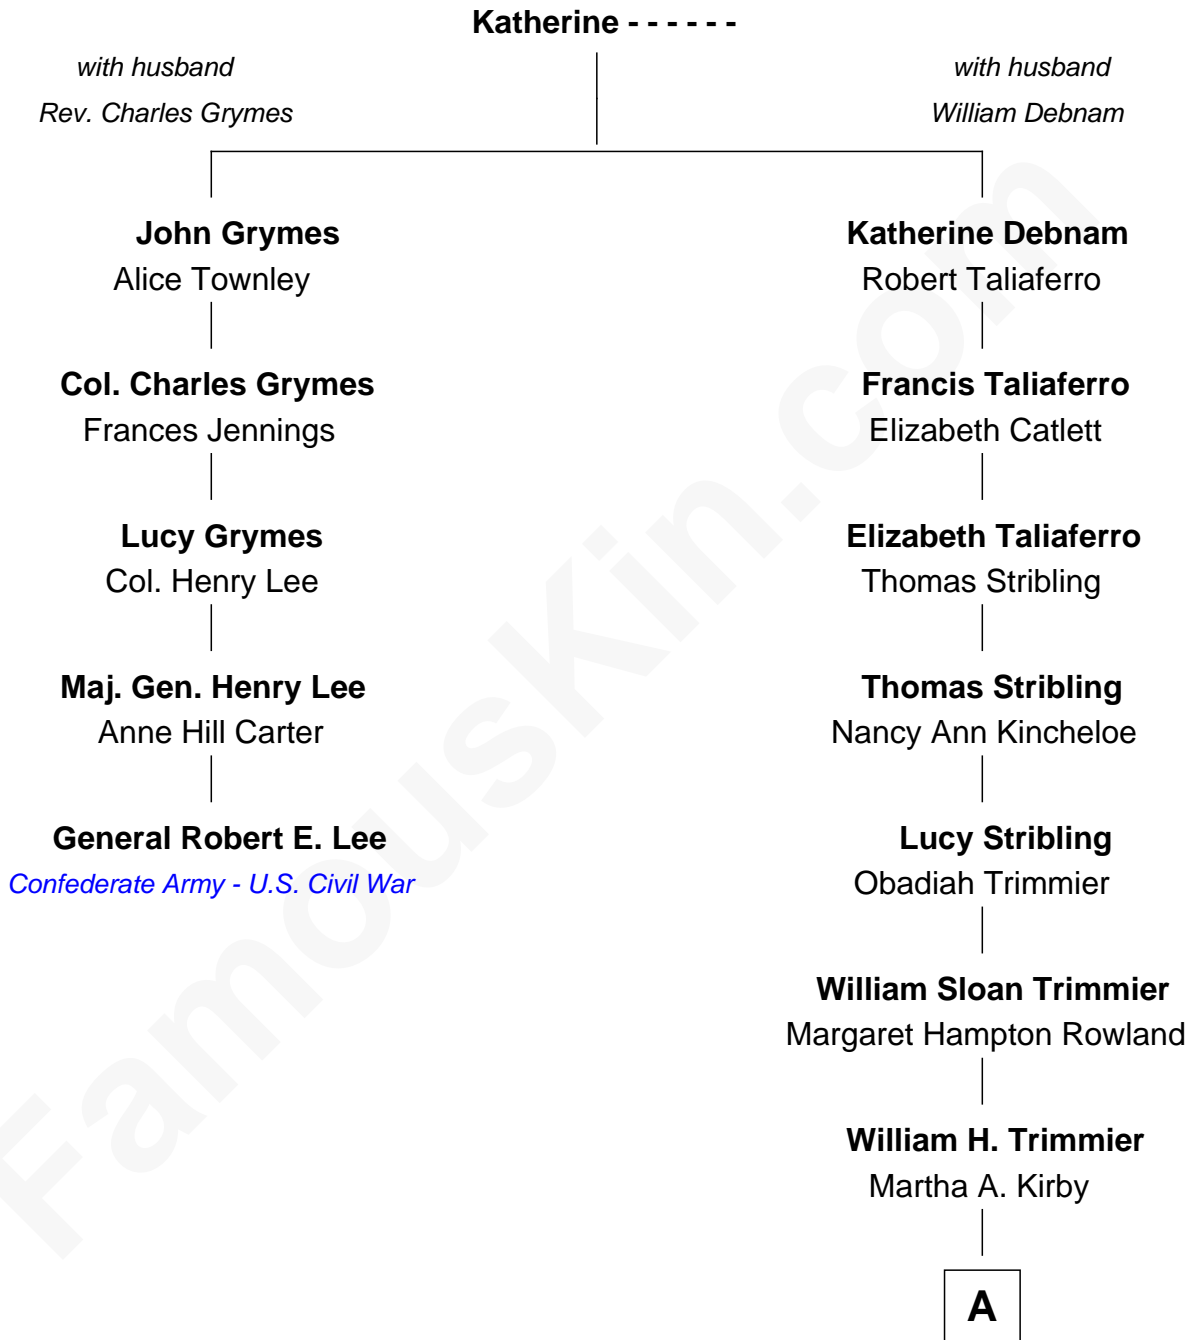

FamousKin.com Relationship Chart of

General Robert E. Lee

Confederate Army - U.S. Civil War

4th cousin 6 times removed of

Joanne Woodward

Movie Actress

A

James W. Trimmier

Virginia P. Shelton

James Lloyd Trimmier

Eleanor Gasque Gignilliat

Elinor Gasque Trimmier

Wade Woodward

Joanne Woodward

Movie Actress

FamousKin.com