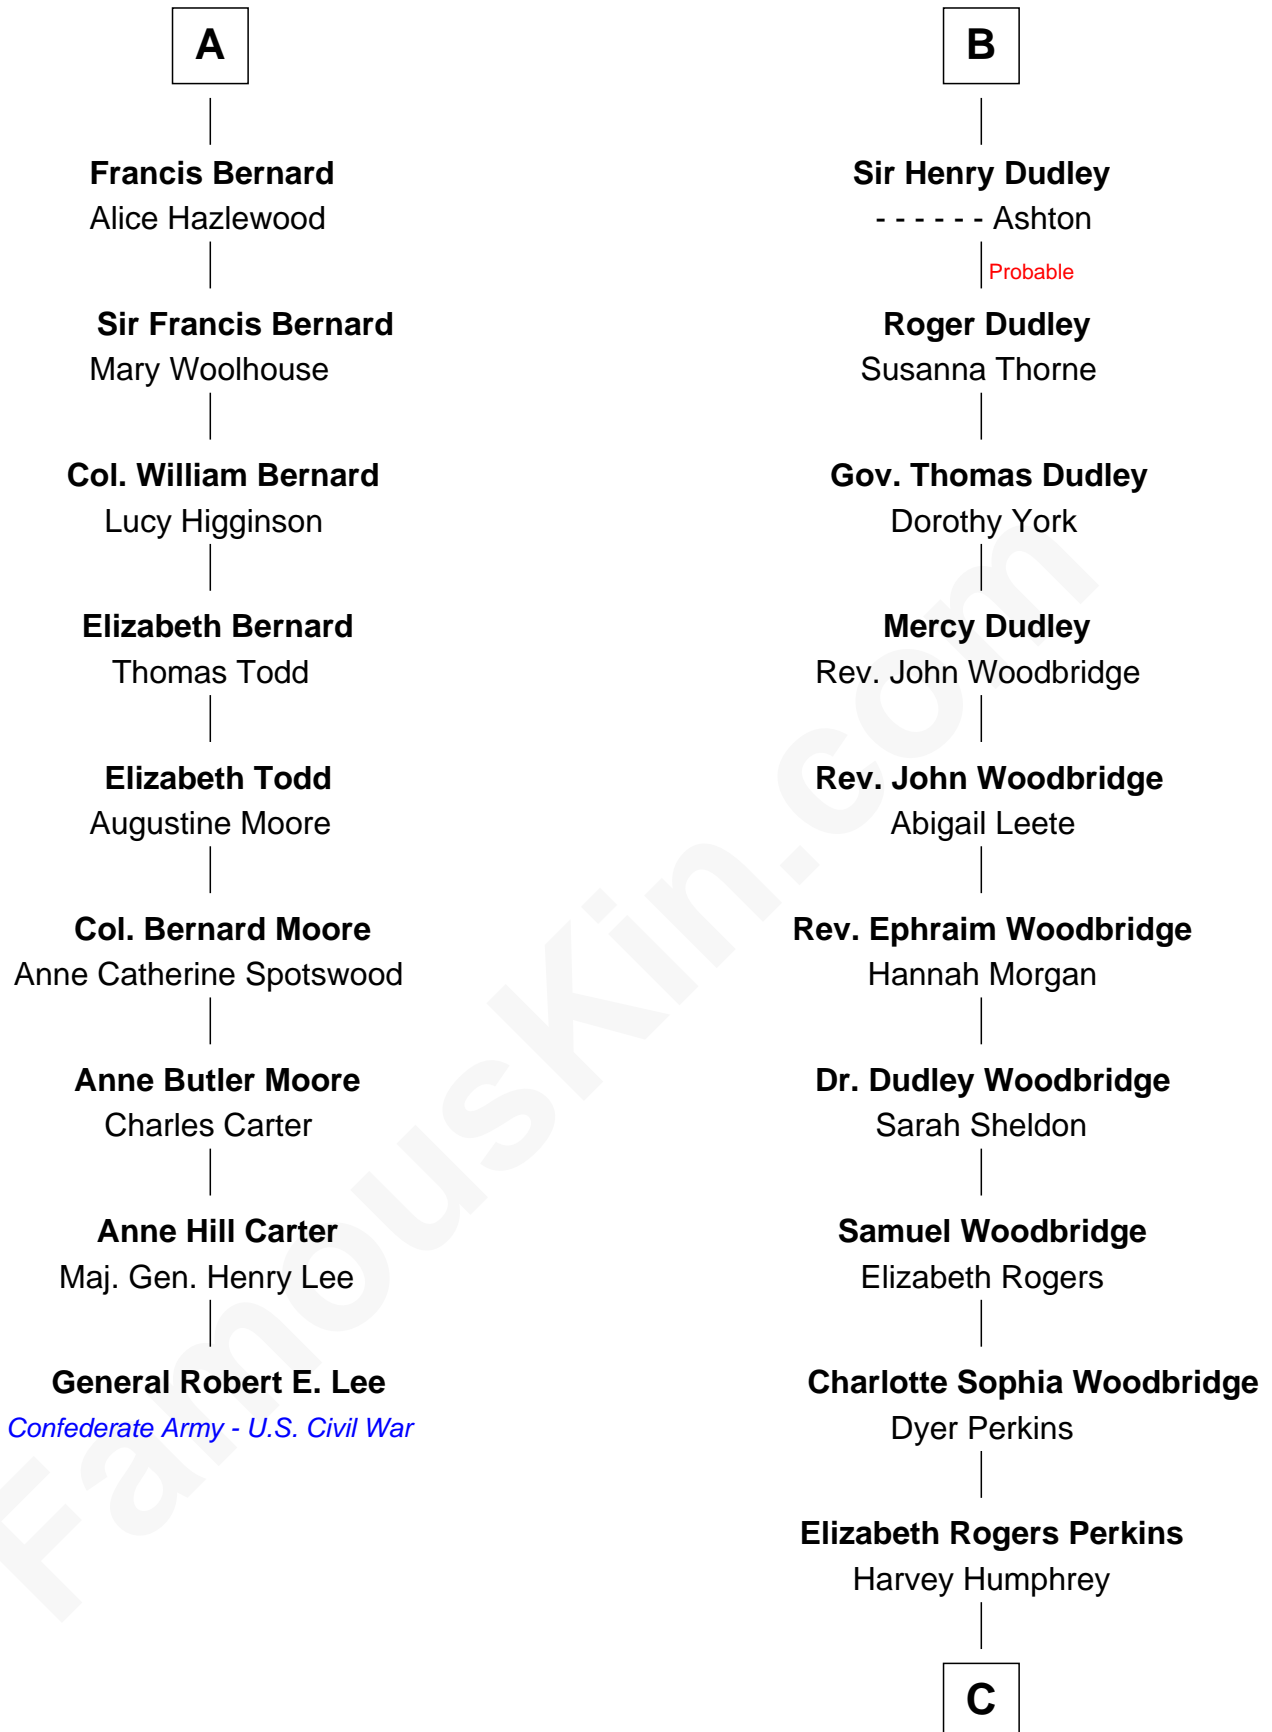

FamousKin.com Relationship Chart of

General Robert E. Lee

Confederate Army - U.S. Civil War

15th cousin 4 times removed of

Humphrey Bogart

Movie Actor

Sir William de Ros
Margery de Badlesmere

C