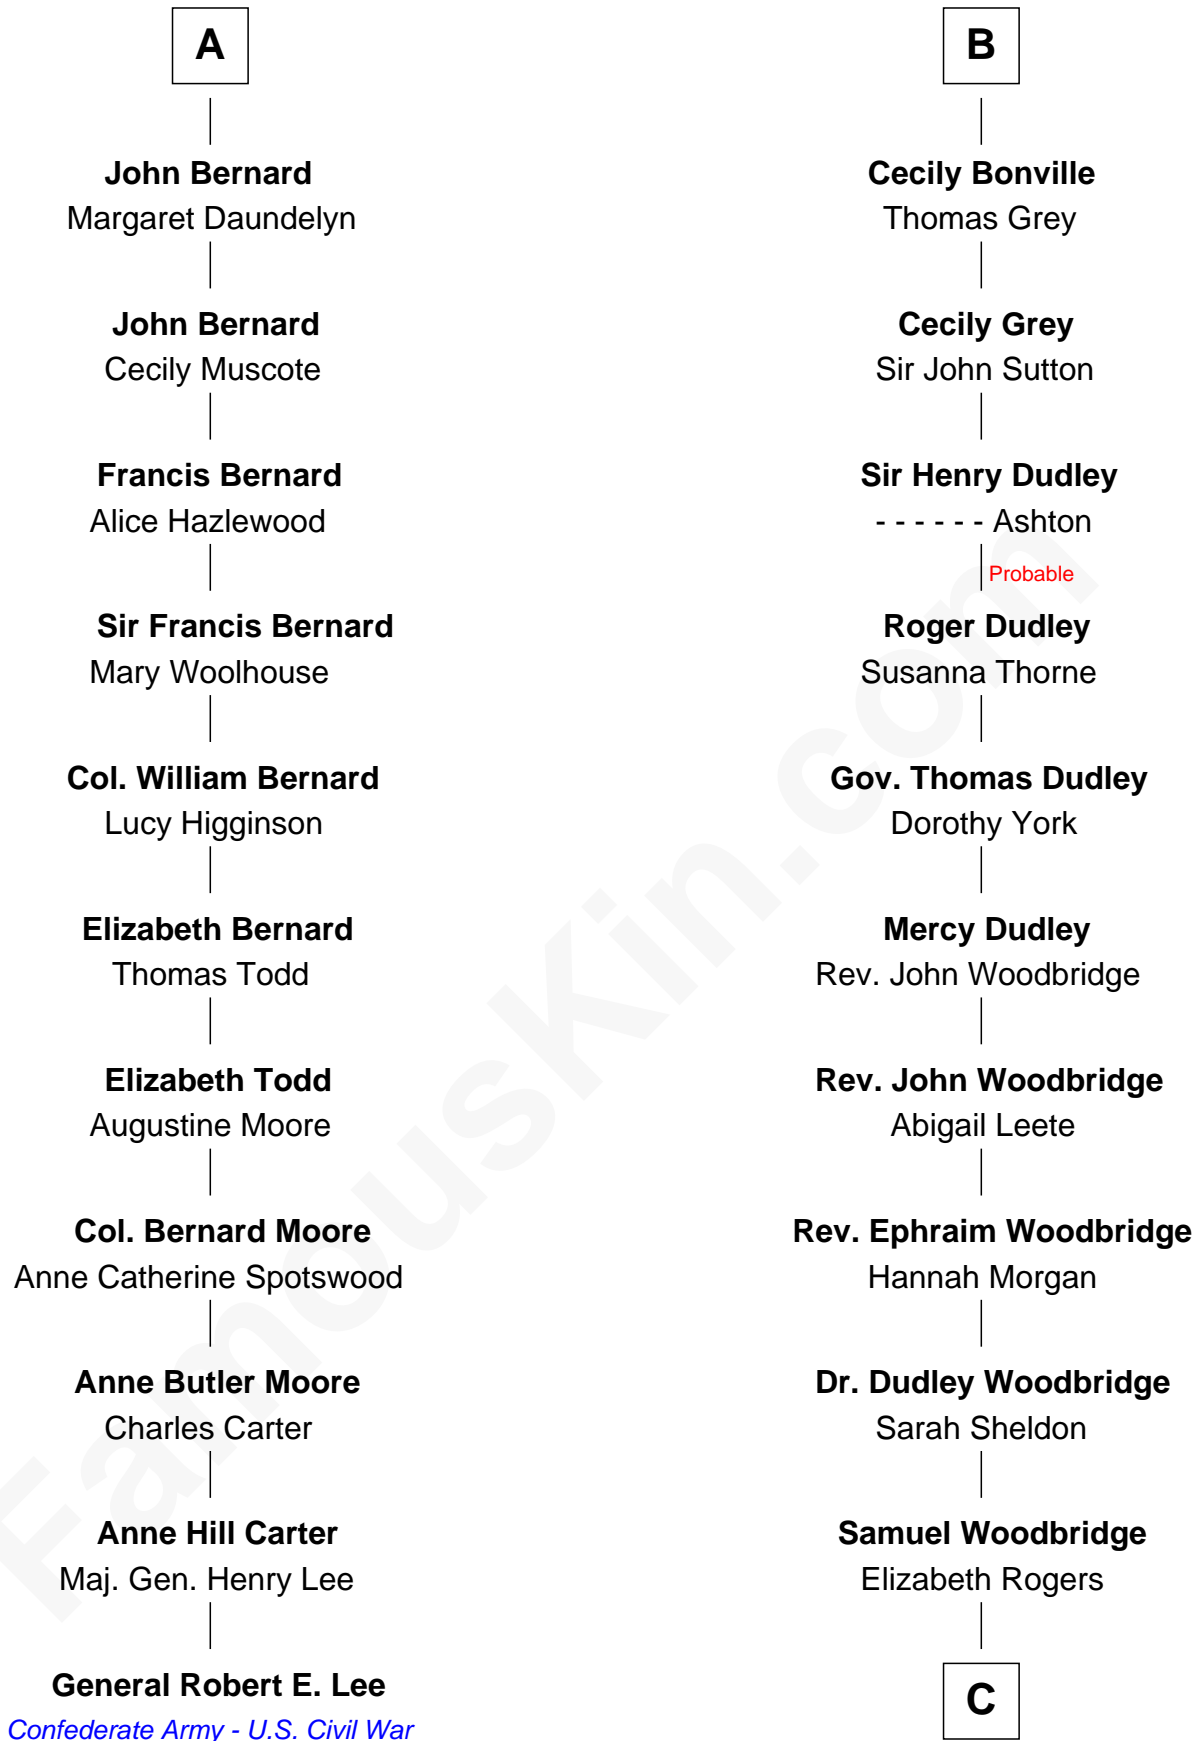

# FamousKin.com Relationship Chart of

**General Robert E. Lee**

*Confederate Army - U.S. Civil War*

17th cousin 4 times removed of

**Humphrey Bogart**

*Movie Actor*

**Sir Robert de Ros**

Isabel de Aubeney

**C**

**Charlotte Sophia Woodbridge**

Dyer Perkins

**Elizabeth Rogers Perkins**

Harvey Humphrey

**John Perkins Humphrey**

Frances Dewey Churchill

**Maud Humphrey**