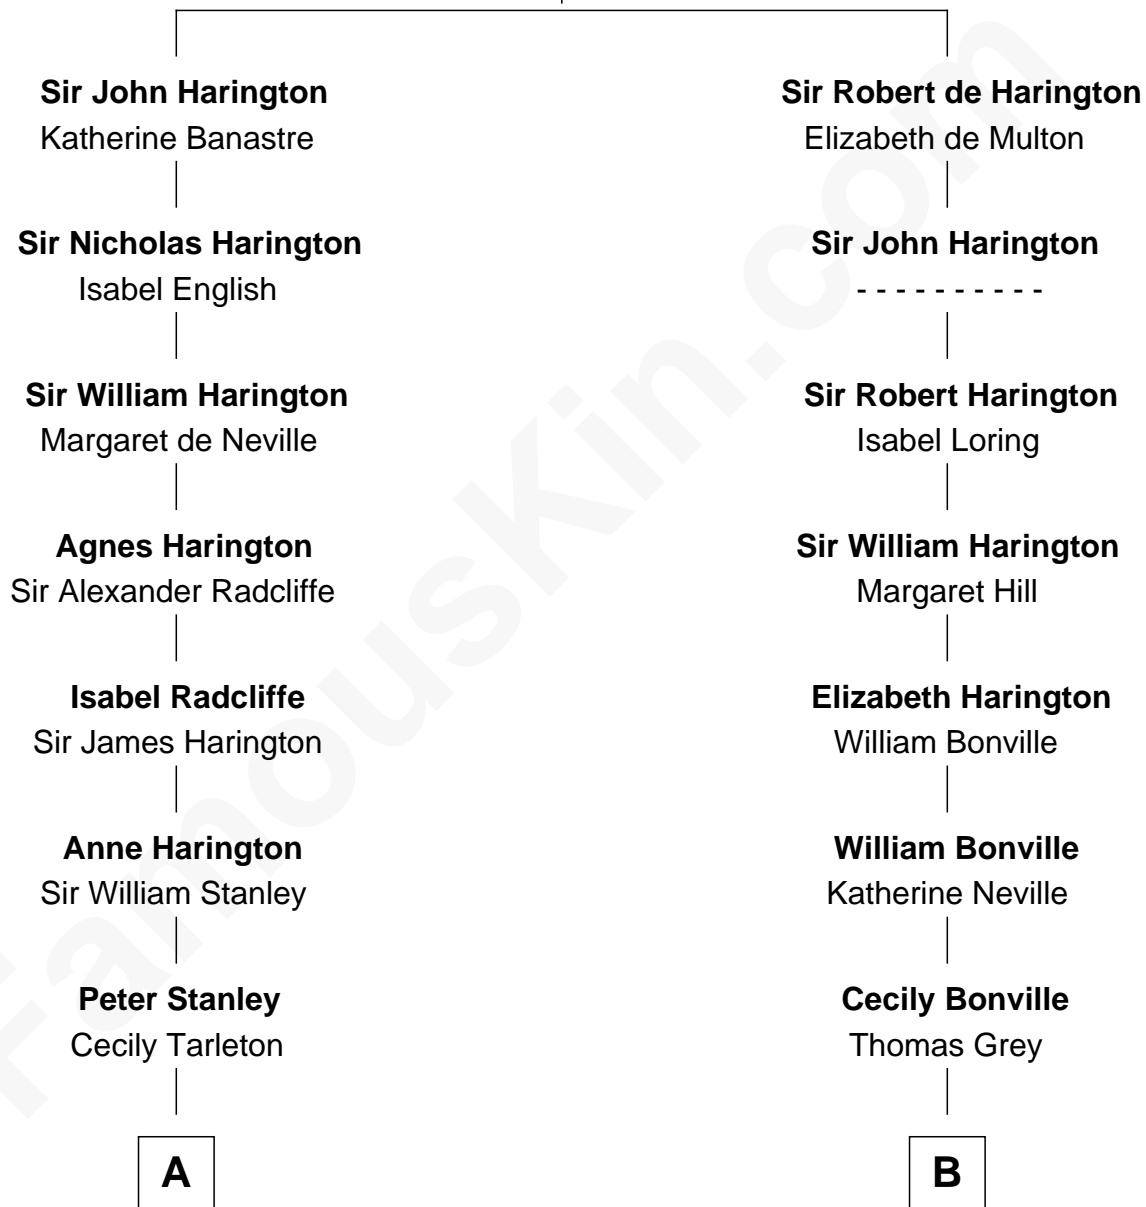

FamousKin.com

Relationship Chart of

General Robert E. Lee

Confederate Army - U.S. Civil War

14th cousin 6 times removed of

Humphrey Bogart

Movie Actor

Sir John de Harington

Joan - - - - -

C

Elizabeth Rogers Perkins

Harvey Humphrey

John Perkins Humphrey

Frances Dewey Churchill

Maud Humphrey

Dr. Belmont Deforest Bogart