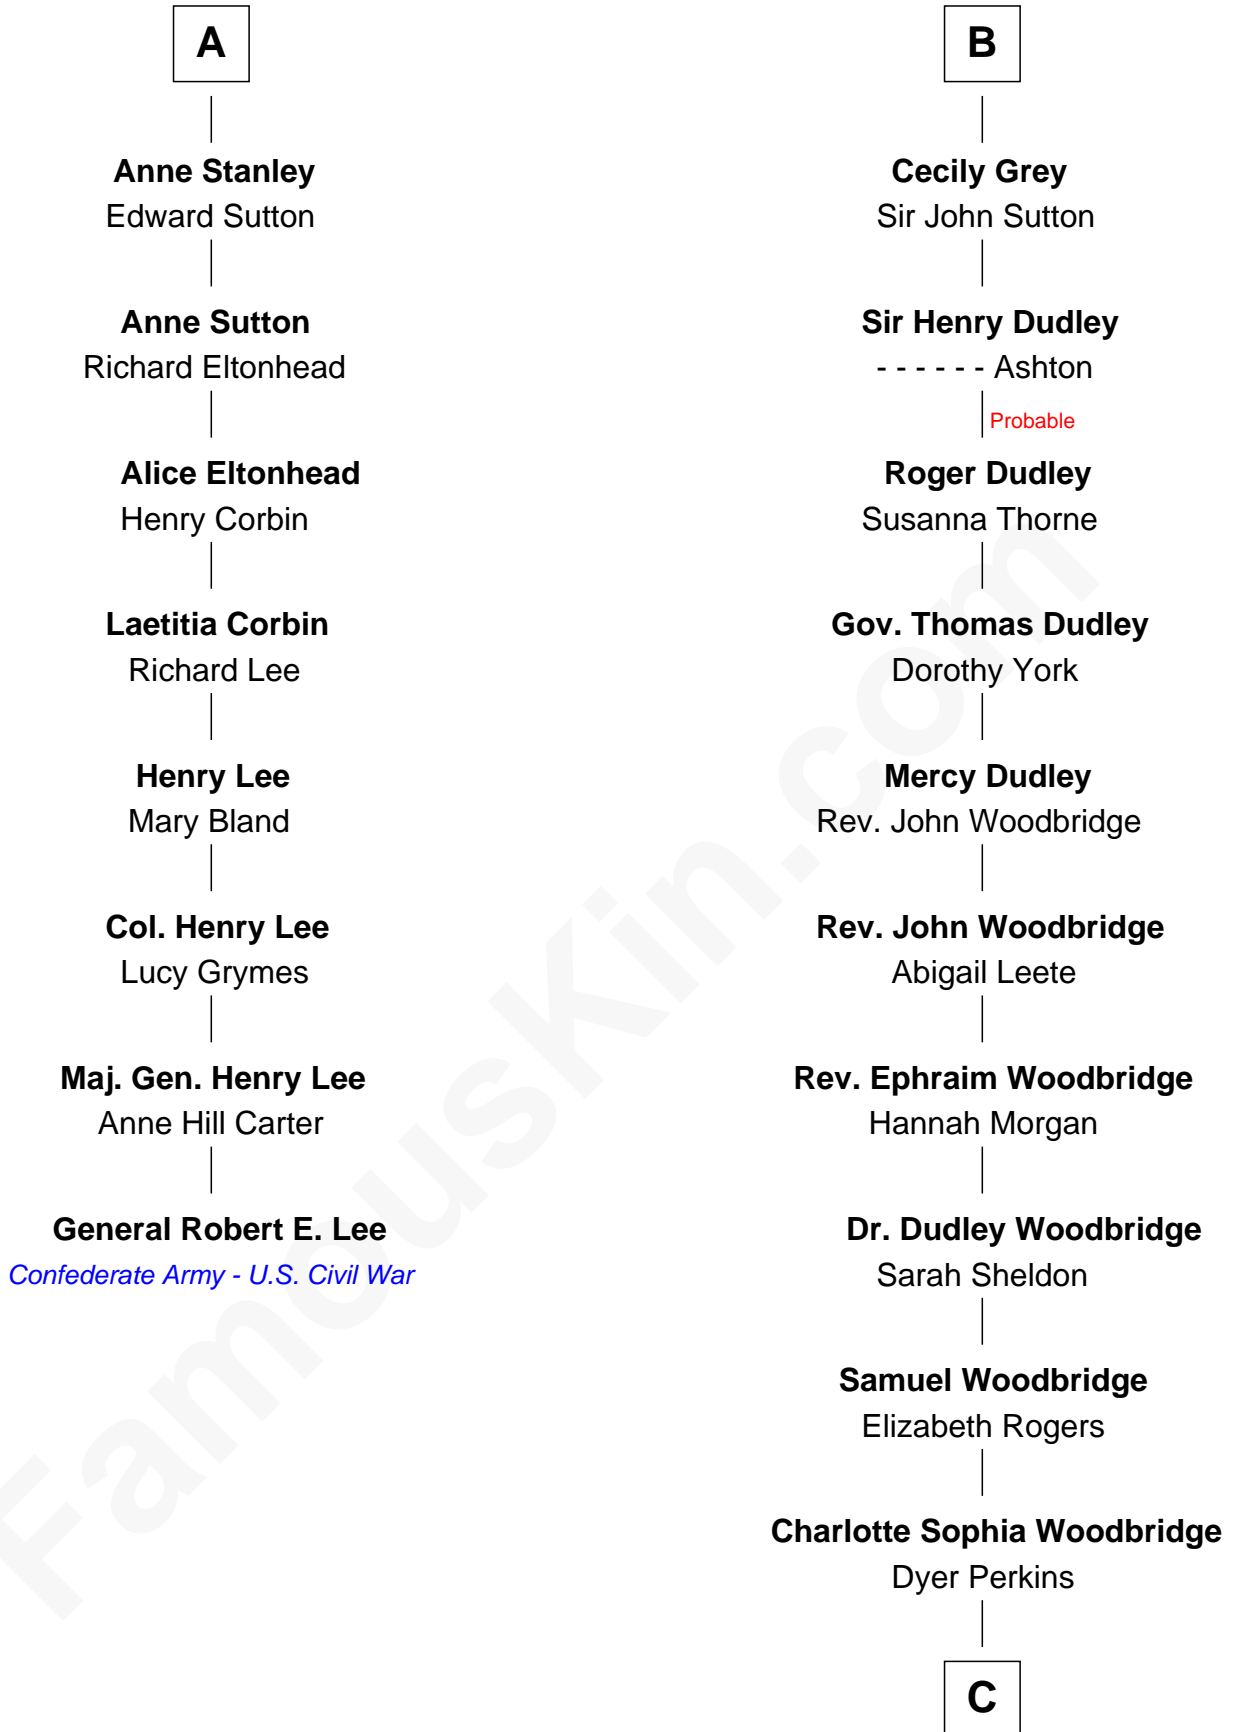

FamousKin.com

Relationship Chart of

General Robert E. Lee

Confederate Army - U.S. Civil War

14th cousin 6 times removed of

Humphrey Bogart

Movie Actor

Sir John de Harington

Joan - - - - -

C

Elizabeth Rogers Perkins

Harvey Humphrey

John Perkins Humphrey

Frances Dewey Churchill

Maud Humphrey

Dr. Belmont Deforest Bogart