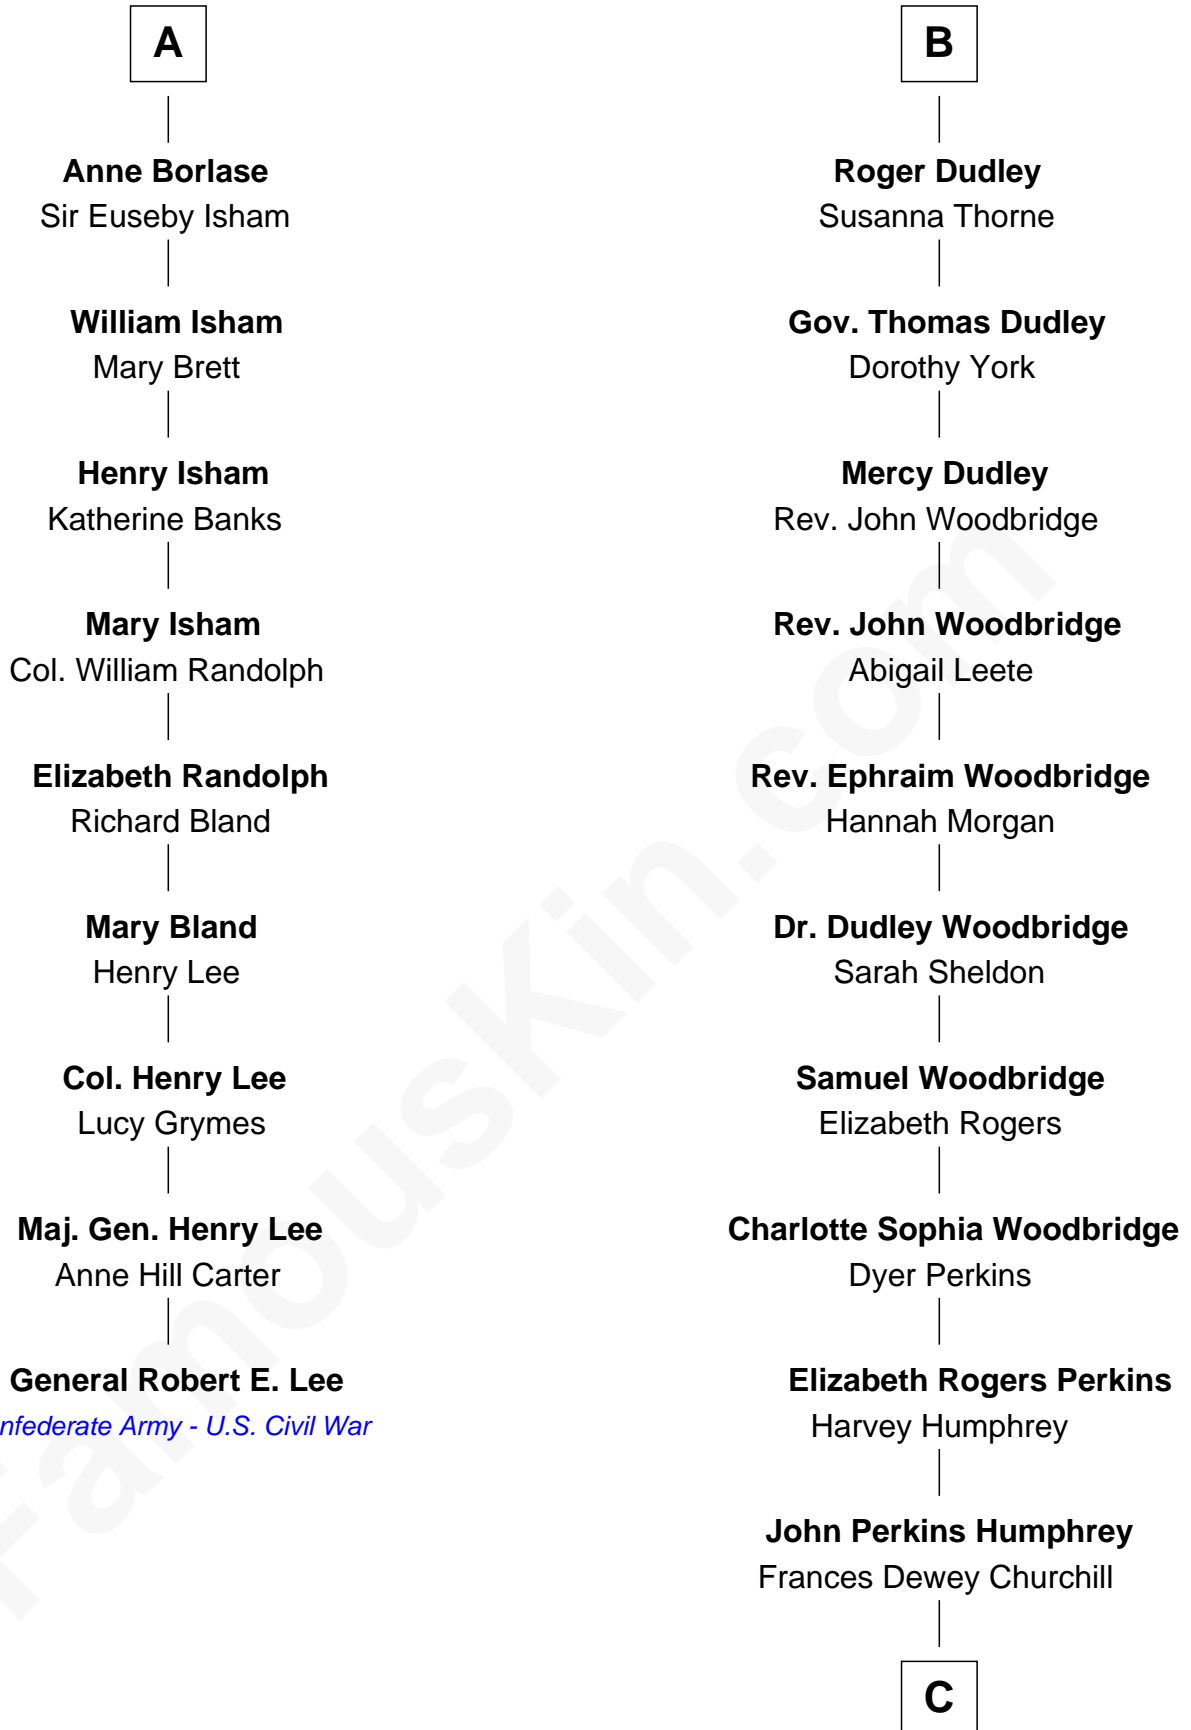

FamousKin.com Relationship Chart of

General Robert E. Lee

Confederate Army - U.S. Civil War

15th cousin 3 times removed of

Humphrey Bogart

Movie Actor

Sir Philip le Despencer

Elizabeth - - - - -

Sir Philip le Despencer

Elizabeth de Tibetot

Margery Despencer

Sir Roger Wentworth

Margaret Wentworth

Sir William Hopton

Margaret Hopton

Sir Philip Booth

Cecily Willoughby

Sir John Sutton

Cecily Grey

Sir Henry Dudley

- - - - - Ashton

Probable

B

C