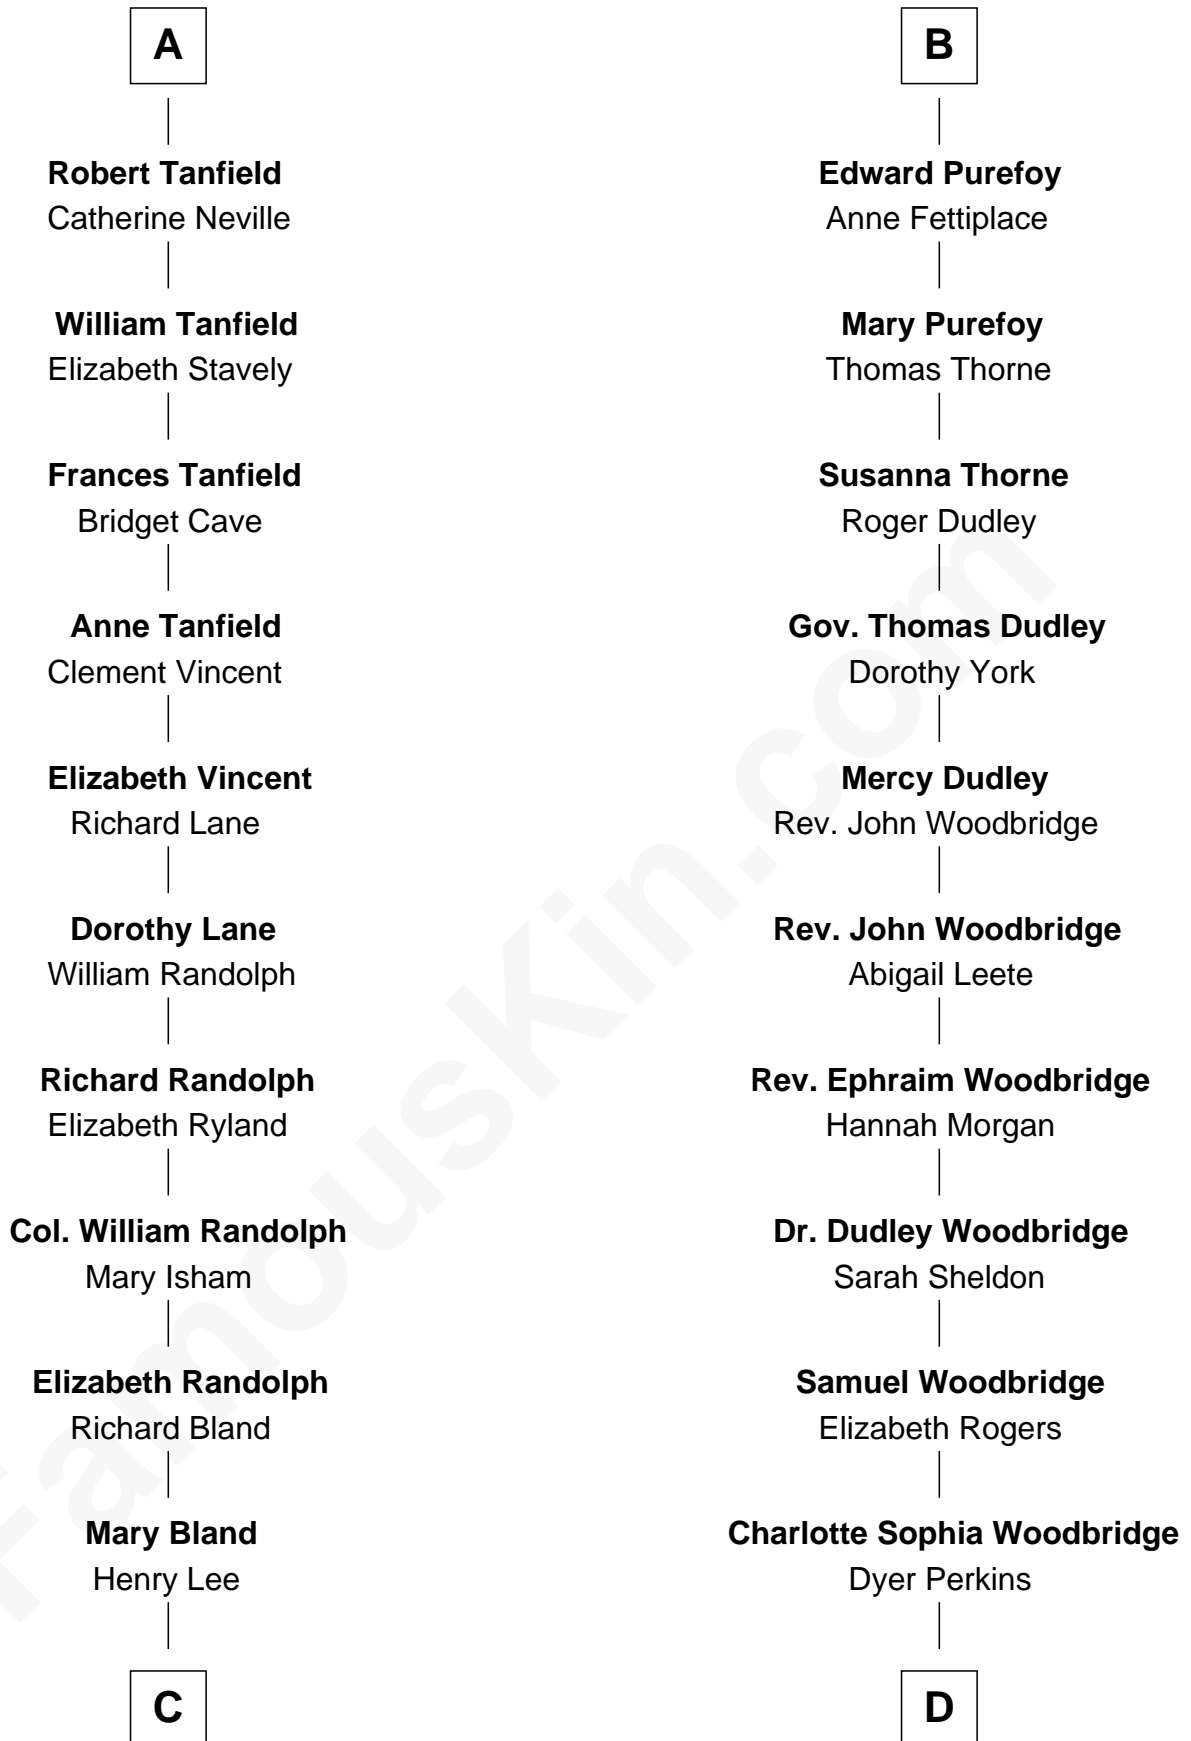

FamousKin.com Relationship Chart of

General Robert E. Lee

Confederate Army - U.S. Civil War

19th cousin 1 time removed of

Humphrey Bogart

Movie Actor

Sir Nicholas Audley

Joan Martin