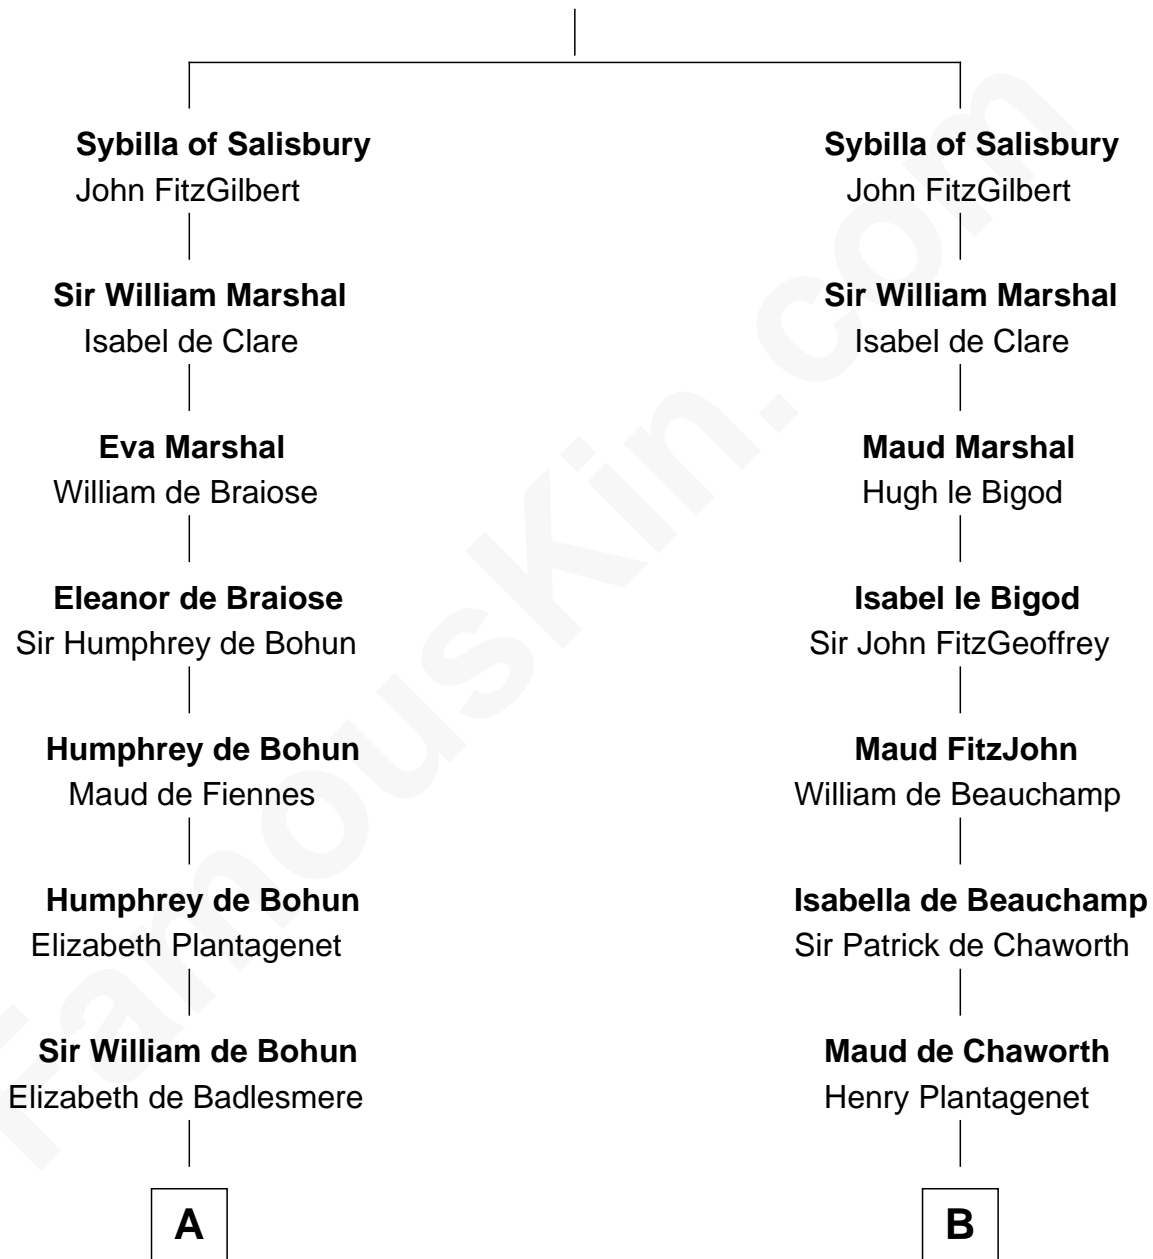

FamousKin.com Relationship Chart of

General Robert E. Lee

Confederate Army - U.S. Civil War

19th cousin 2 times removed of

Patrick Henry

1st and 6th Governor of Virginia

Walter of Salisbury

C

Laetitia Corbin

Richard Lee

Henry Lee

Mary Bland

Col. Henry Lee

Lucy Grymes

Maj. Gen. Henry Lee

Anne Hill Carter

1st & 6th Gov. of Virginia