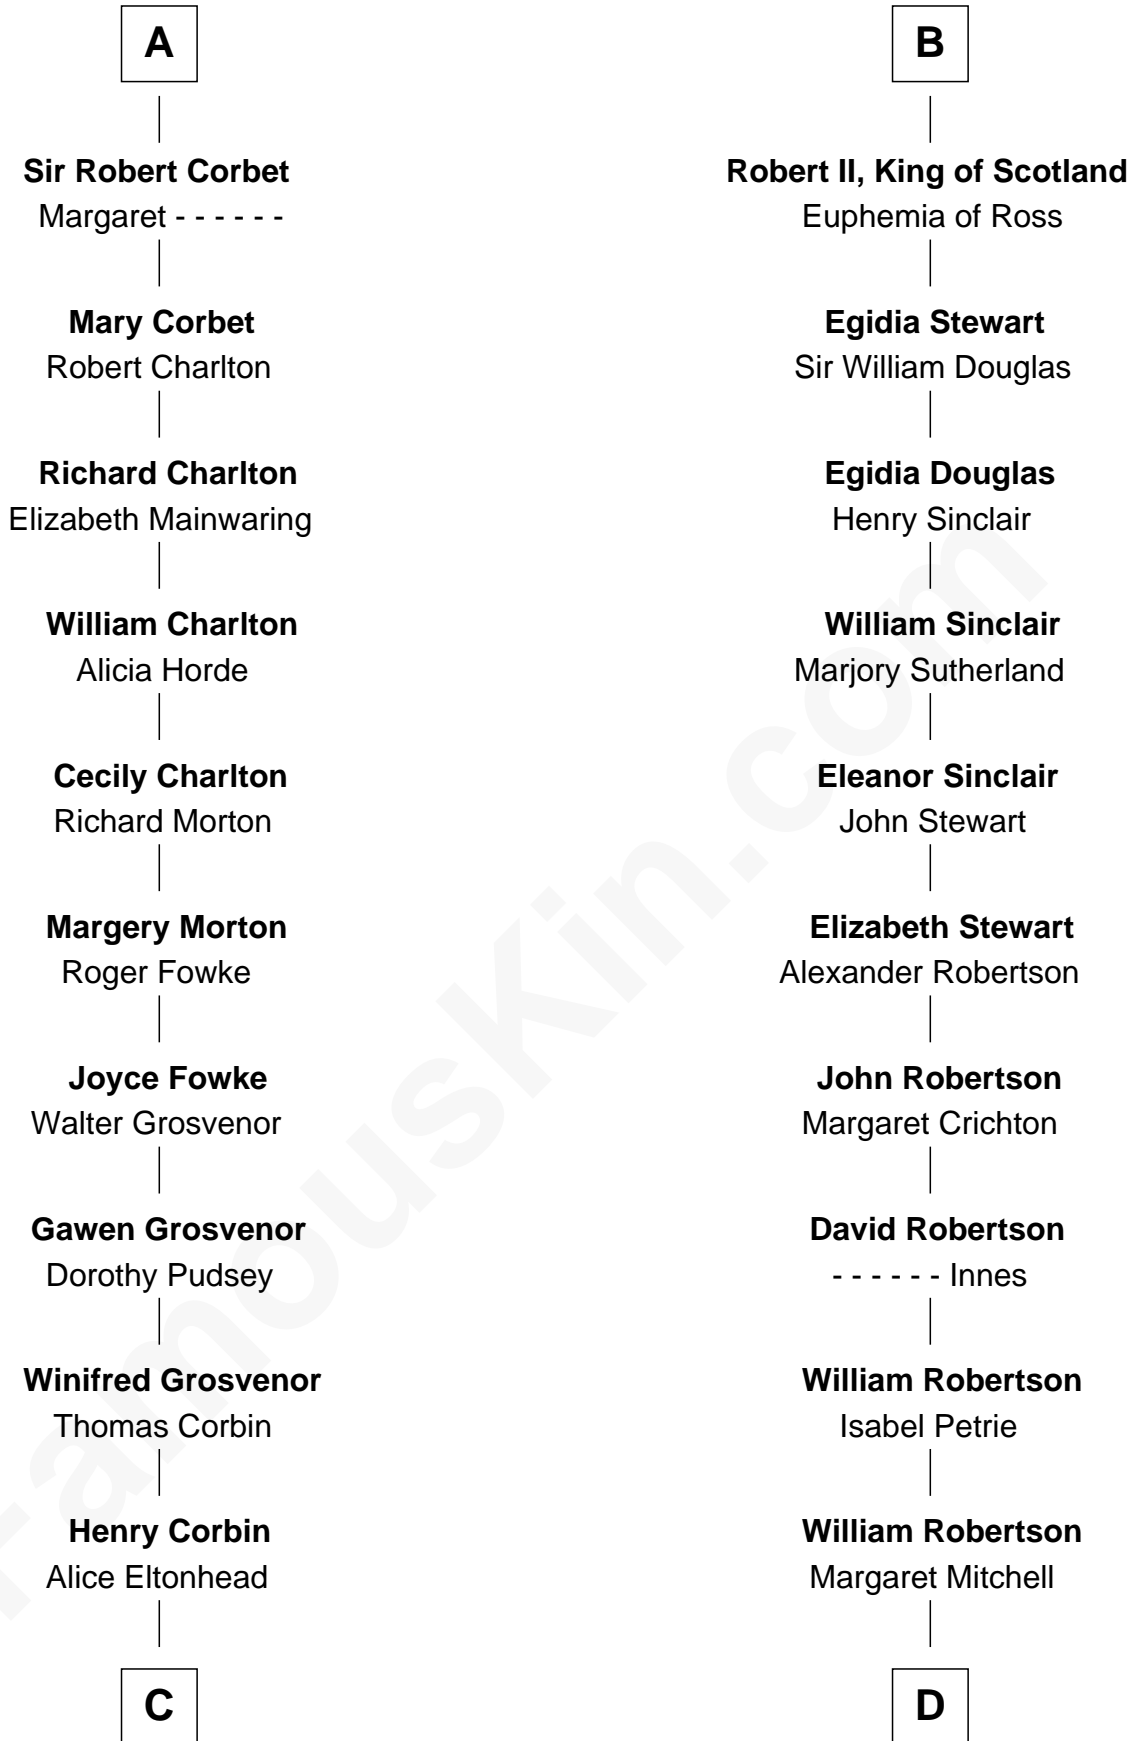

FamousKin.com Relationship Chart of

General Robert E. Lee

Confederate Army - U.S. Civil War

19th cousin 2 times removed of

Patrick Henry

1st and 6th Governor of Virginia

Sir Ranulf de Gernons

Maud of Gloucester

Margaret de Erdington
Sir Roger Corbet

A

Hugh de Kevelioc
Bertrade de Montfort

Maud of Chester
David of Huntingdon

Isabella of Huntingdon
Robert de Bruce

Robert de Bruce
Isabella de Clare

Sir Robert de Brus
Marjorie of Carrick

Robert I, King of Scotland
Isabella of Mar

Marjorie Bruce
Walter Stewart

B

C

Laetitia Corbin

Richard Lee

Henry Lee

Mary Bland