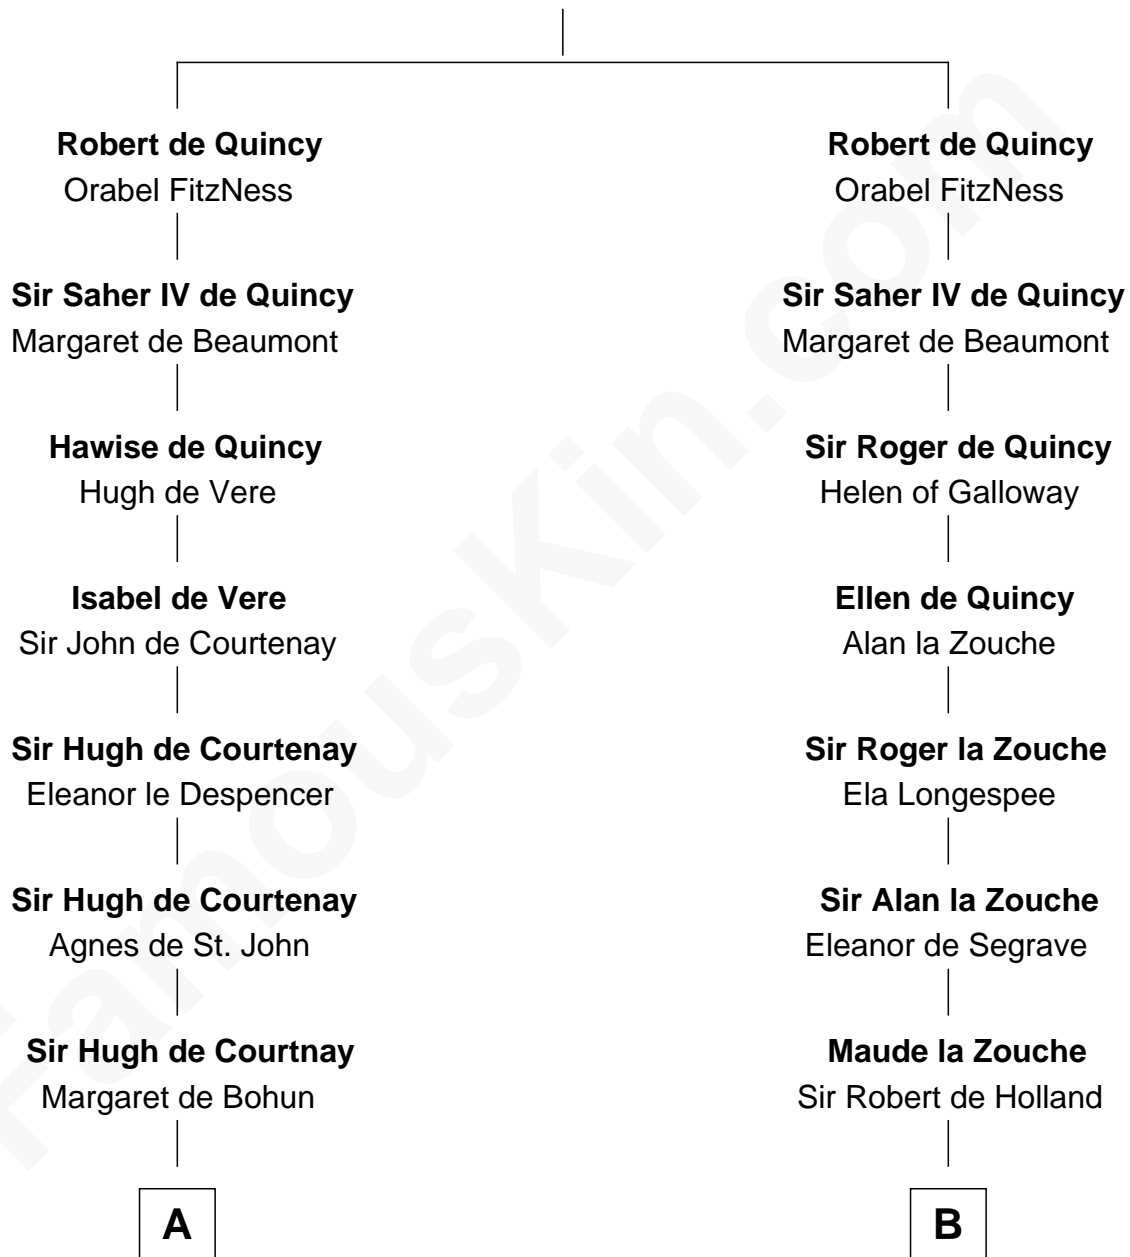

FamousKin.com Relationship Chart of

General Robert E. Lee

Confederate Army - U.S. Civil War

19th cousin 2 times removed of

Patrick Henry

1st and 6th Governor of Virginia

Saher I de Quincy

Maud de St. Liz

C

Col. Robert Carter
Judith Armistead

John Carter
Elizabeth Hill

Charles Carter
Anne Butler Moore

Anne Hill Carter
Maj. Gen. Henry Lee

General Robert E. Lee
Confederate Army - U.S. Civil War

D

Jean Robertson
Alexander Henry