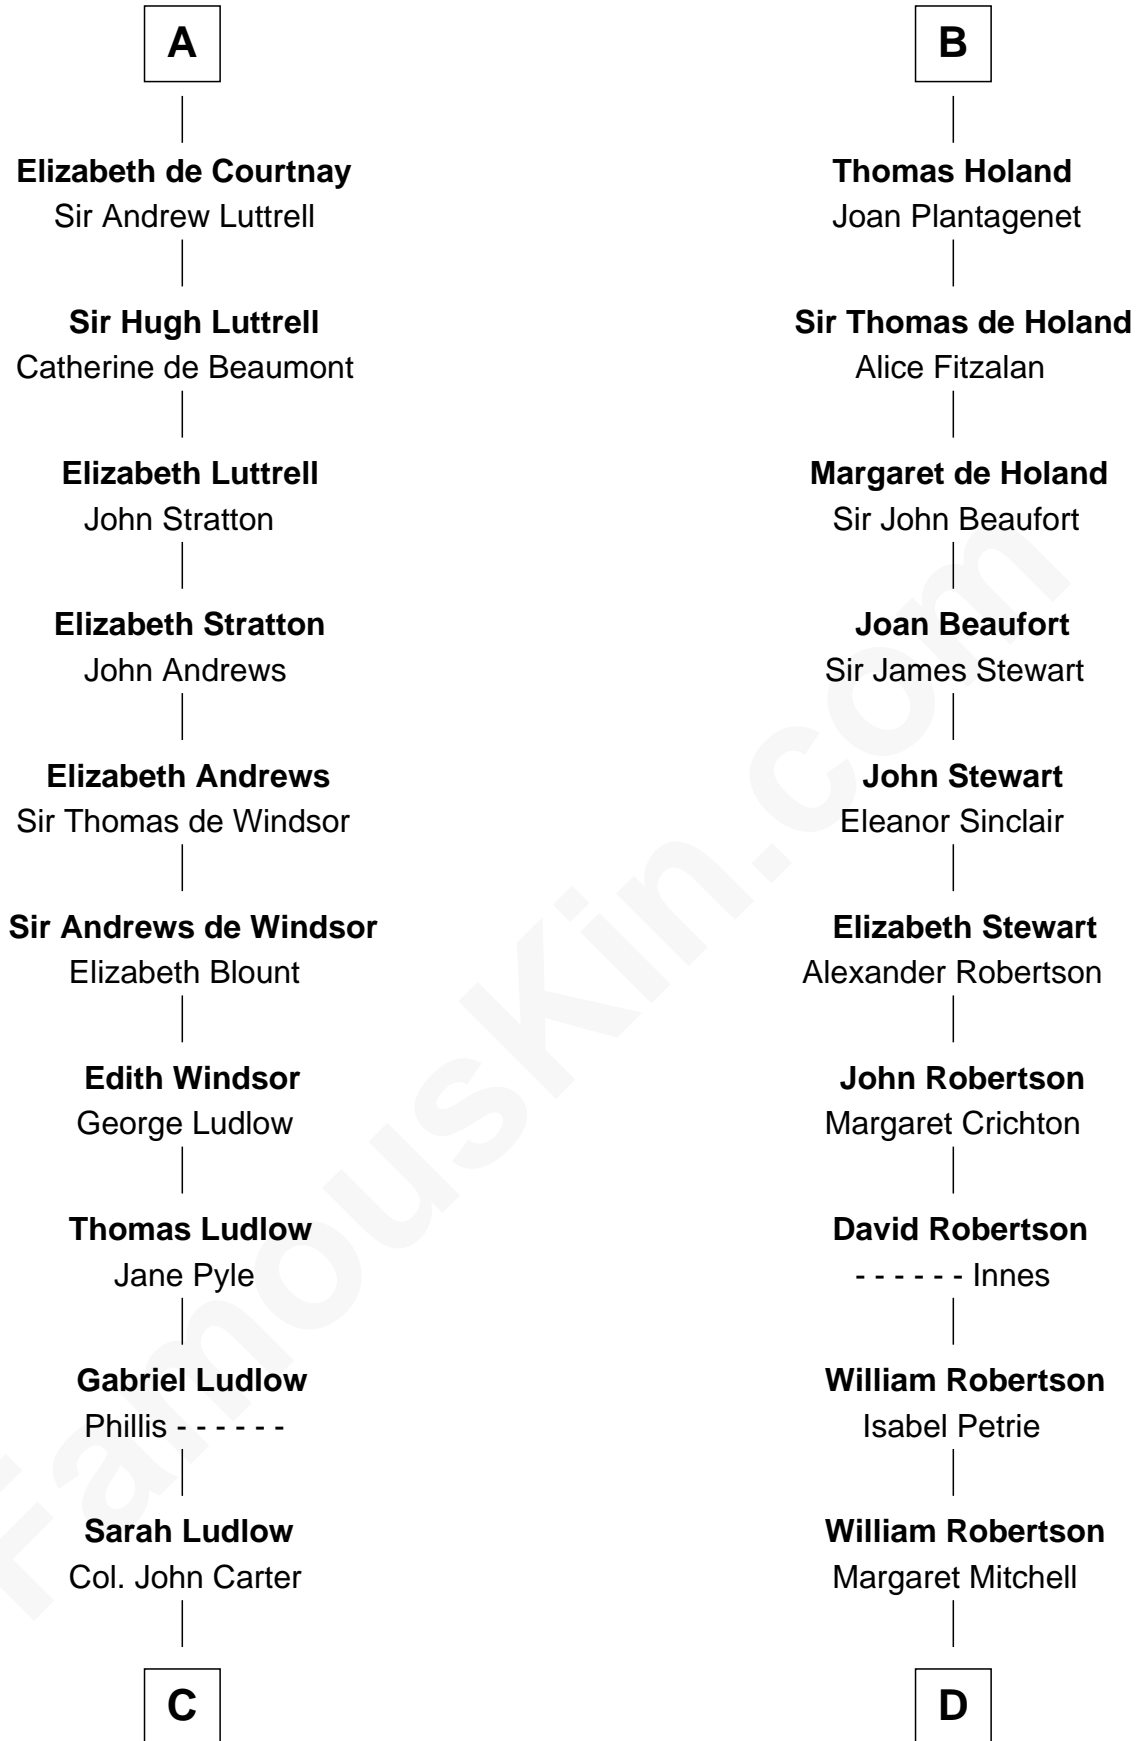

FamousKin.com Relationship Chart of

General Robert E. Lee

Confederate Army - U.S. Civil War

19th cousin 2 times removed of

Patrick Henry

1st and 6th Governor of Virginia

Saher I de Quincy

Maud de St. Liz

C

Col. Robert Carter
Judith Armistead

John Carter
Elizabeth Hill

Charles Carter
Anne Butler Moore

Anne Hill Carter
Maj. Gen. Henry Lee

General Robert E. Lee
Confederate Army - U.S. Civil War

D

Jean Robertson
Alexander Henry