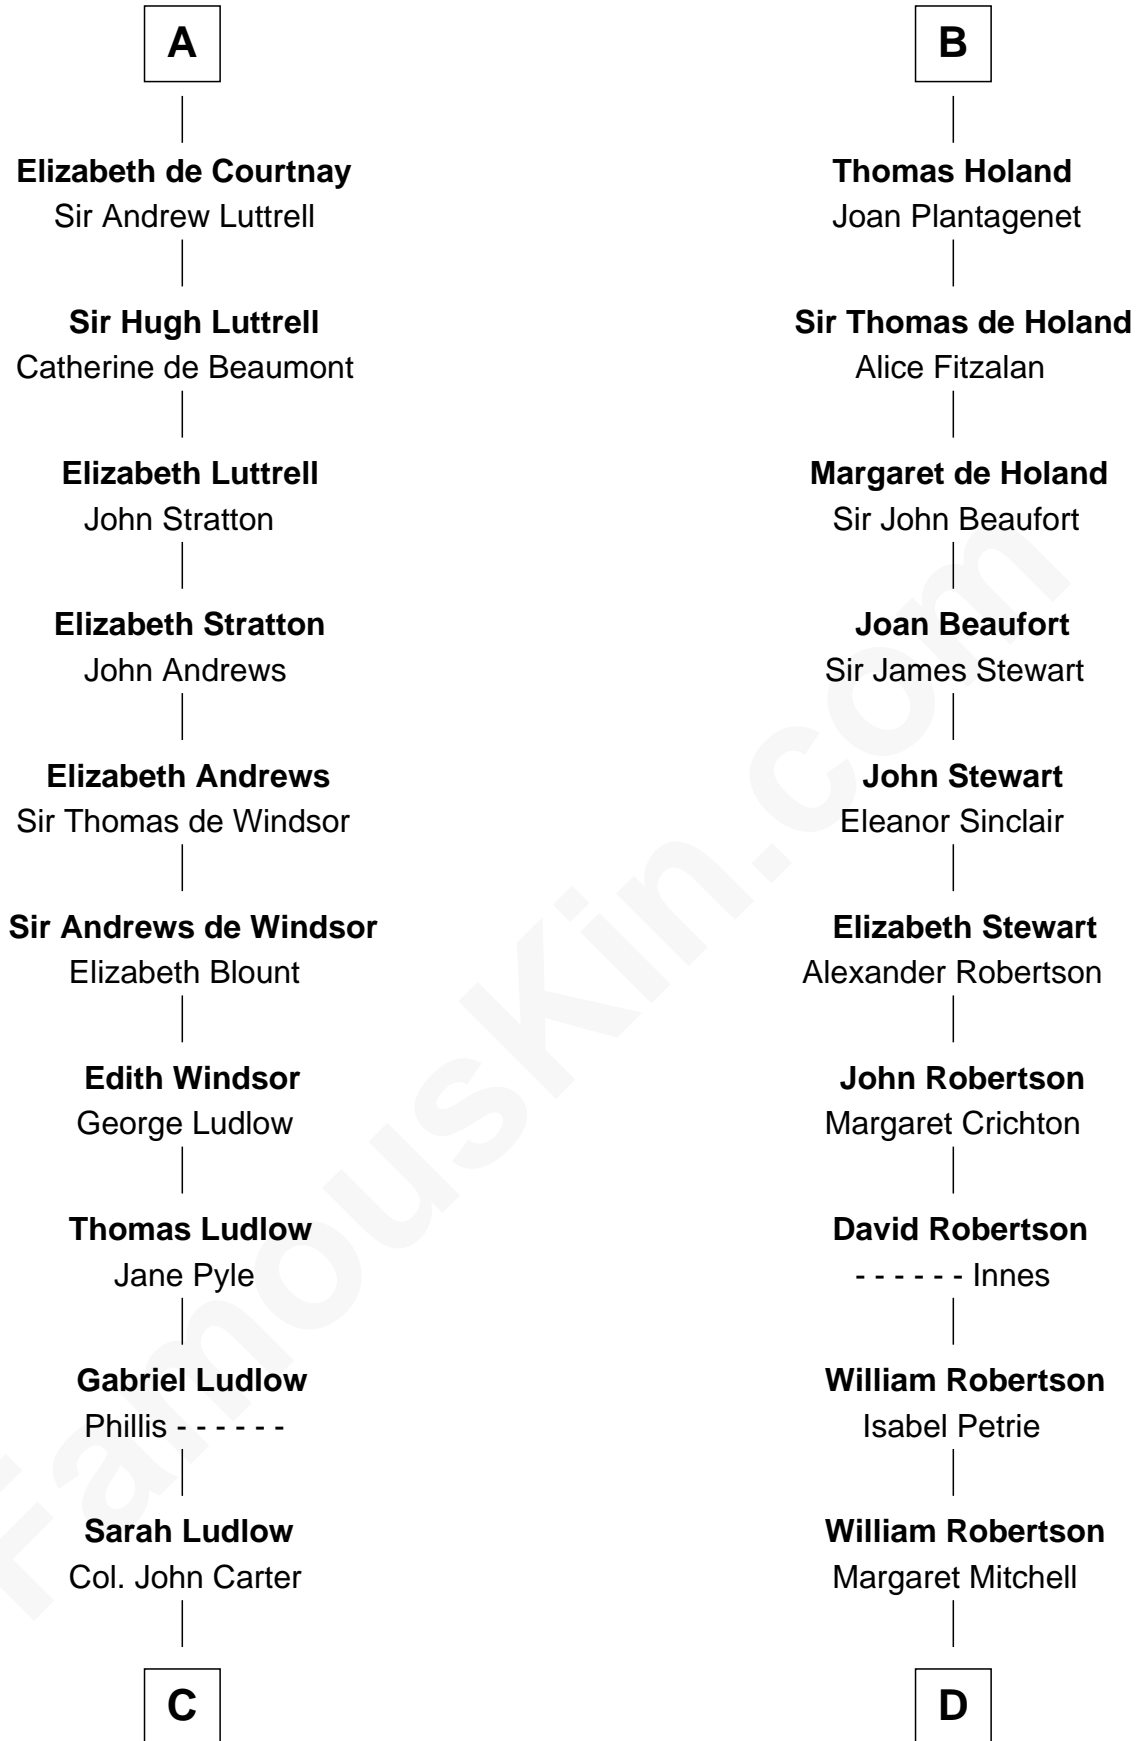

FamousKin.com Relationship Chart of

General Robert E. Lee

Confederate Army - U.S. Civil War

19th cousin 2 times removed of

Patrick Henry

1st and 6th Governor of Virginia

Hugh de Grantmesnil

C

Col. Robert Carter

Judith Armistead

John Carter

Elizabeth Hill

Charles Carter

Anne Butler Moore

Anne Hill Carter

Maj. Gen. Henry Lee