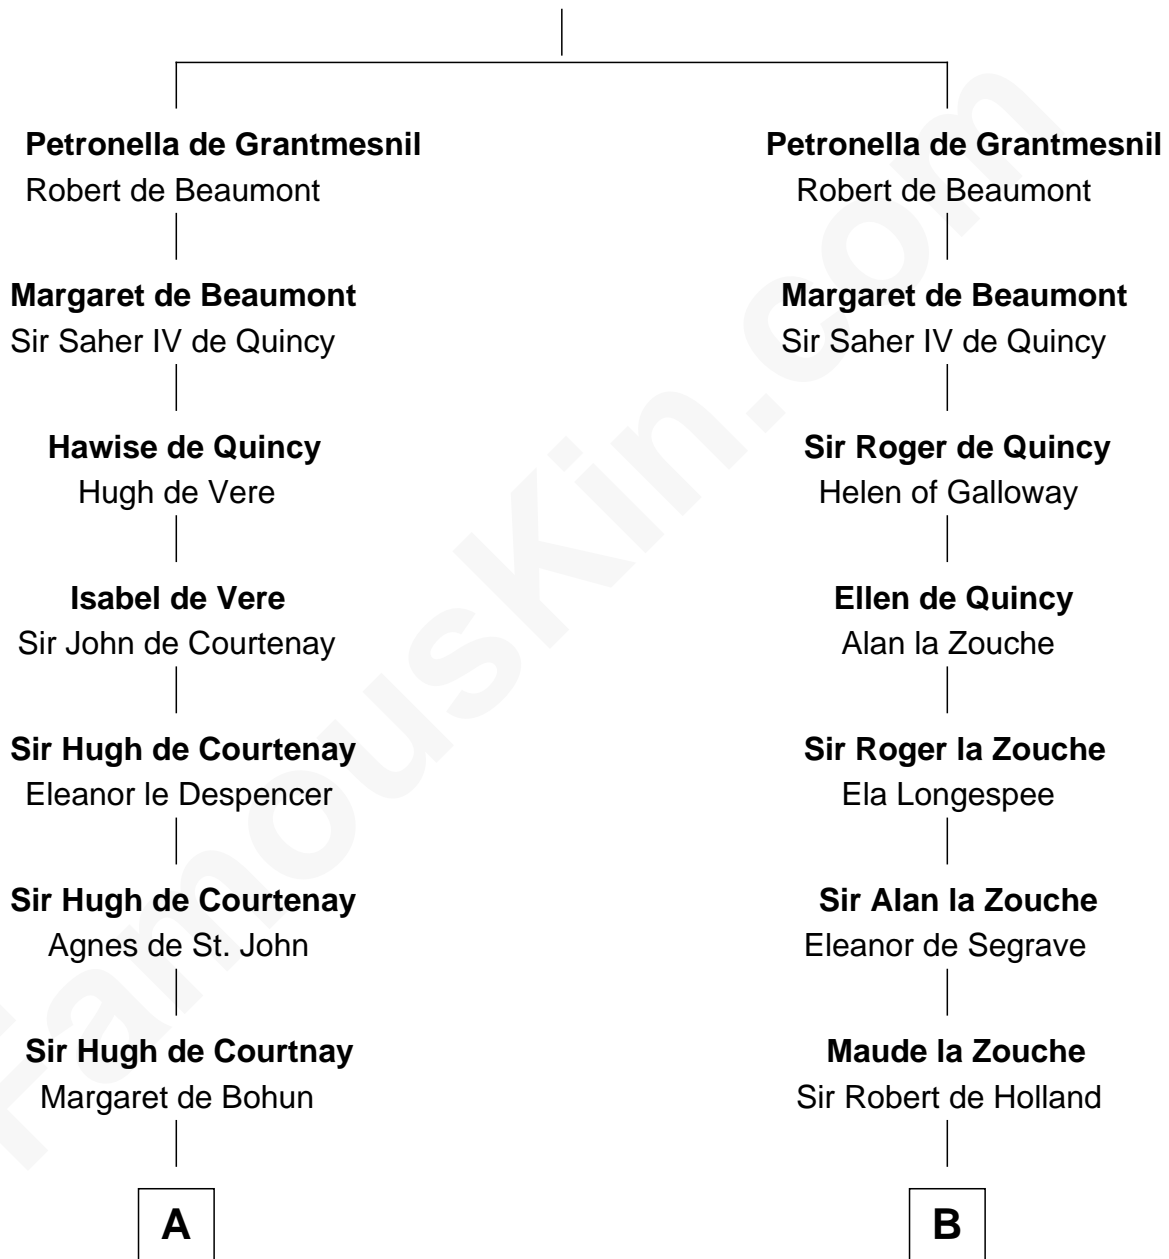

FamousKin.com Relationship Chart of

General Robert E. Lee

Confederate Army - U.S. Civil War

19th cousin 2 times removed of

Patrick Henry

1st and 6th Governor of Virginia

Hugh de Grantmesnil

C

Col. Robert Carter

Judith Armistead

John Carter

Elizabeth Hill

Charles Carter

Anne Butler Moore

Anne Hill Carter

Maj. Gen. Henry Lee

1st & 6th Gov. of Virginia

FamousKin.com