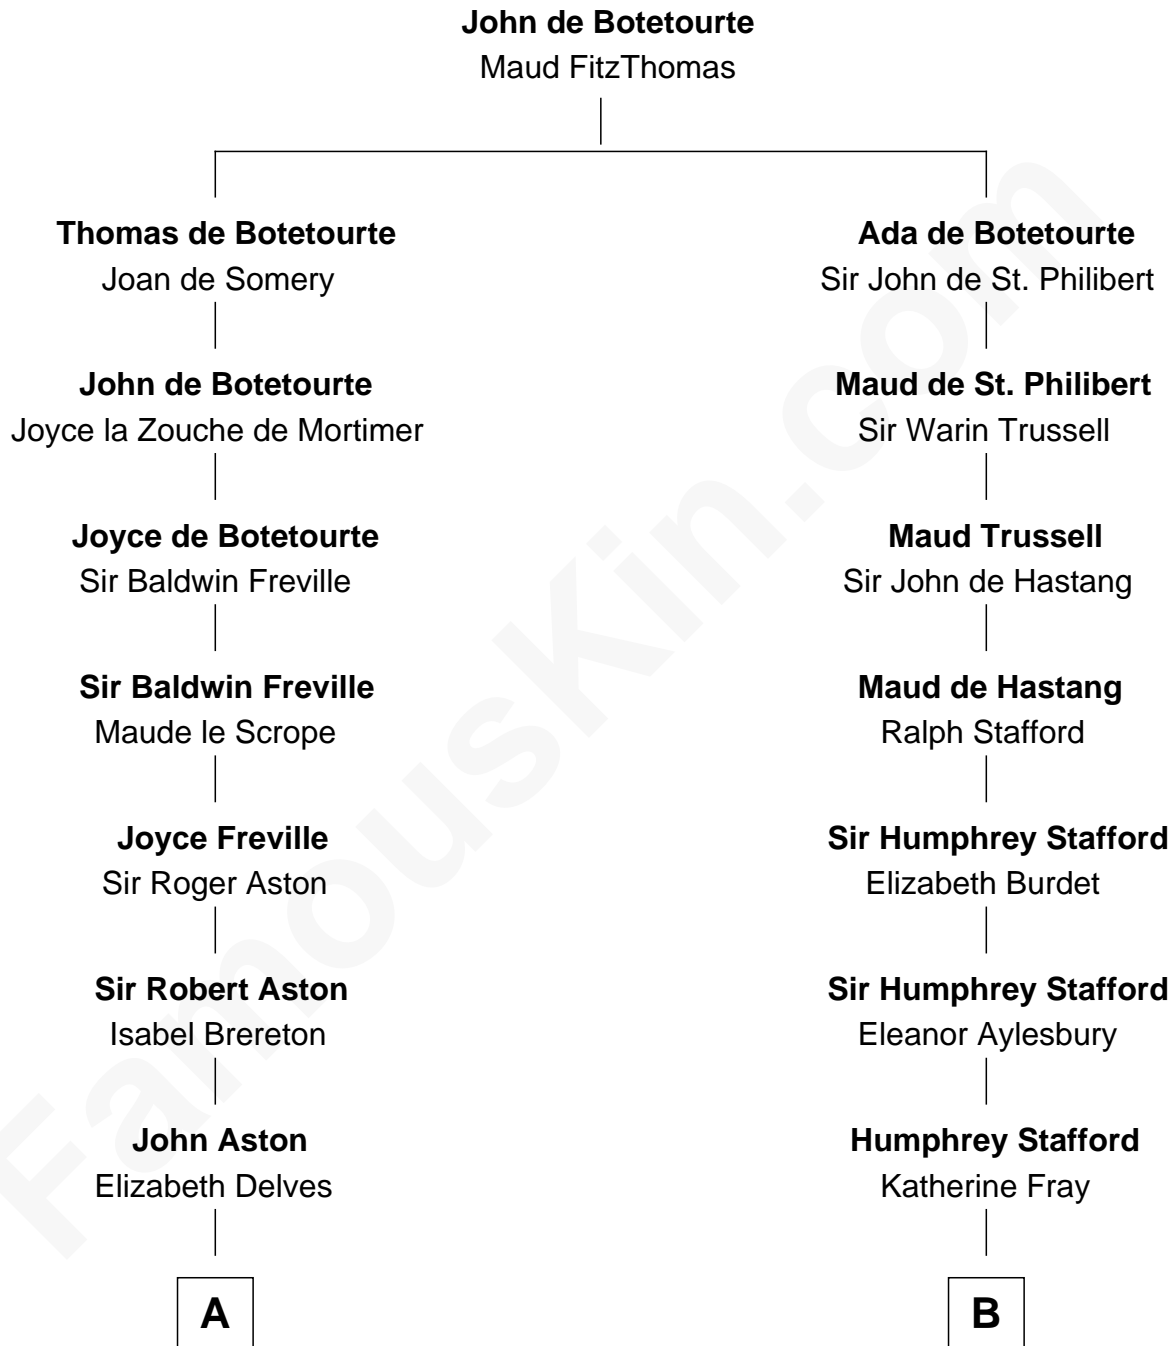

FamousKin.com Relationship Chart of

General Robert E. Lee

Confederate Army - U.S. Civil War

19th cousin 2 times removed of

Randolph Scott

Movie Actor

C

Col. Henry Lee

Lucy Grymes

Maj. Gen. Henry Lee

Anne Hill Carter

General Robert E. Lee

Confederate Army - U.S. Civil War

D

Catherine Price Strother

Joseph Minor Crane

John William Crane

Margaret Ann Sadler

Joseph Minor Crane

Lavinia Lionberger

Lucy Lionberger Crane

George Grant Scott

Randolph Scott

Movie Actor