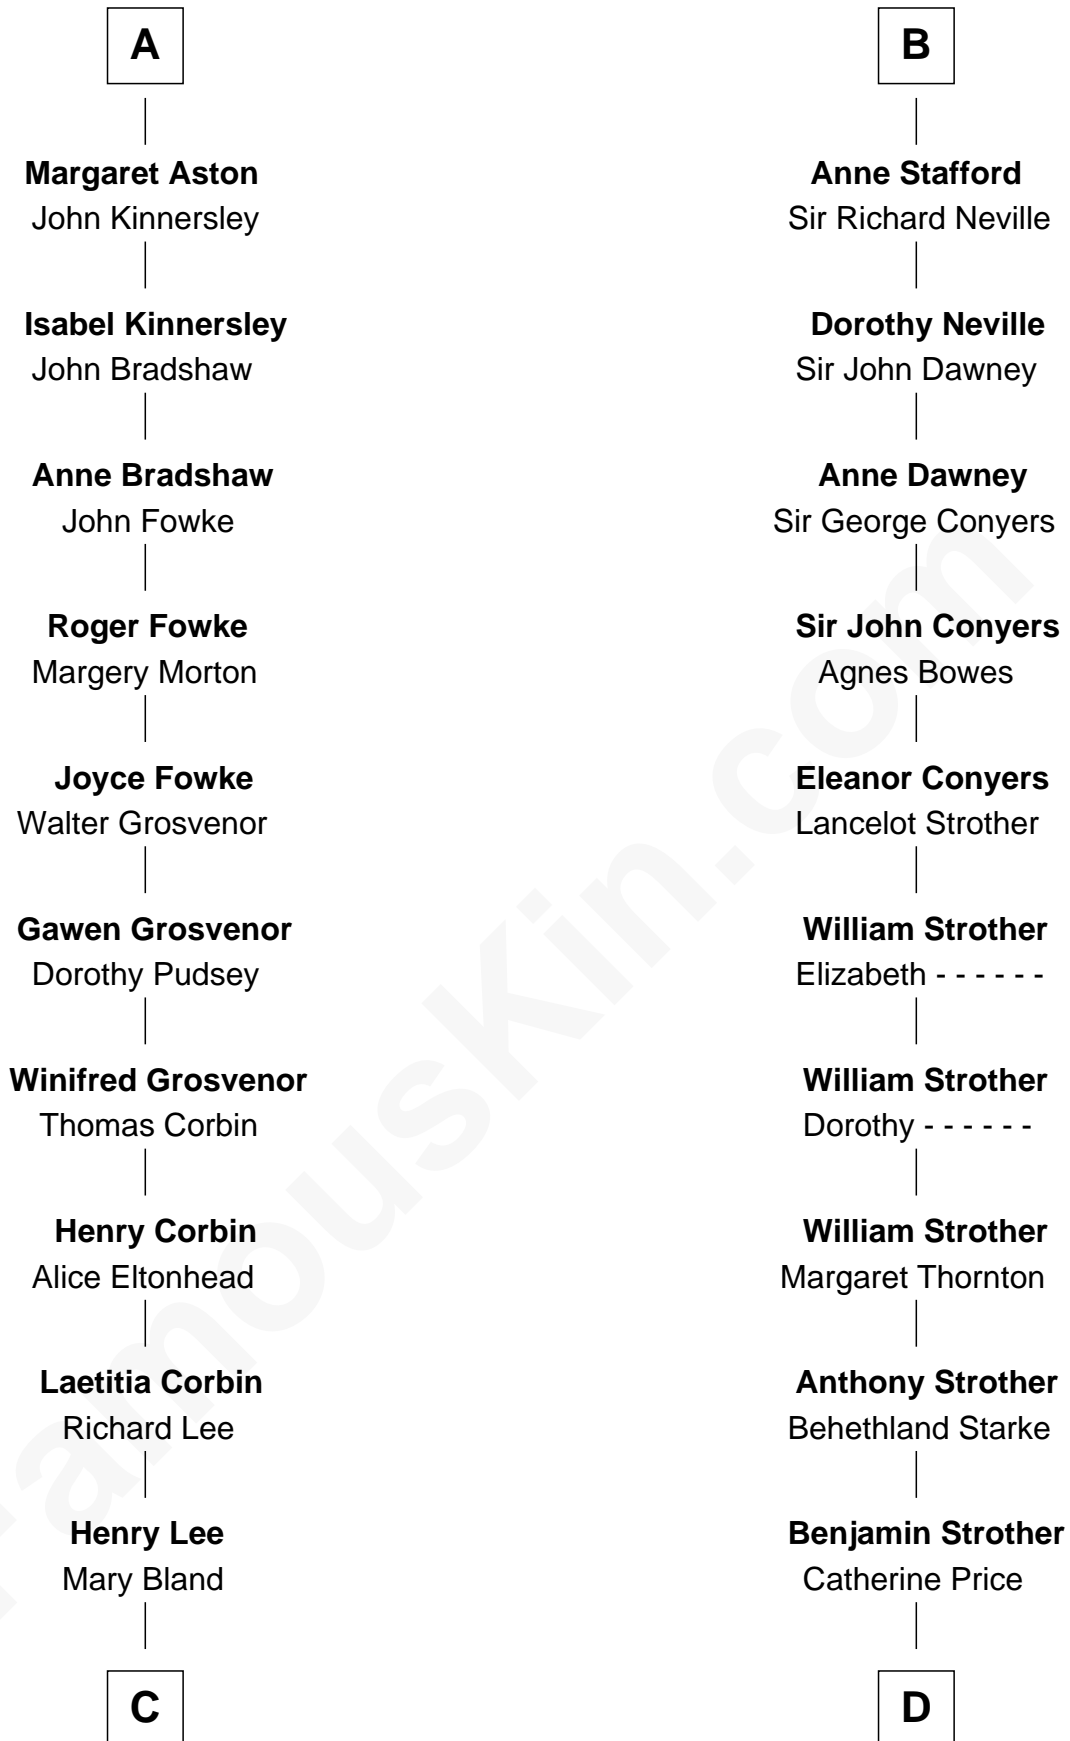

FamousKin.com Relationship Chart of

General Robert E. Lee

Confederate Army - U.S. Civil War

19th cousin 2 times removed of

Randolph Scott

Movie Actor

C

Col. Henry Lee

Lucy Grymes

Maj. Gen. Henry Lee

Anne Hill Carter

General Robert E. Lee

Confederate Army - U.S. Civil War

D

Catherine Price Strother

Joseph Minor Crane

John William Crane

Margaret Ann Sadler

Joseph Minor Crane

Lavinia Lionberger

Lucy Lionberger Crane

George Grant Scott

Randolph Scott

Movie Actor