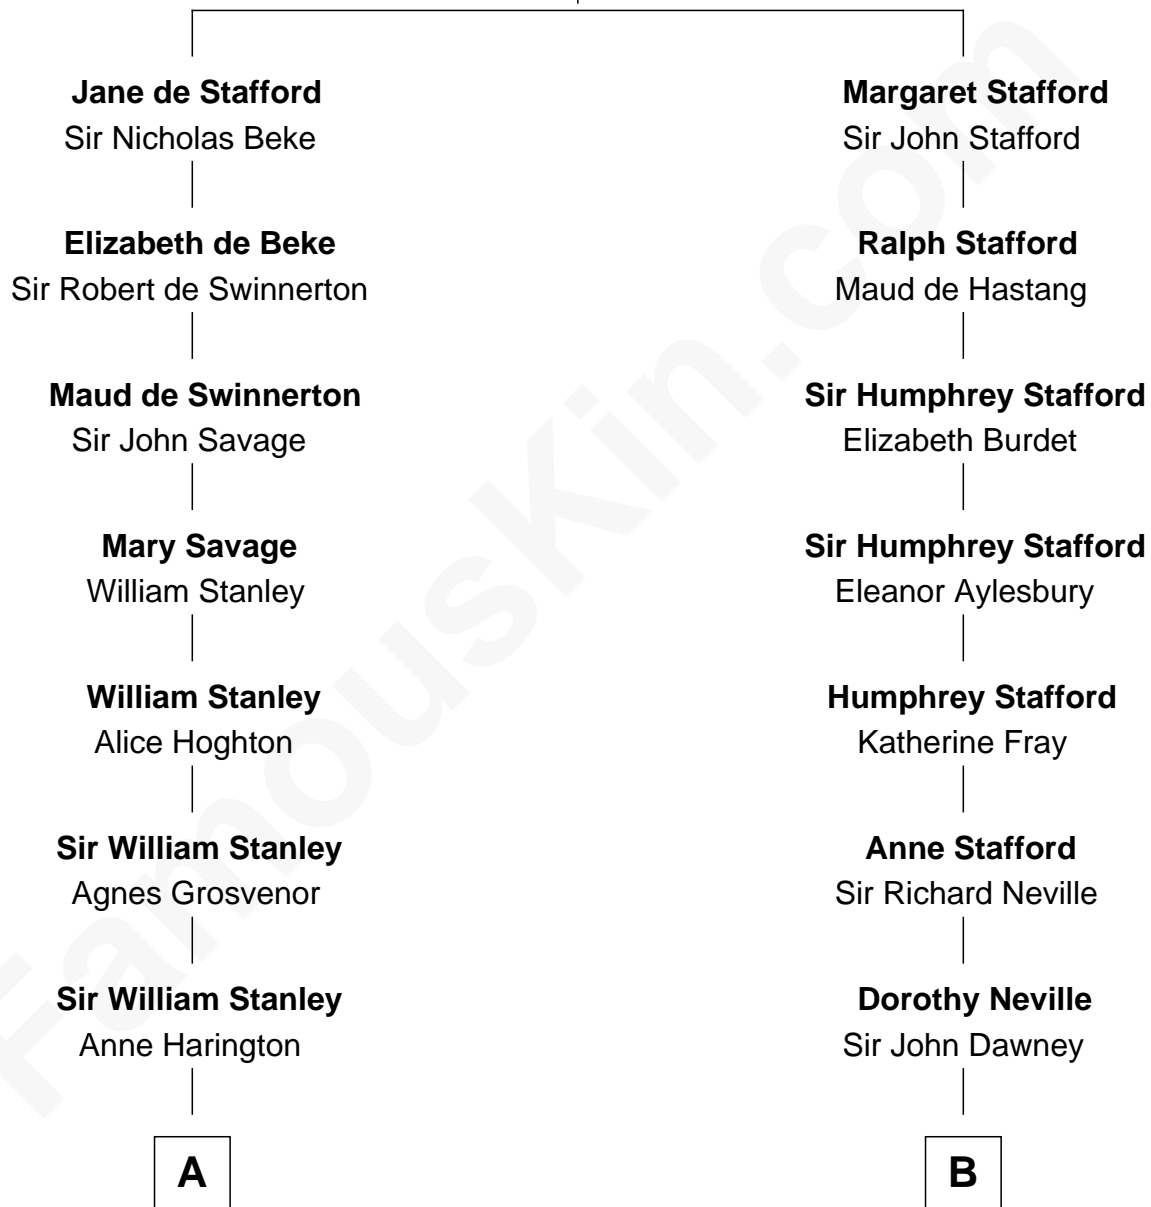

FamousKin.com Relationship Chart of

General Robert E. Lee

Confederate Army - U.S. Civil War

15th cousin 4 times removed of

Randolph Scott

Movie Actor

Ralph de Stafford
Katherine de Hastang

C

Joseph Minor Crane

Lavinia Lionberger

Lucy Lionberger Crane

George Grant Scott

Randolph Scott

Movie Actor

FamousKin.com