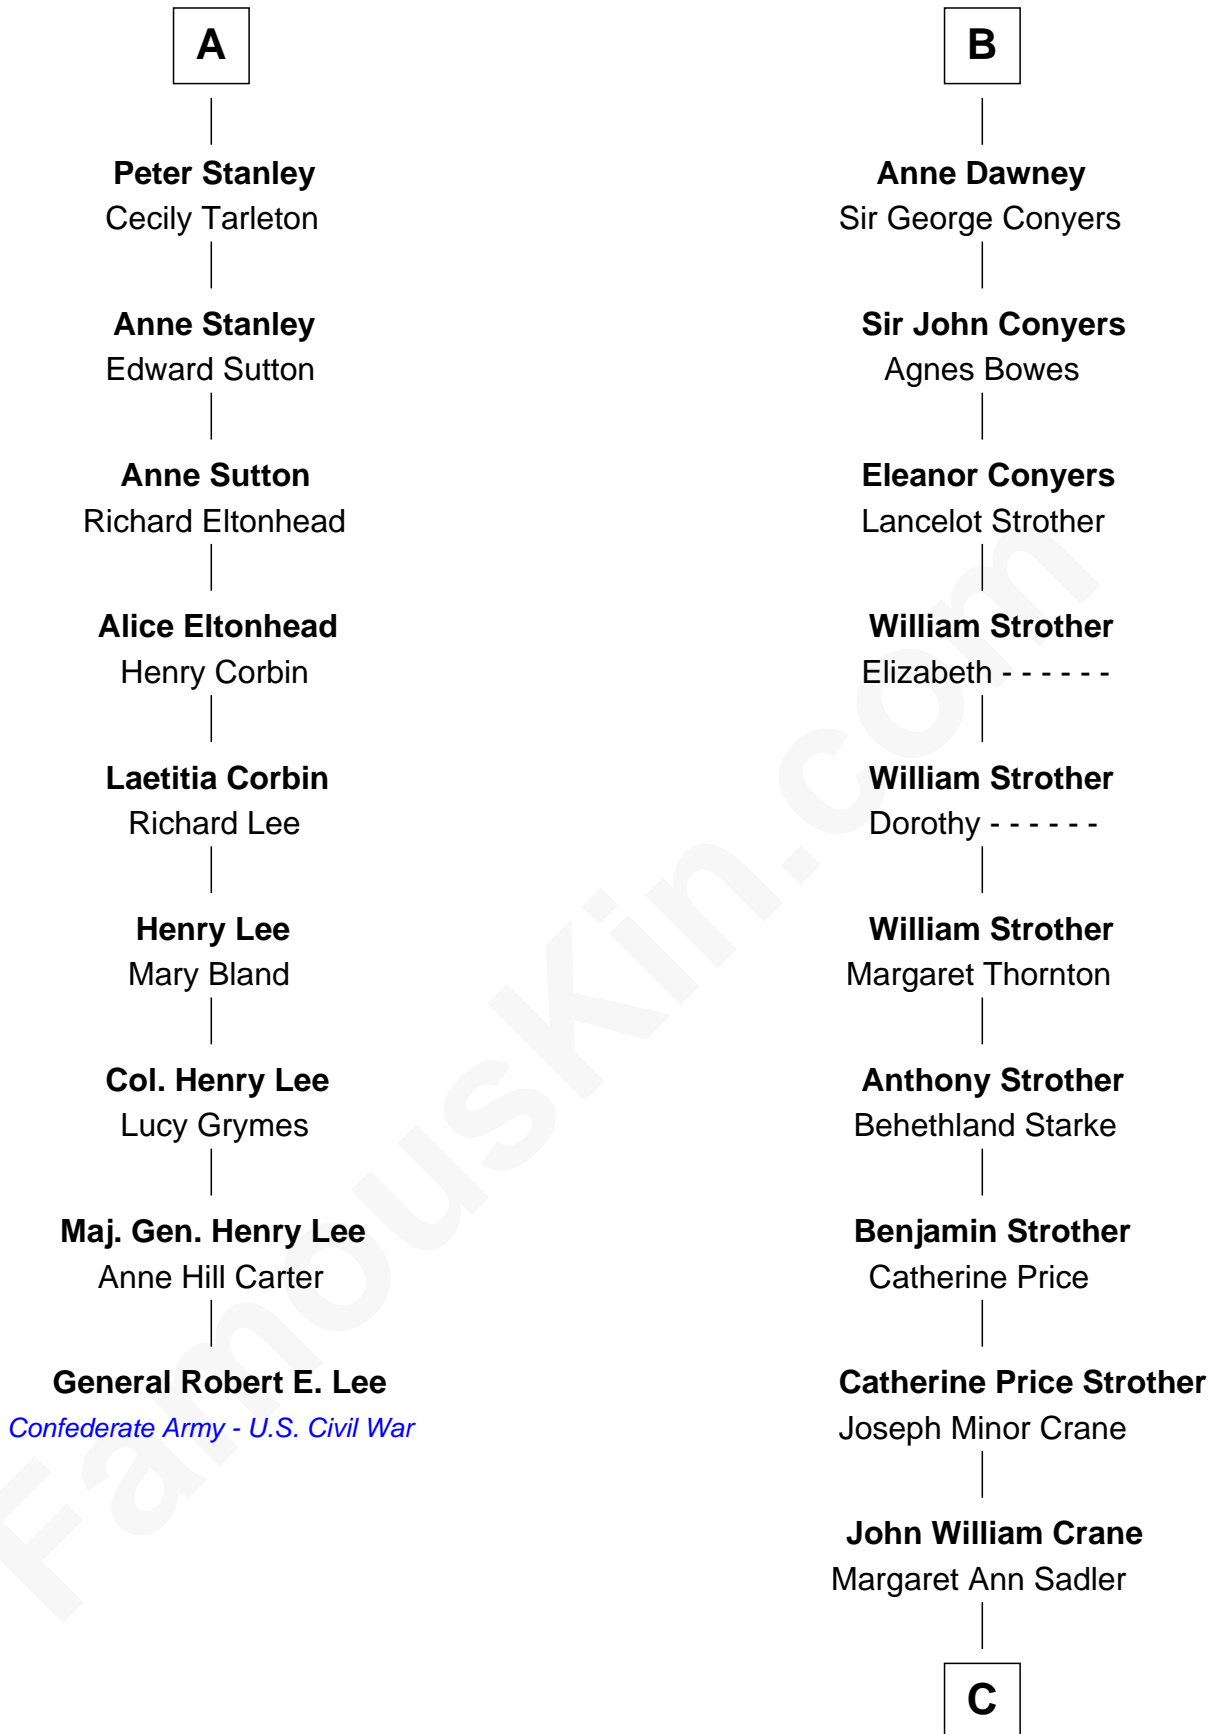

FamousKin.com Relationship Chart of

General Robert E. Lee

Confederate Army - U.S. Civil War

15th cousin 4 times removed of

Randolph Scott

Movie Actor

Ralph de Stafford
Katherine de Hastang

C

Joseph Minor Crane

Lavinia Lionberger

Lucy Lionberger Crane

George Grant Scott

Randolph Scott

Movie Actor

FamousKin.com