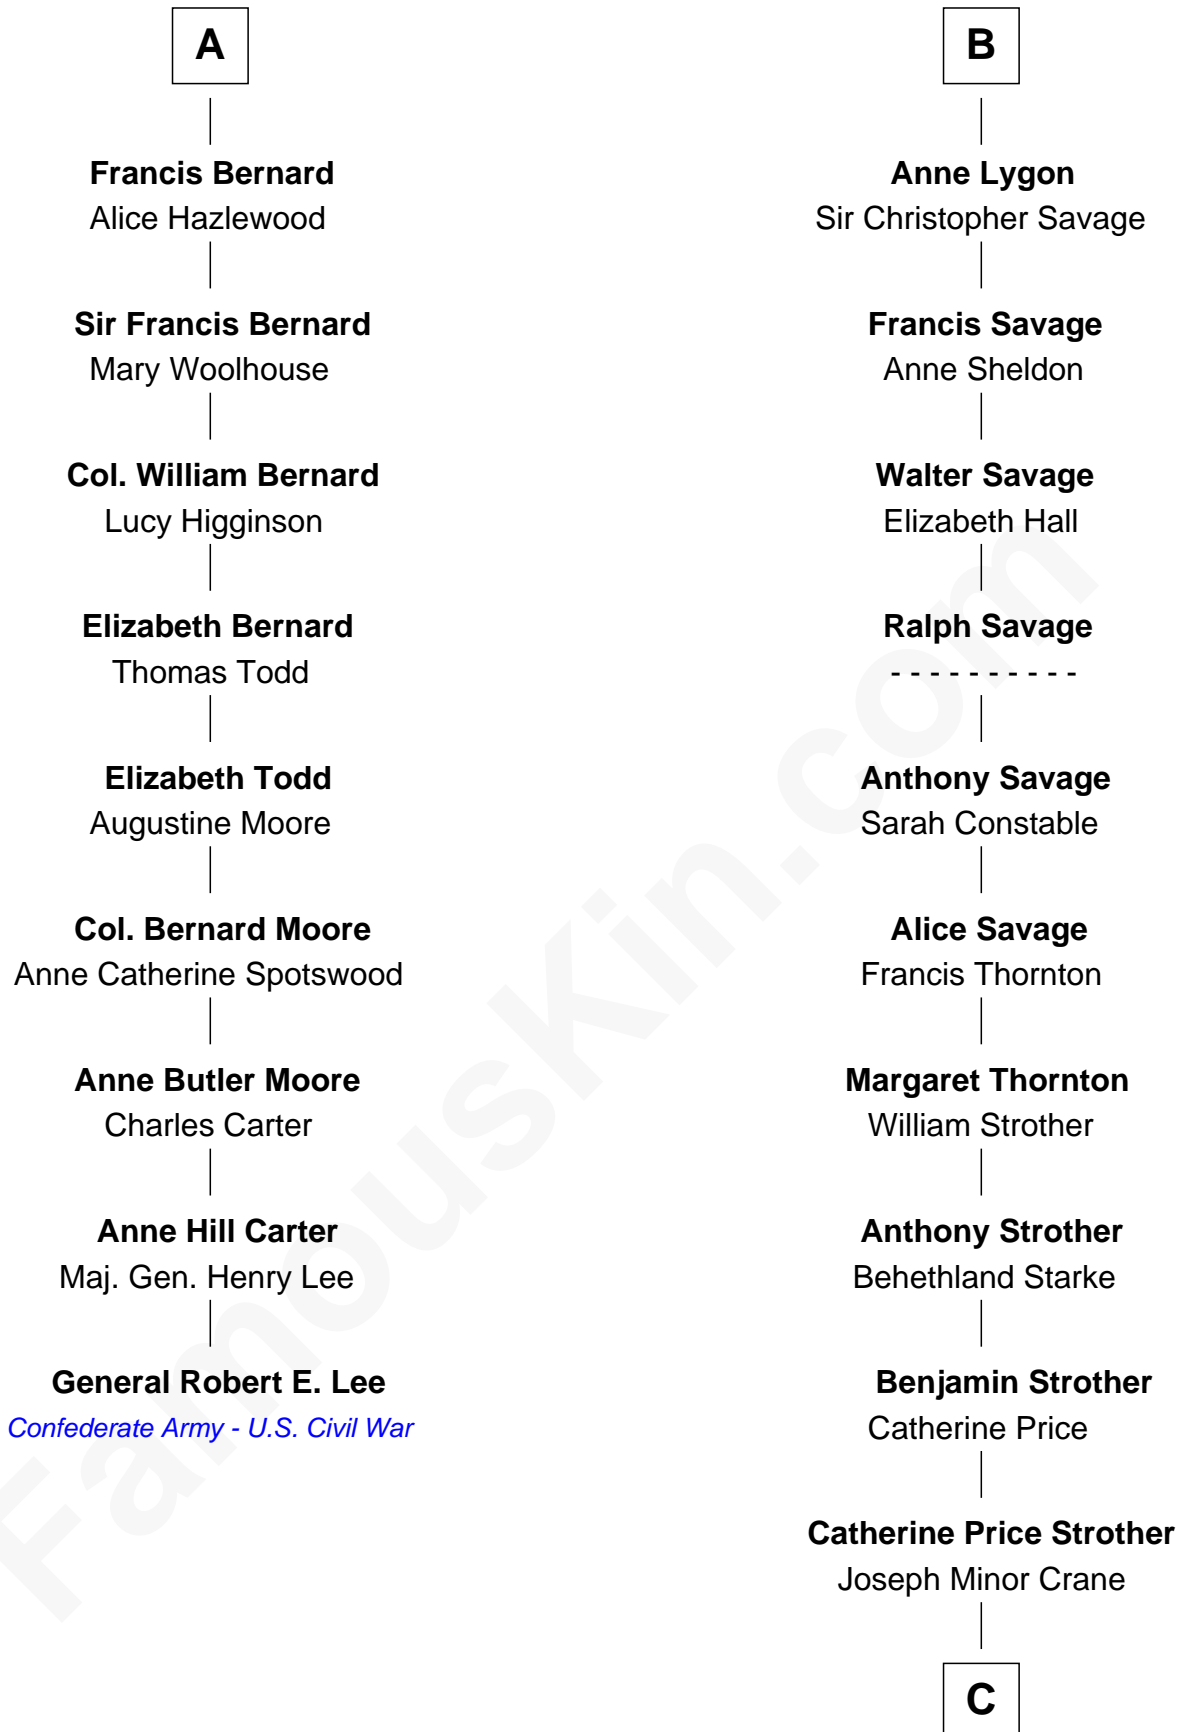

FamousKin.com Relationship Chart of

General Robert E. Lee

Confederate Army - U.S. Civil War

15th cousin 5 times removed of

Randolph Scott

Movie Actor

Margaret de Audley

Ralph de Stafford

C

John William Crane
Margaret Ann Sadler

Joseph Minor Crane
Lavinia Lionberger

Lucy Lionberger Crane
George Grant Scott

Randolph Scott
Movie Actor

FamousKin.com