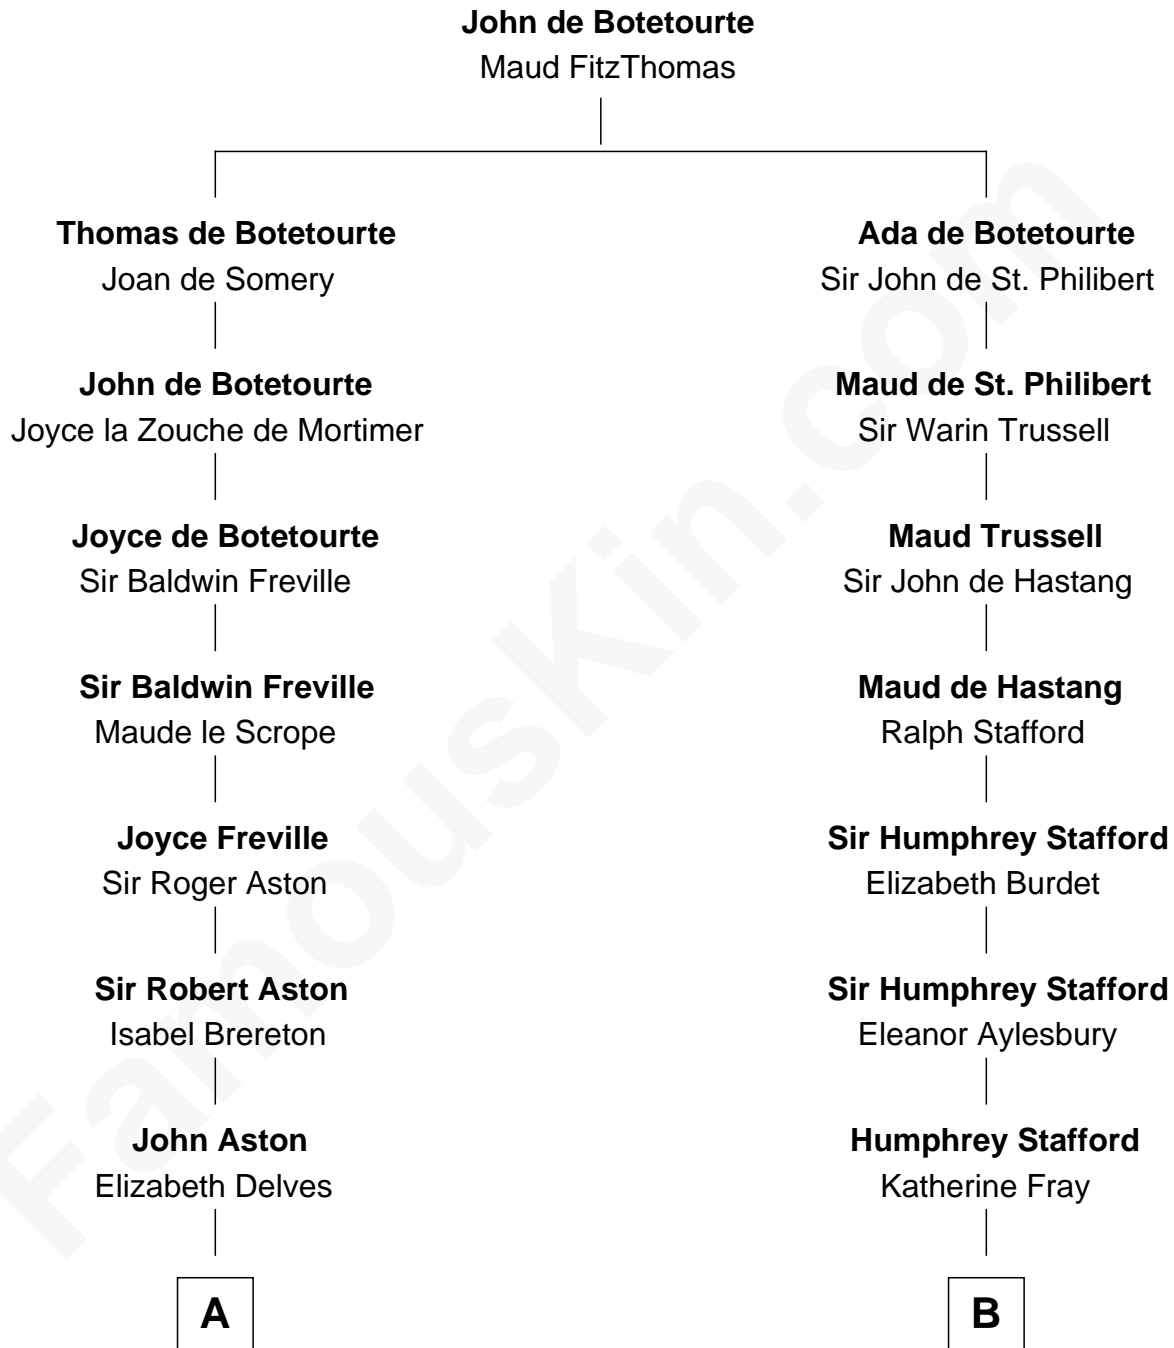

## Relationship Chart of

**General Robert E. Lee**

*Confederate Army - U.S. Civil War*

18th cousin 1 time removed of

**Julia (Ward) Howe**

*Author of "The Battle Hymn of the Republic"*

**C**

**Col. Henry Lee**

Lucy Grymes

**Maj. Gen. Henry Lee**

Anne Hill Carter

**General Robert E. Lee**

*Confederate Army - U.S. Civil War*

**D**

**Samuel Ward**

Julia Rush Cutler