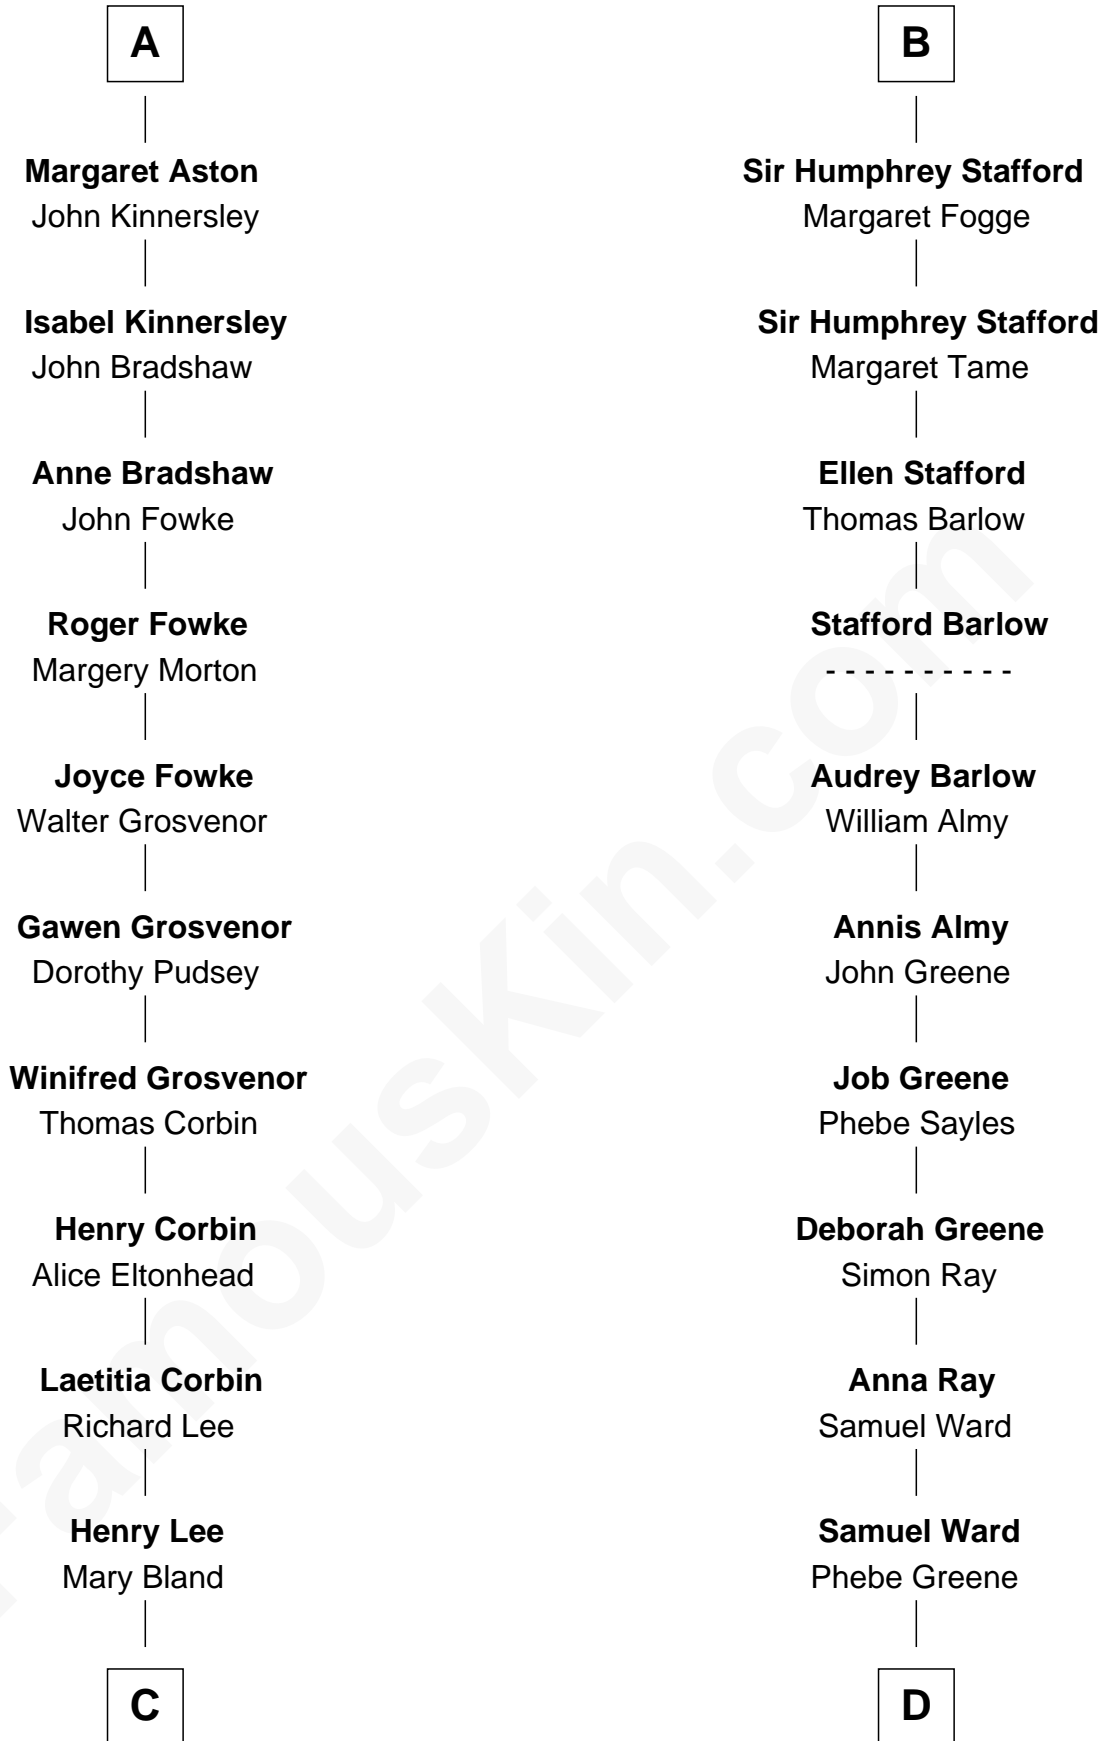

## Relationship Chart of

**General Robert E. Lee**

*Confederate Army - U.S. Civil War*

18th cousin 1 time removed of

**Julia (Ward) Howe**

*Author of "The Battle Hymn of the Republic"*

**C**

**Col. Henry Lee**

Lucy Grymes

**Maj. Gen. Henry Lee**

Anne Hill Carter

**General Robert E. Lee**

*Confederate Army - U.S. Civil War*

**D**

**Samuel Ward**

Julia Rush Cutler