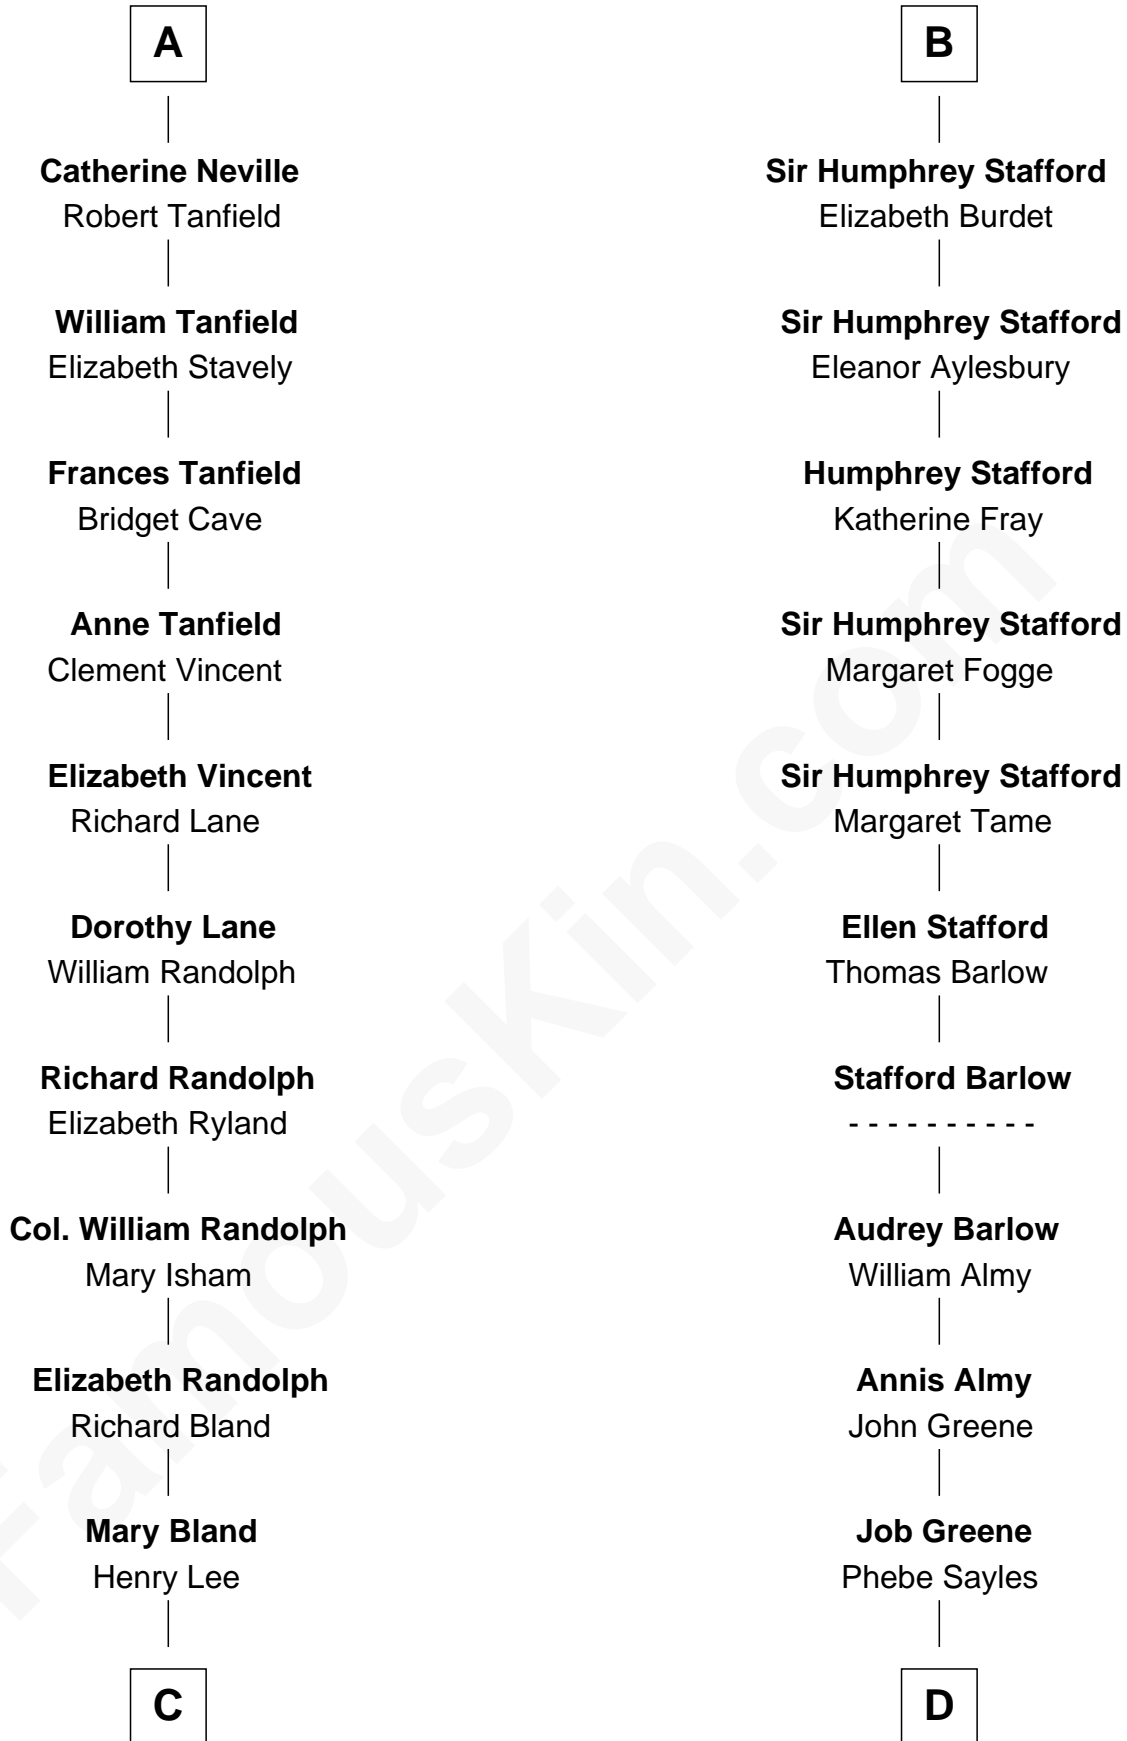

FamousKin.com

Relationship Chart of

General Robert E. Lee

Confederate Army - U.S. Civil War

19th cousin 2 times removed of

Julia (Ward) Howe

Author of "The Battle Hymn of the Republic"

C

Col. Henry Lee

Lucy Grymes

Maj. Gen. Henry Lee

Anne Hill Carter

General Robert E. Lee

Confederate Army - U.S. Civil War

D

Deborah Greene

Simon Ray

Anna Ray

Samuel Ward

Samuel Ward

Phebe Greene

Samuel Ward

Julia Rush Cutler

Julia (Ward) Howe