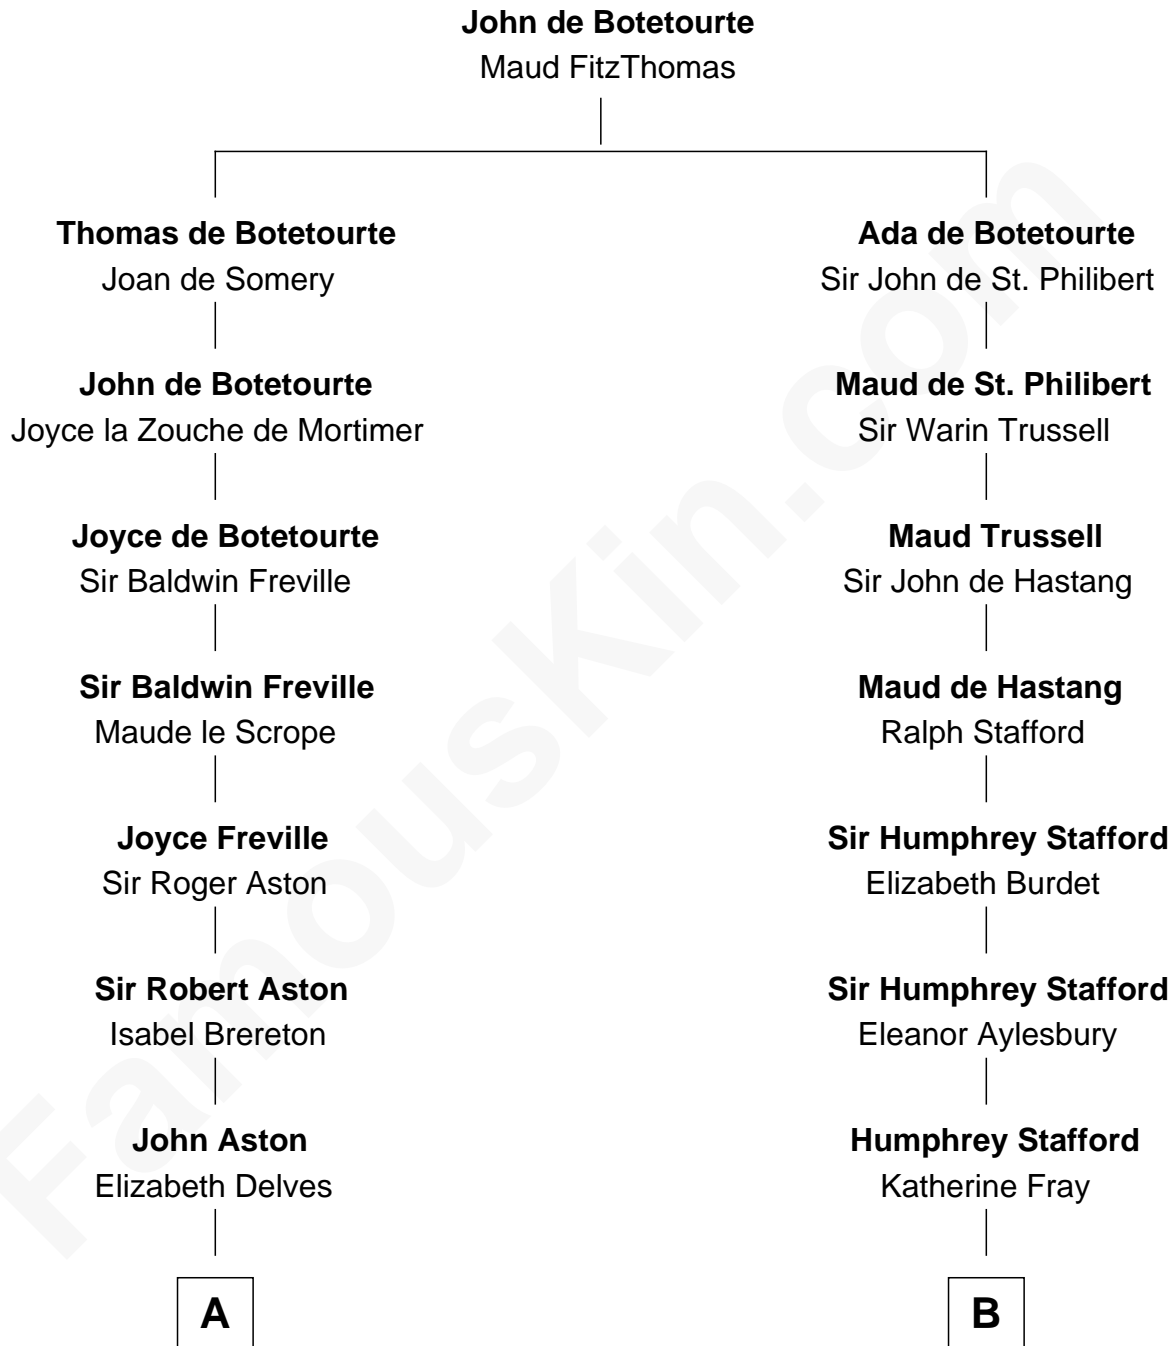

FamousKin.com Relationship Chart of

General Robert E. Lee

Confederate Army - U.S. Civil War

15th cousin 4 times removed of

William Greene

2nd Governor of Rhode Island

C

Col. Henry Lee

Lucy Grymes

Maj. Gen. Henry Lee

Anne Hill Carter

General Robert E. Lee

Confederate Army - U.S. Civil War

FamousKin.com