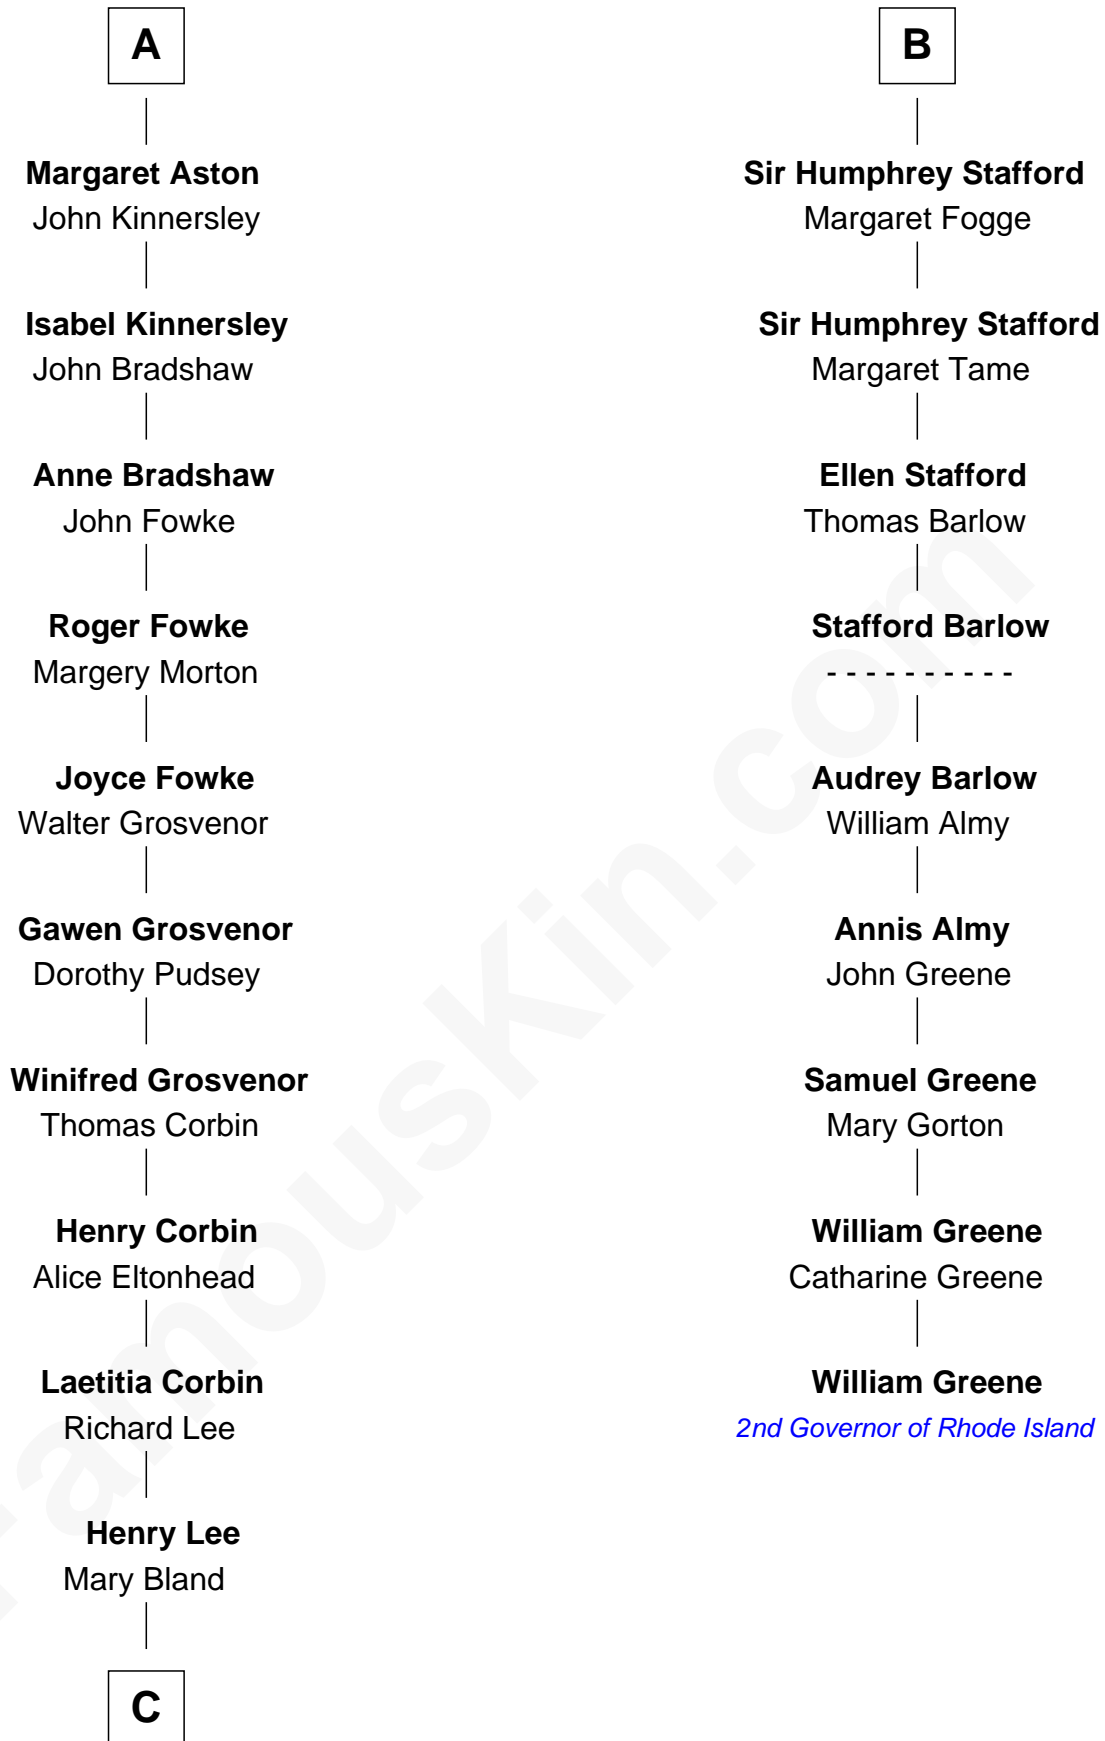

FamousKin.com Relationship Chart of

General Robert E. Lee

Confederate Army - U.S. Civil War

15th cousin 4 times removed of

William Greene

2nd Governor of Rhode Island

C

Col. Henry Lee

Lucy Grymes

Maj. Gen. Henry Lee

Anne Hill Carter

General Robert E. Lee

Confederate Army - U.S. Civil War

FamousKin.com