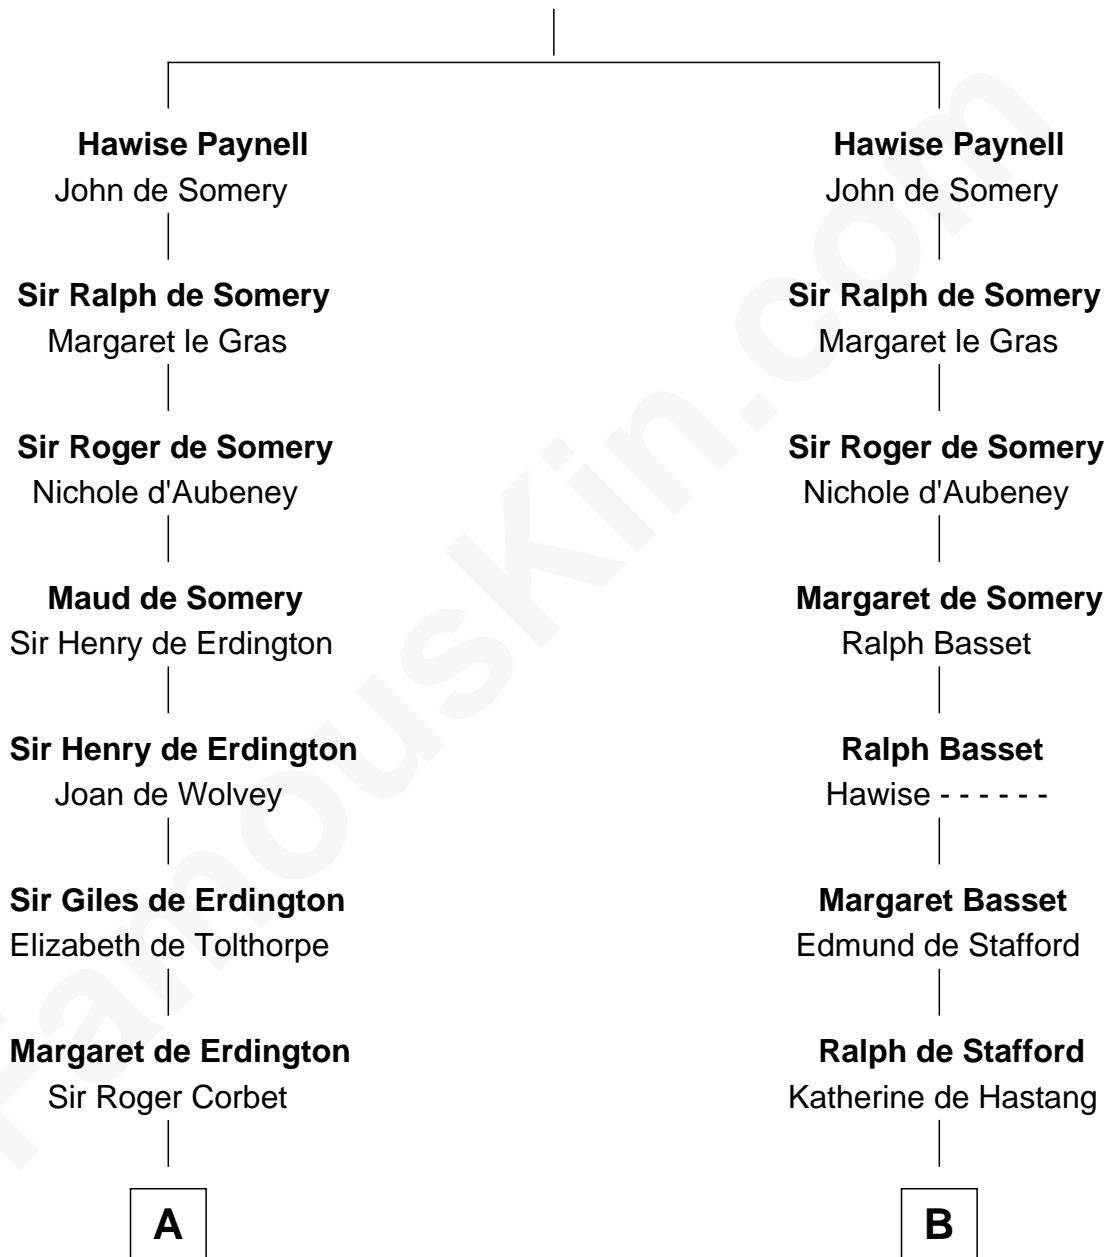

FamousKin.com Relationship Chart of

General Robert E. Lee

Confederate Army - U.S. Civil War

20th cousin 1 time removed of

William Greene

2nd Governor of Rhode Island

Ralph Paynell

C

Laetitia Corbin

Richard Lee

Henry Lee

Mary Bland

Col. Henry Lee

Lucy Grymes

Maj. Gen. Henry Lee

Anne Hill Carter