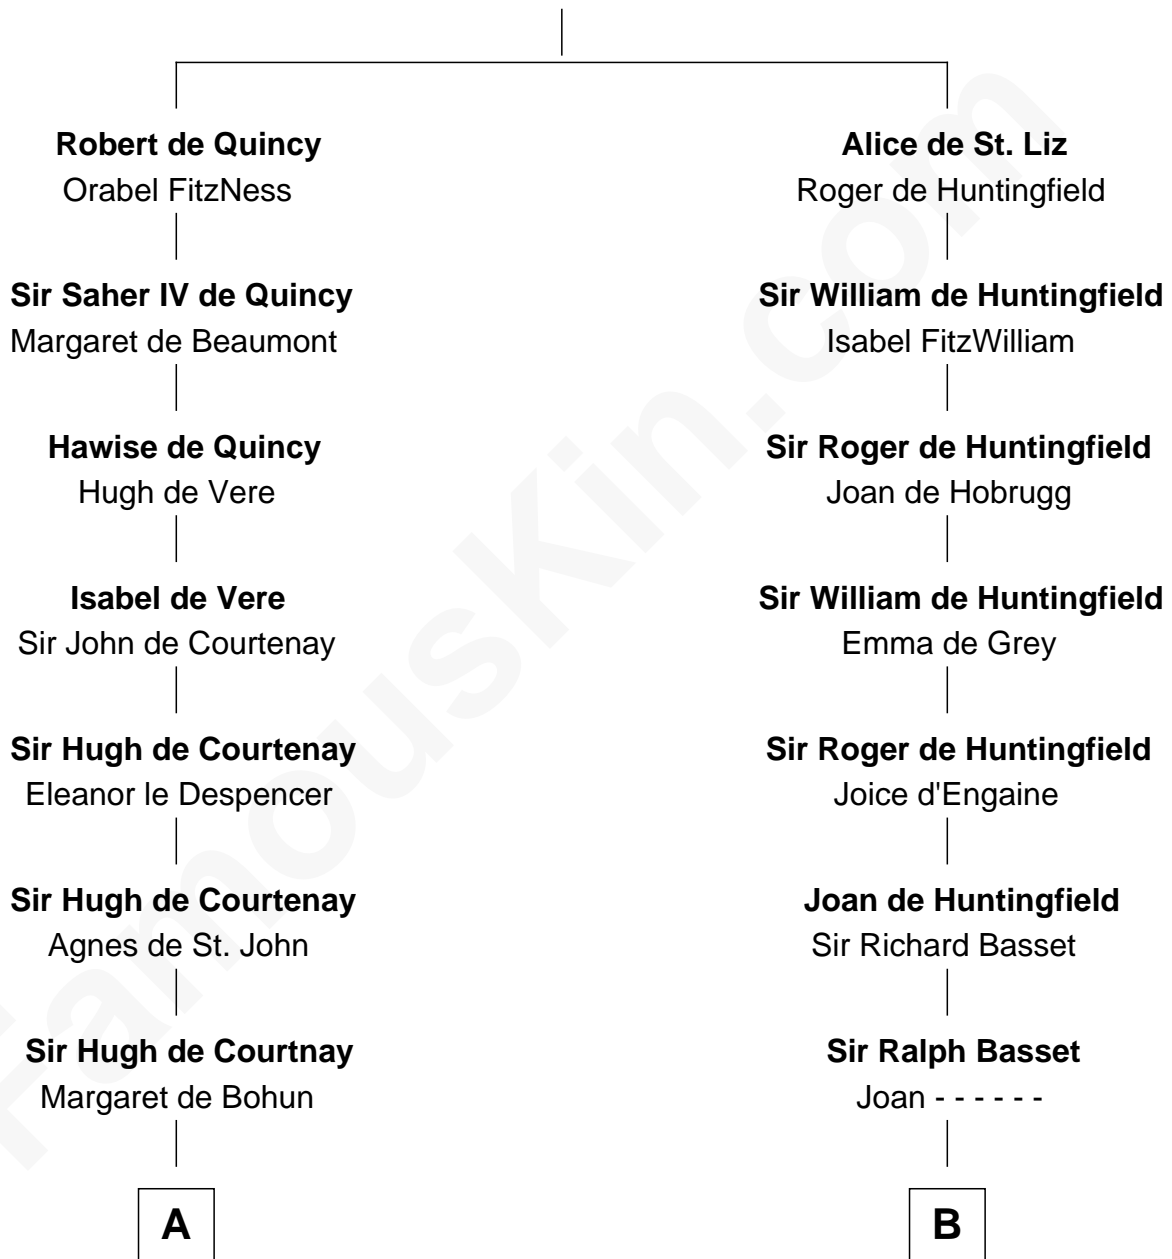

FamousKin.com Relationship Chart of

General Robert E. Lee

Confederate Army - U.S. Civil War

20th cousin 1 time removed of

William Greene

2nd Governor of Rhode Island

Saher I de Quincy

Maud de St. Liz

C

Col. Robert Carter

Judith Armistead

John Carter

Elizabeth Hill

Charles Carter

Anne Butler Moore

Anne Hill Carter