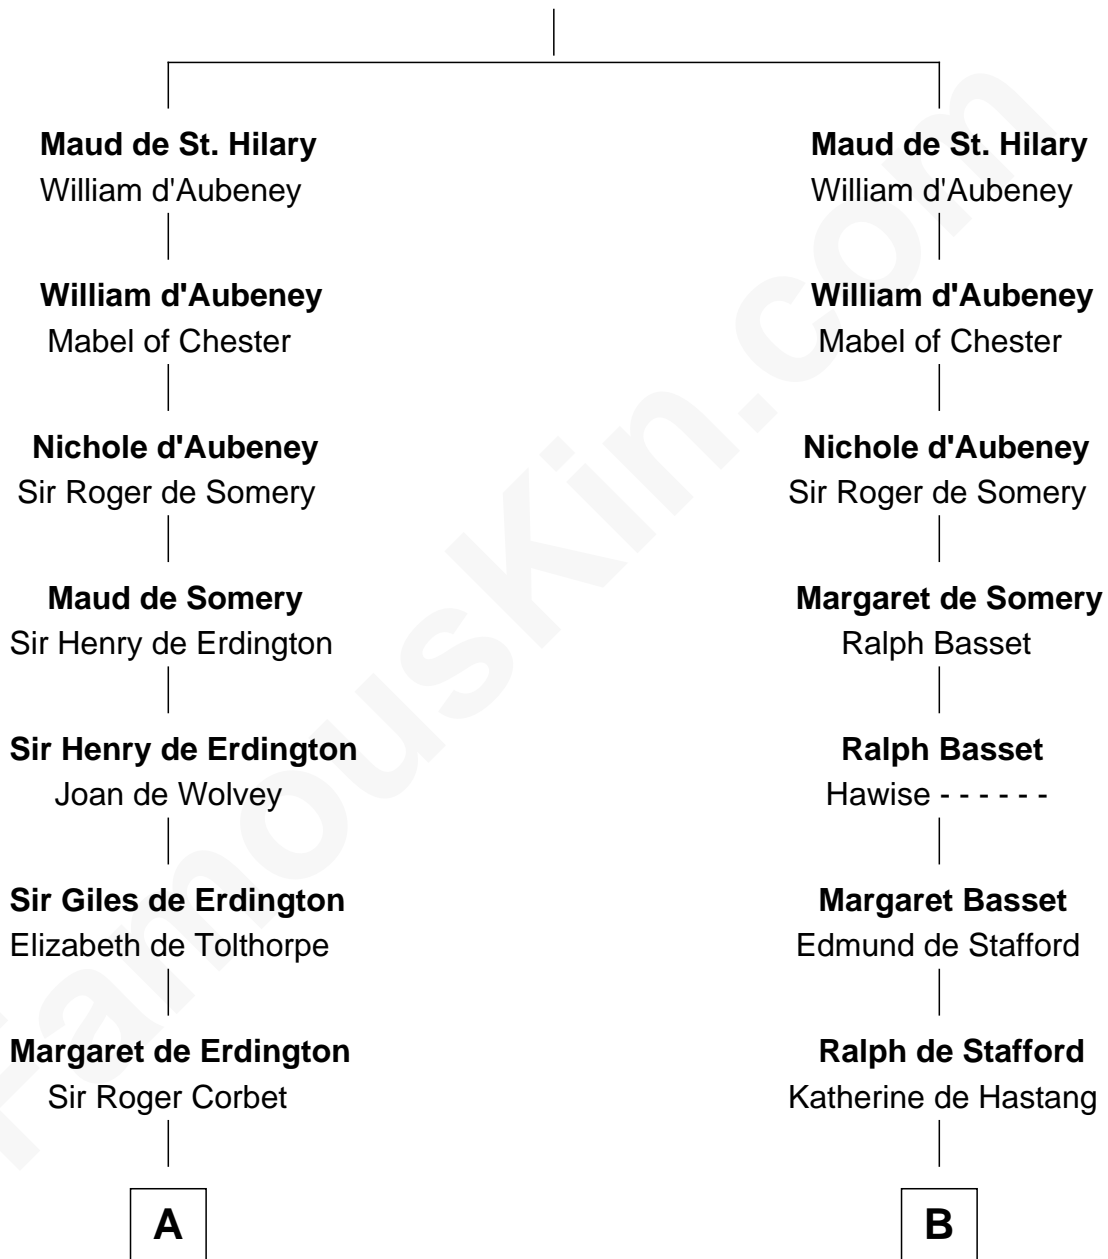

FamousKin.com Relationship Chart of

General Robert E. Lee

Confederate Army - U.S. Civil War

20th cousin 1 time removed of

William Greene

2nd Governor of Rhode Island

James de St. Hilary

Aveline - - - - -

C

Laetitia Corbin

Richard Lee

Henry Lee

Mary Bland

Col. Henry Lee

Lucy Grymes

Maj. Gen. Henry Lee